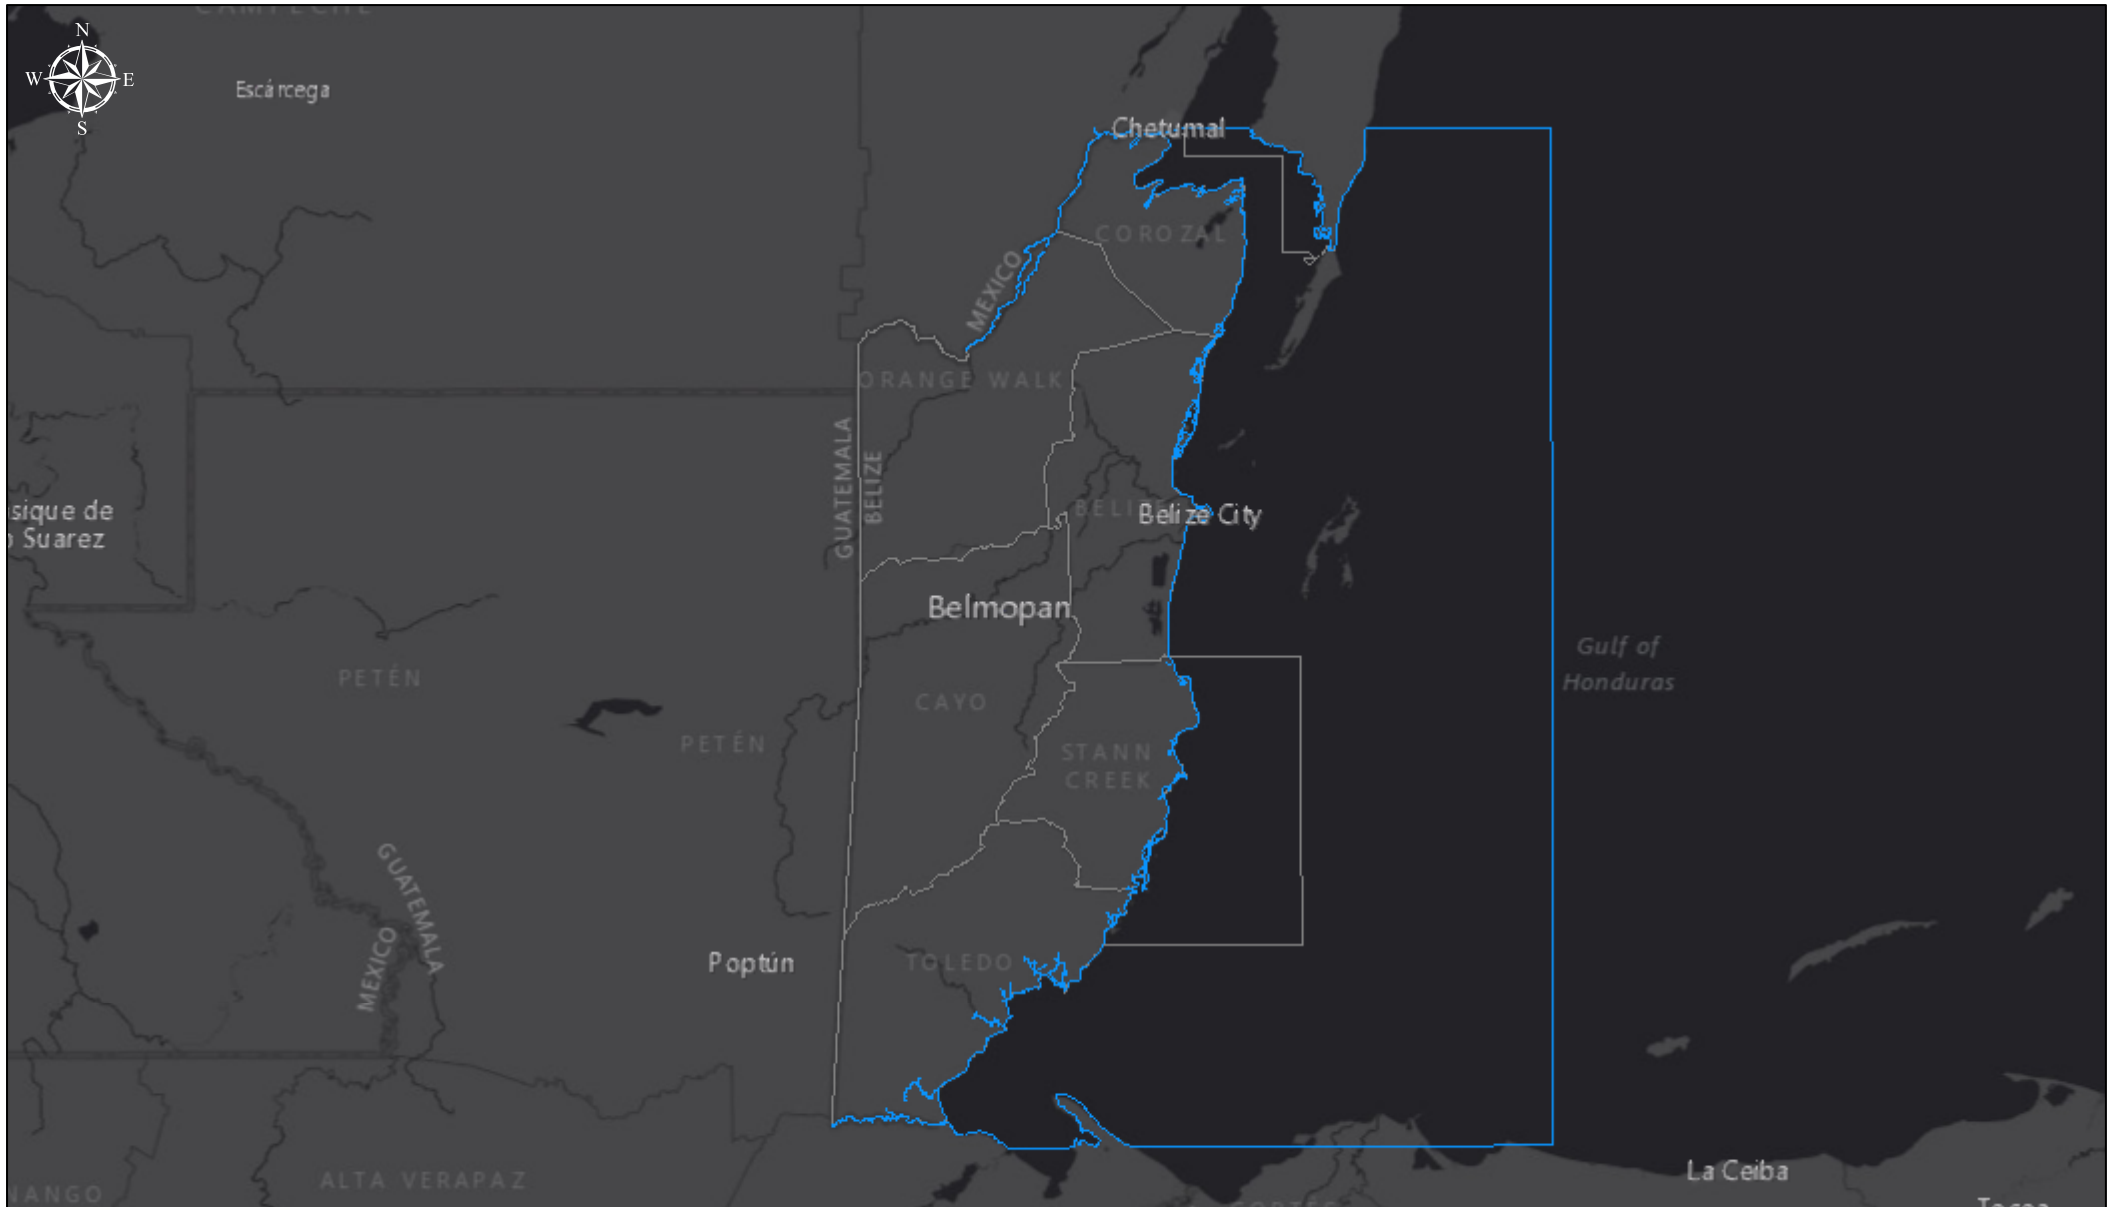

Belize National Spatial Data Infrastructure

5/4/2019, 6:03:48 PM (Sources: MNR; Author: Sylvia, Spatial Data Dept)

-  Coastline
-  CountryBoundary

Esri, HERE, Garmin, (c) OpenStreetMap contributors, and the GIS user community
BNSDI Key Stakeholders