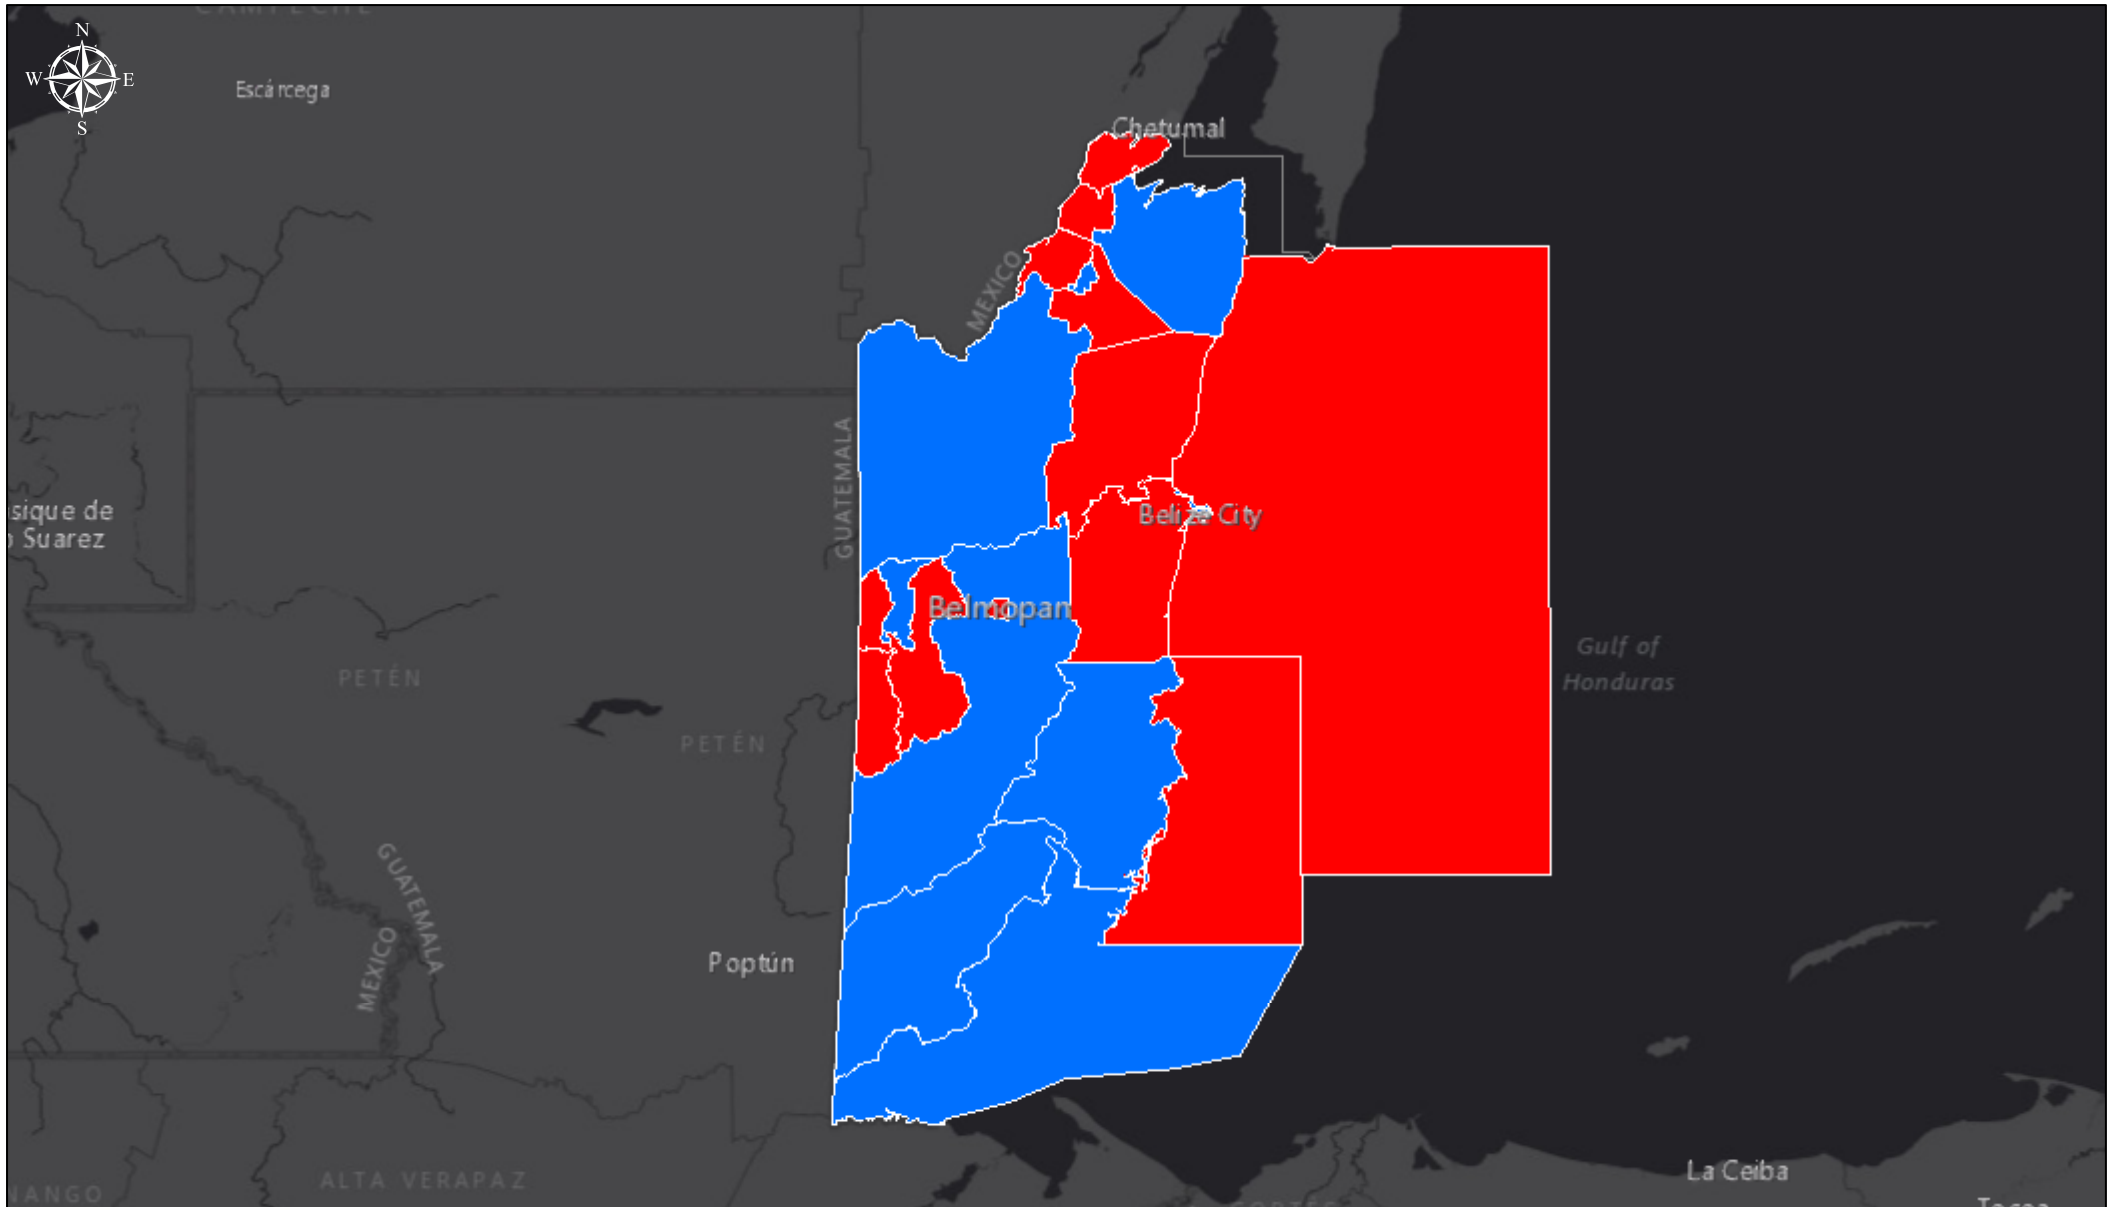

Belize National Spatial Data Infrastructure

5/4/2019, 6:05:04 PM (Sources: MNR; Author: Sylvia, Spatial Data Dept)

Electoral Constituencies — CountryBoundary

- PUP
- UDP

Esri, HERE, Garmin, (c) OpenStreetMap contributors, and the GIS user community
BNSDI Key Stakeholders