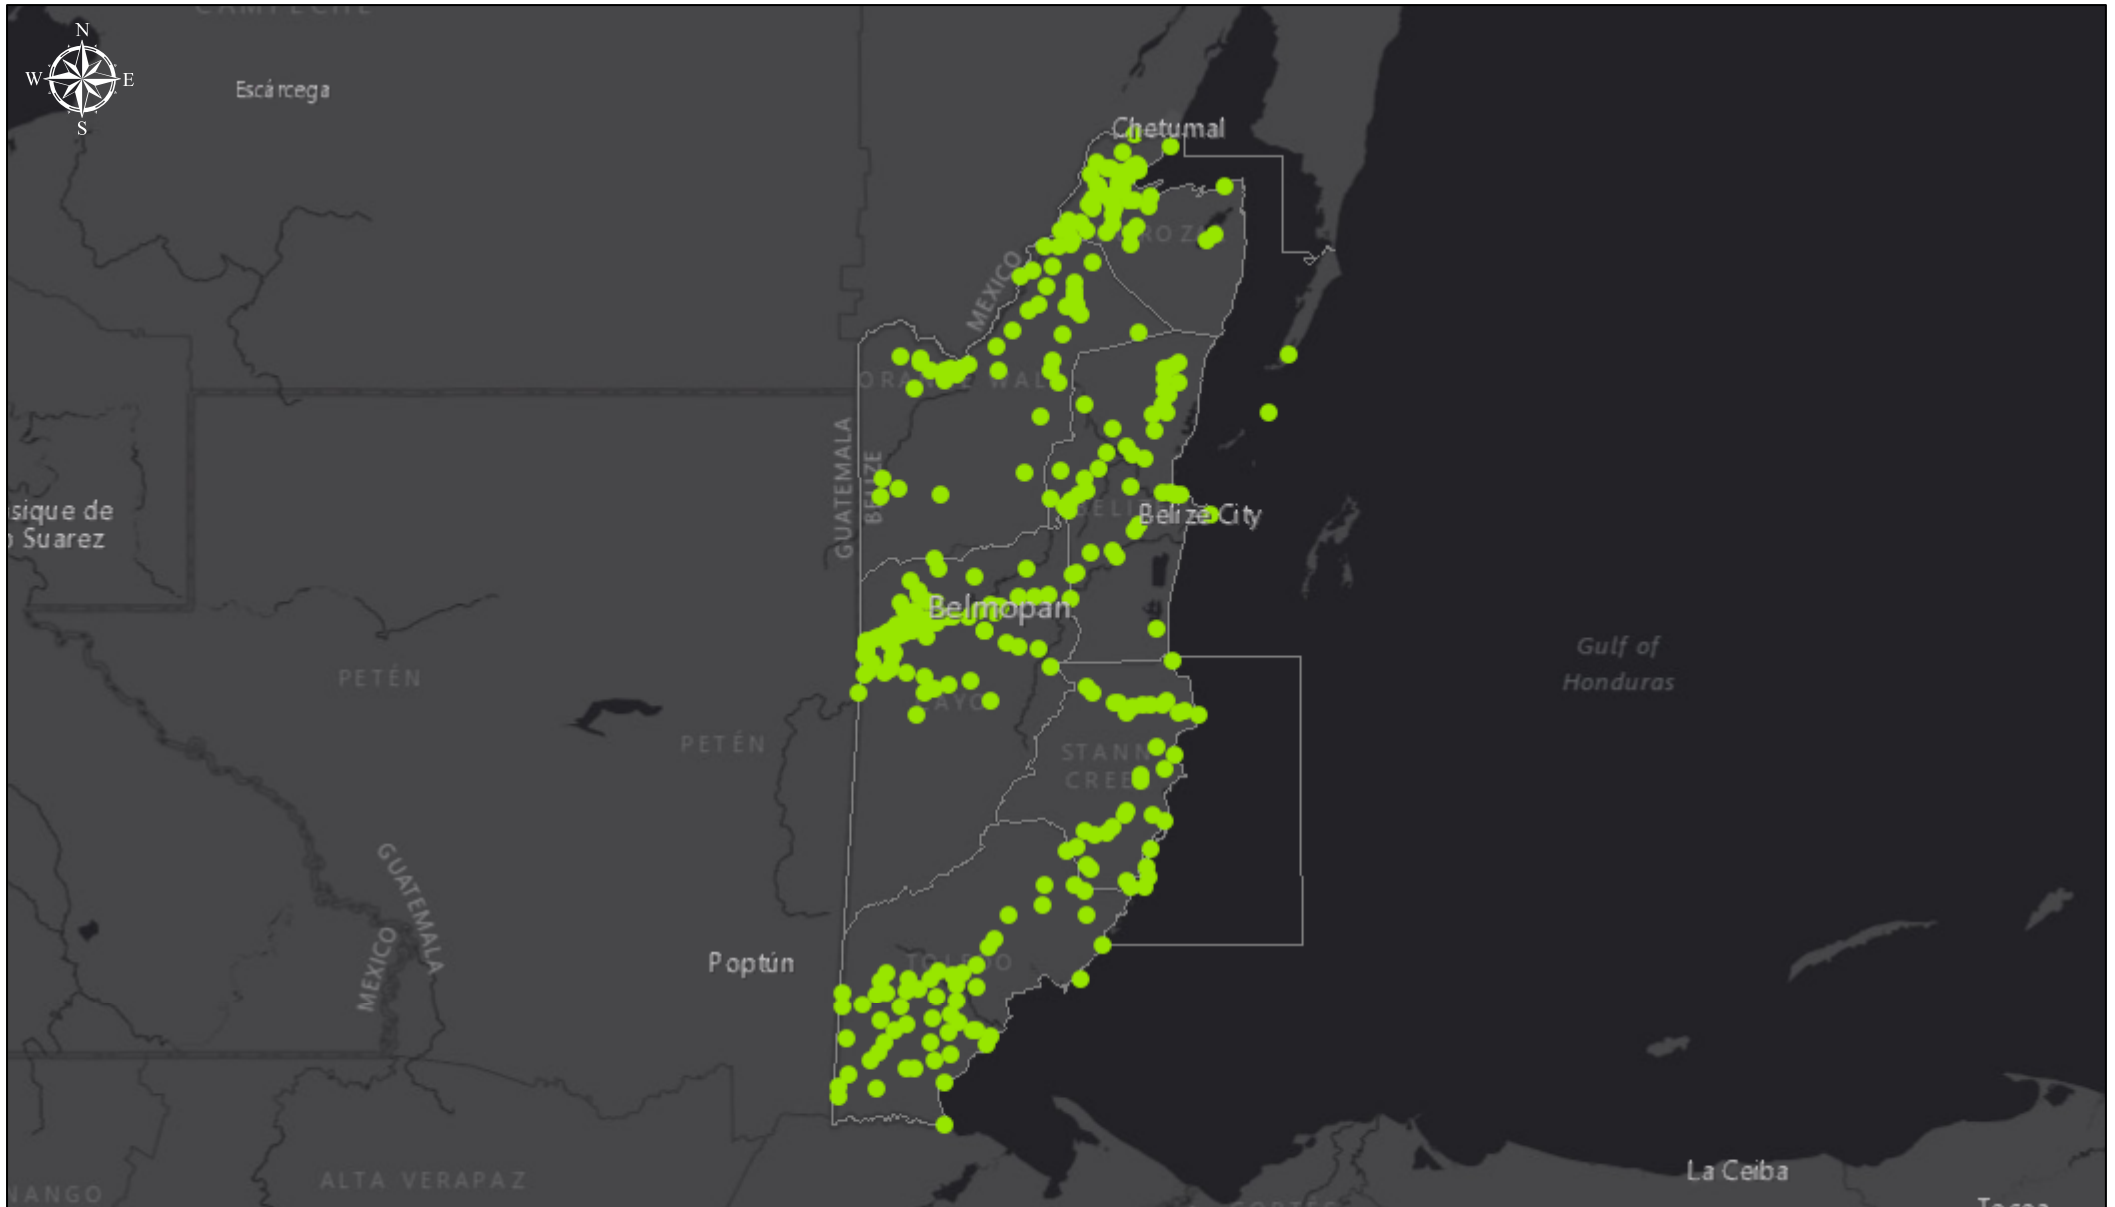

# Belize National Spatial Data Infrastructure

5/4/2019, 6:04:35 PM (Sources: MNR; Author: Sylvia, Spatial Data Dept )

- Villages
- CountryBoundary

Esri, HERE, Garmin, (c) OpenStreetMap contributors, and the GIS user community  
BNSDI Key Stakeholders