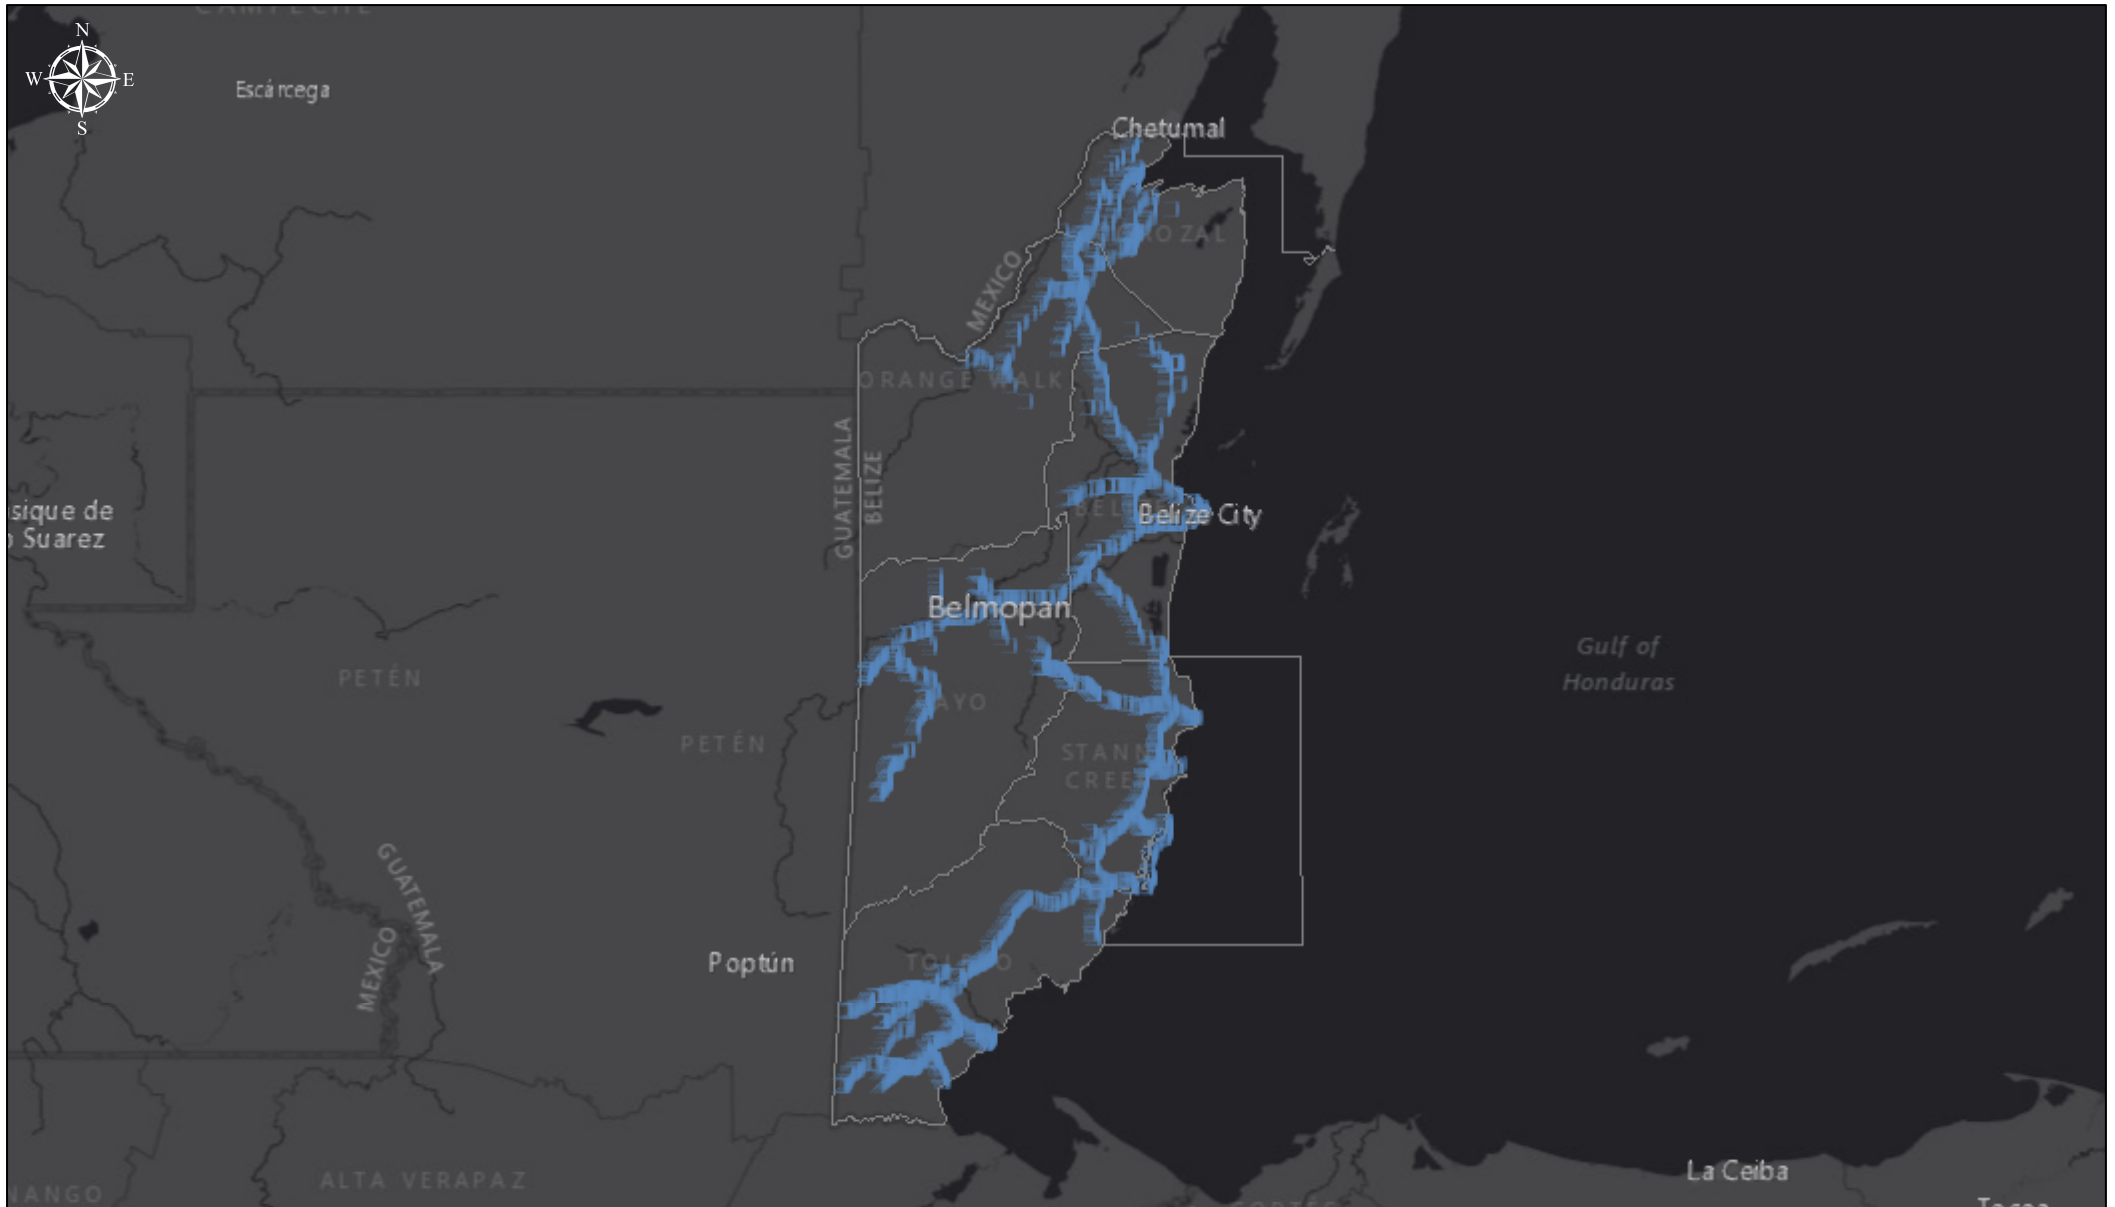

Belize National Spatial Data Infrastructure

5/4/2019, 5:23:40 PM (Sources: MNR; Author: Sylvia, Spatial Data Dept)

-  Culvert
-  CountryBoundary