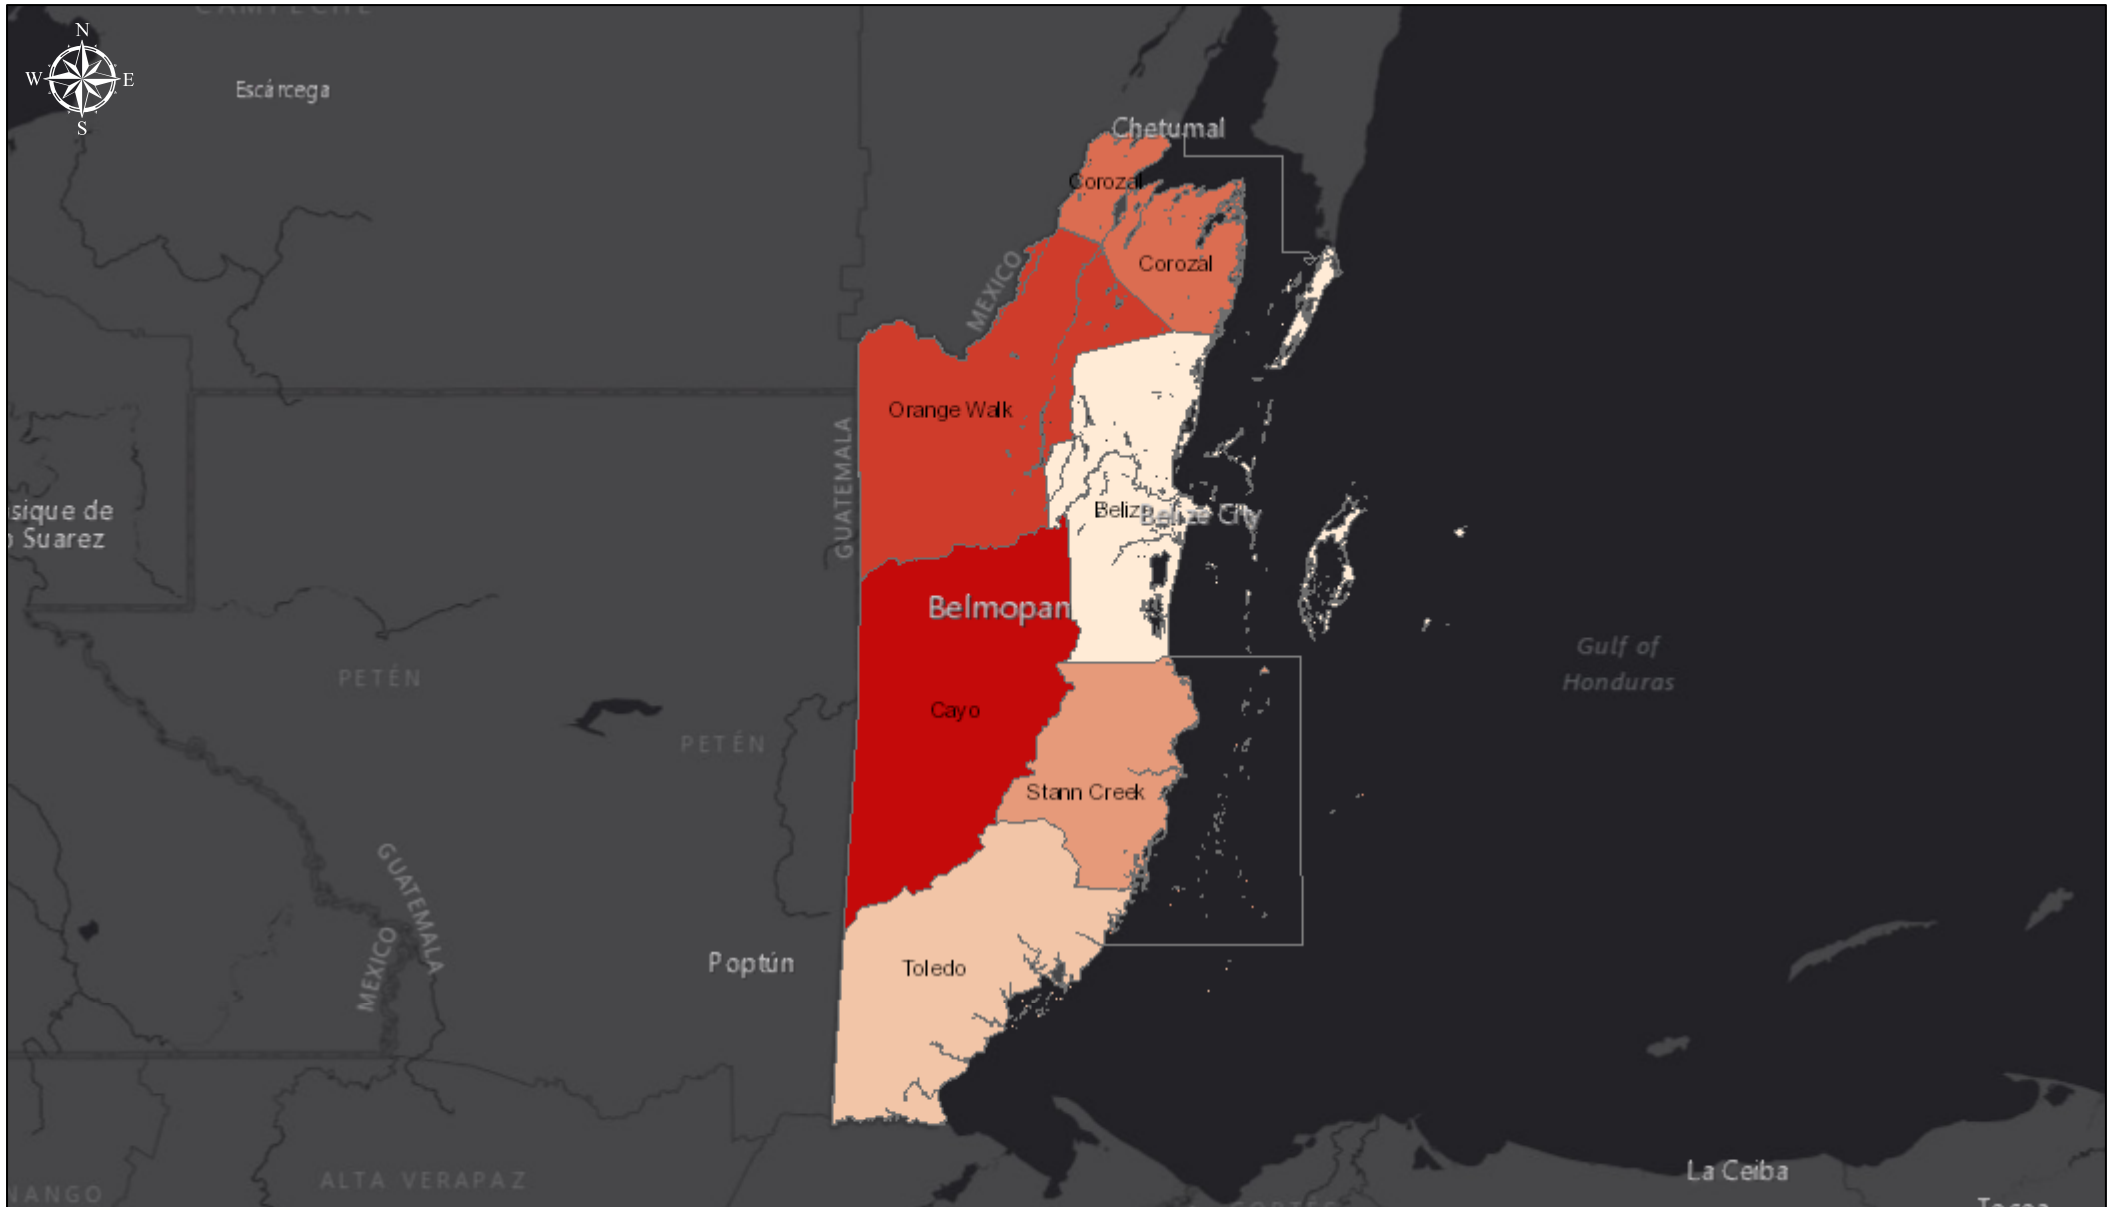

Belize National Spatial Data Infrastructure

5/4/2019, 5:39:25 PM (Sources: MNR; Author: Sylvia, Spatial Data Dept)

Female Population 2010

<all other values>

15422

16630

20597

22779

37760

48610

CountryBoundary

1:2,311,162

0 20 40 80 mi

0 30 60 120 km

Esri, HERE, Garmin, (c) OpenStreetMap contributors, and the GIS user community
BNSDI Key Stakeholders