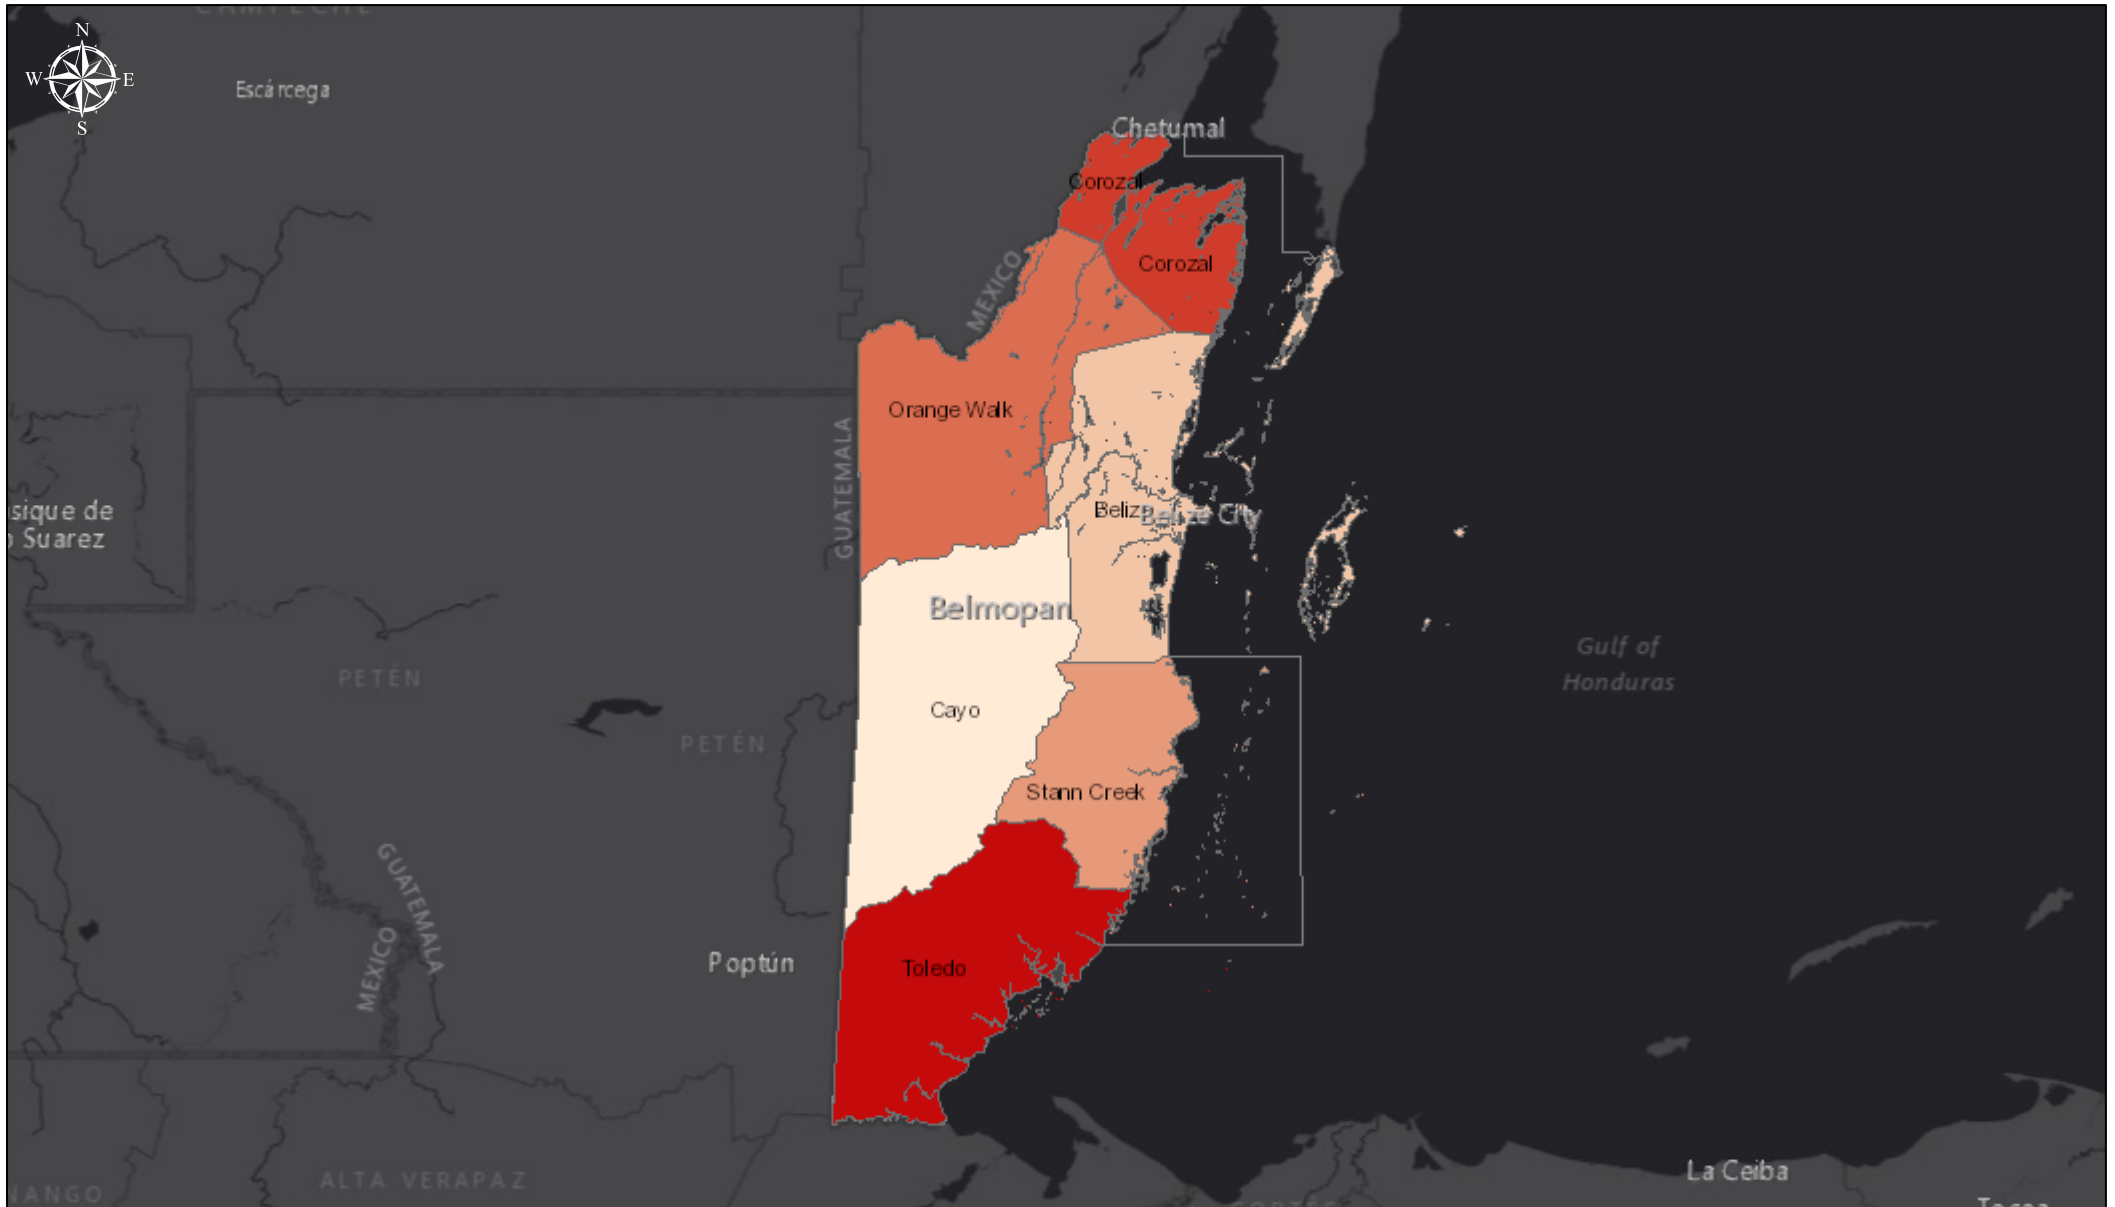

Belize National Spatial Data Infrastructure

5/4/2019, 5:39:54 PM (Sources: MNR; Author: Sylvia, Spatial Data Dept)

Female Population 2011

<all other values>

15805

17122

21017

23126

38943

50028

CountryBoundary

1:2,311,162

0 20 40 80 mi

0 30 60 120 km

Esri, HERE, Garmin, (c) OpenStreetMap contributors, and the GIS user community
BNSDI Key Stakeholders