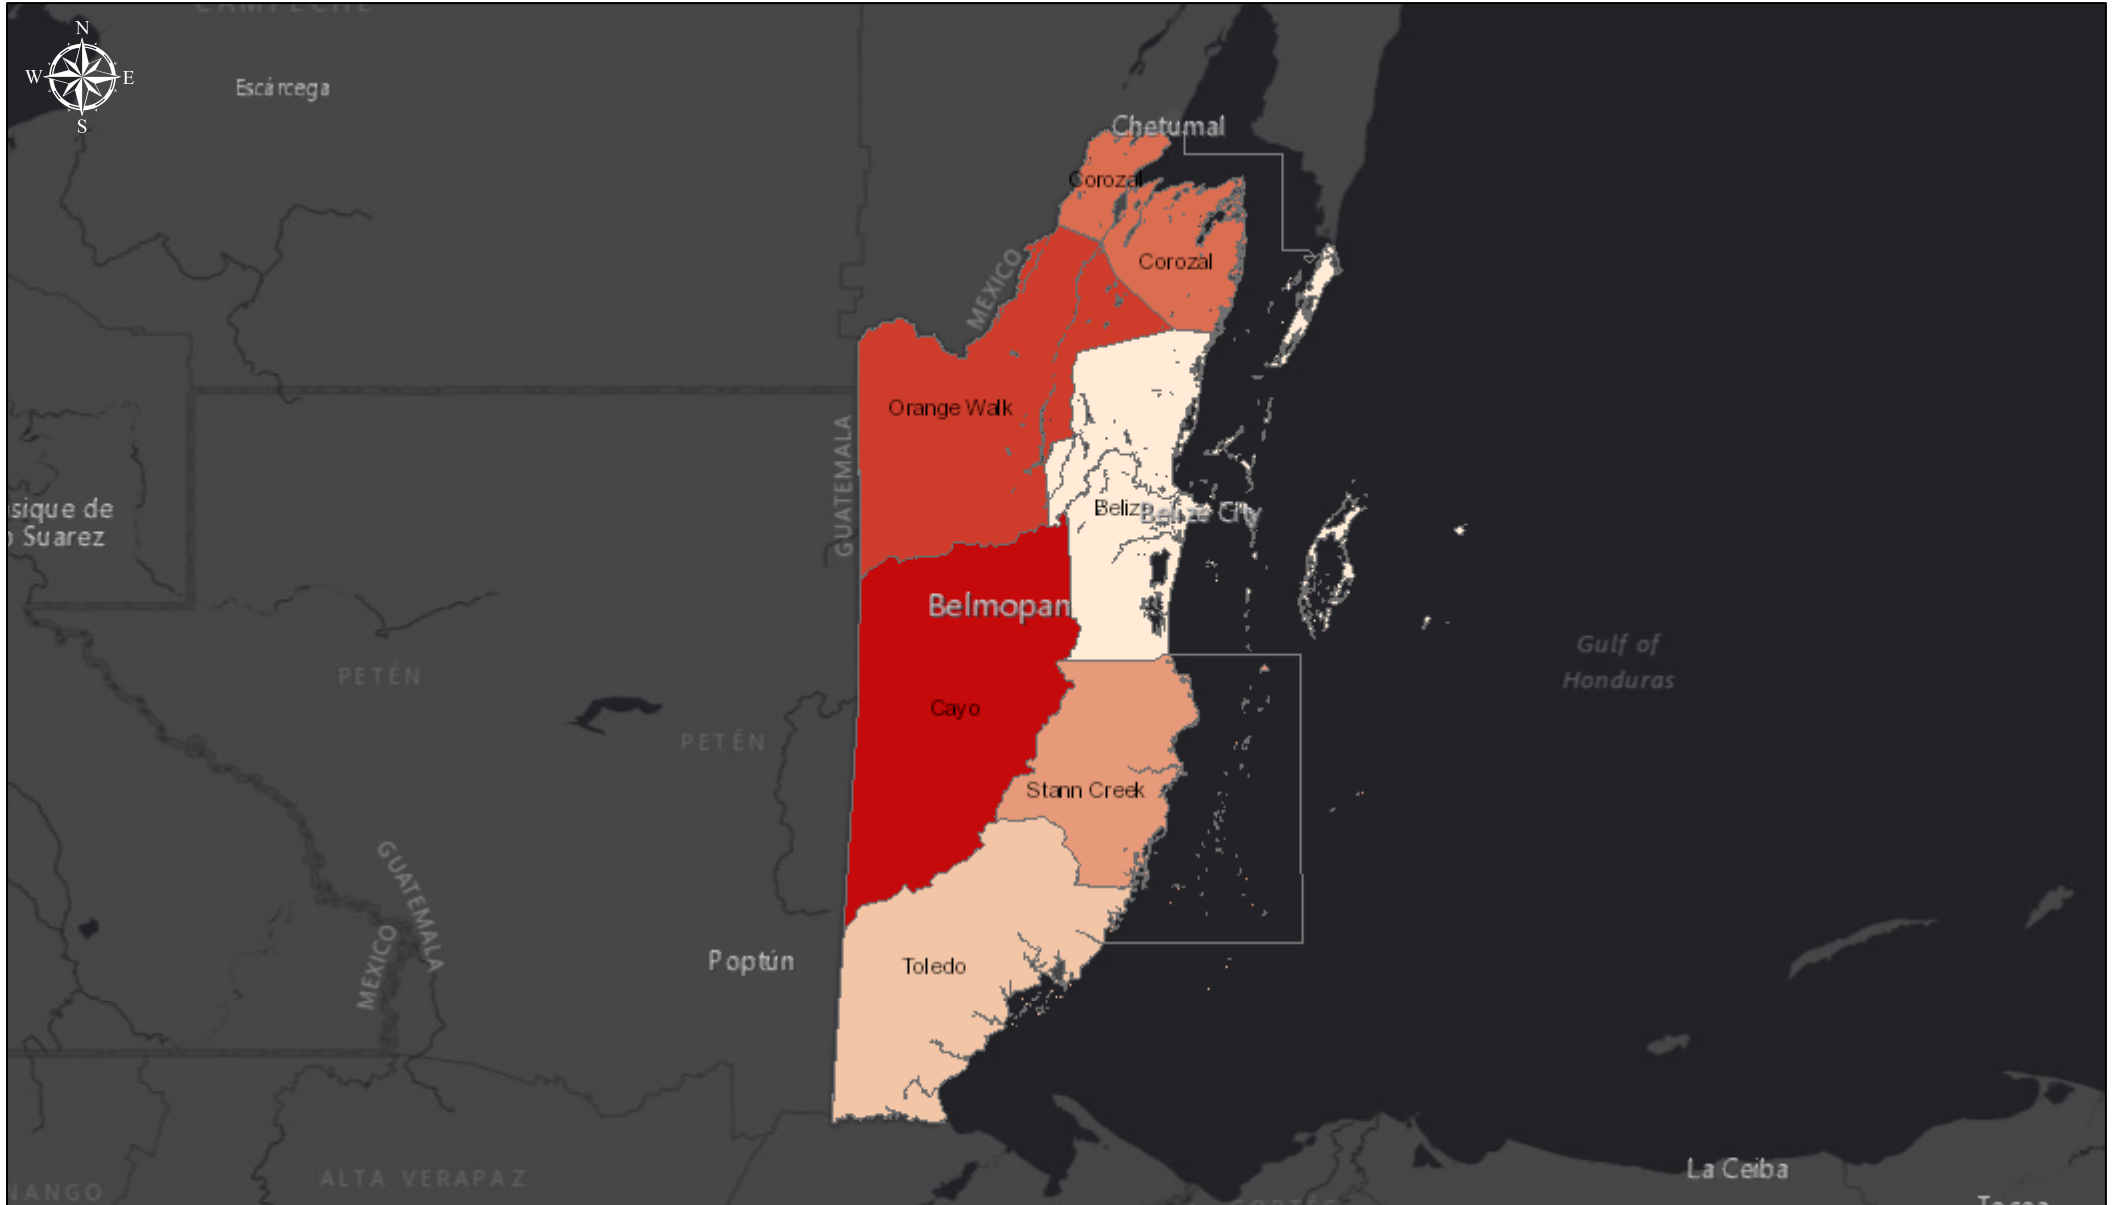

Belize National Spatial Data Infrastructure

5/4/2019, 5:40:23 PM (Sources: MNR; Author: Sylvia, Spatial Data Dept)

Female Population 2012

1:2,311,162

Esri, HERE, Garmin, (c) OpenStreetMap contributors, and the GIS user community
BNSDI Key Stakeholders