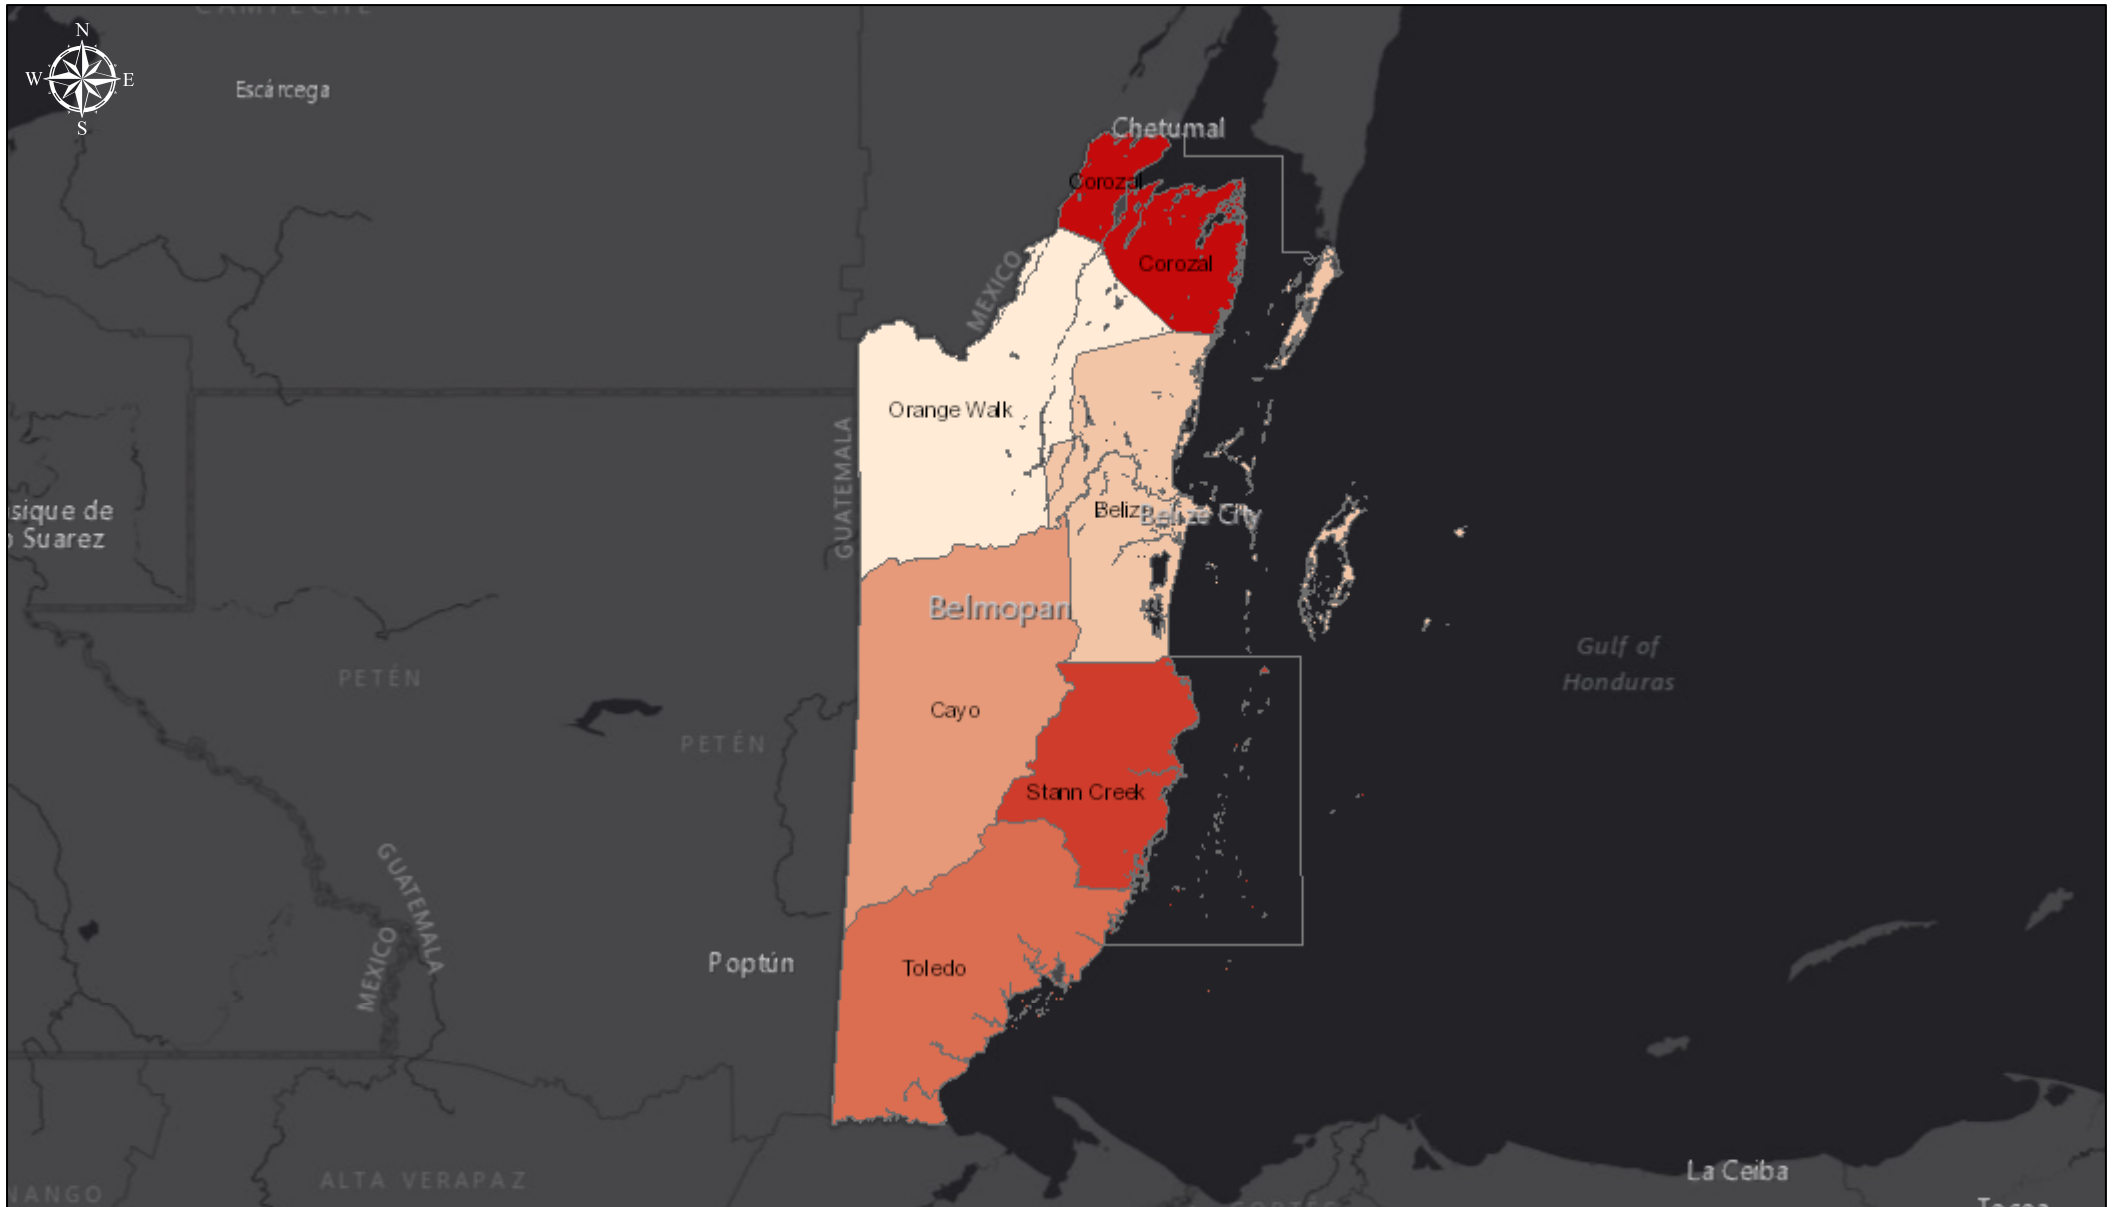

Belize National Spatial Data Infrastructure

5/4/2019, 5:41:05 PM (Sources: MNR; Author: Sylvia, Spatial Data Dept)

Female Population 2013

<all other values>

16602.529391

18144.614957

21889.652522

23847.77113

41402.94087

52975.49113

CountryBoundary

1:2,311,162

0 20 40 80 mi

0 30 60 120 km

Esri, HERE, Garmin, (c) OpenStreetMap contributors, and the GIS user community
BNSDI Key Stakeholders