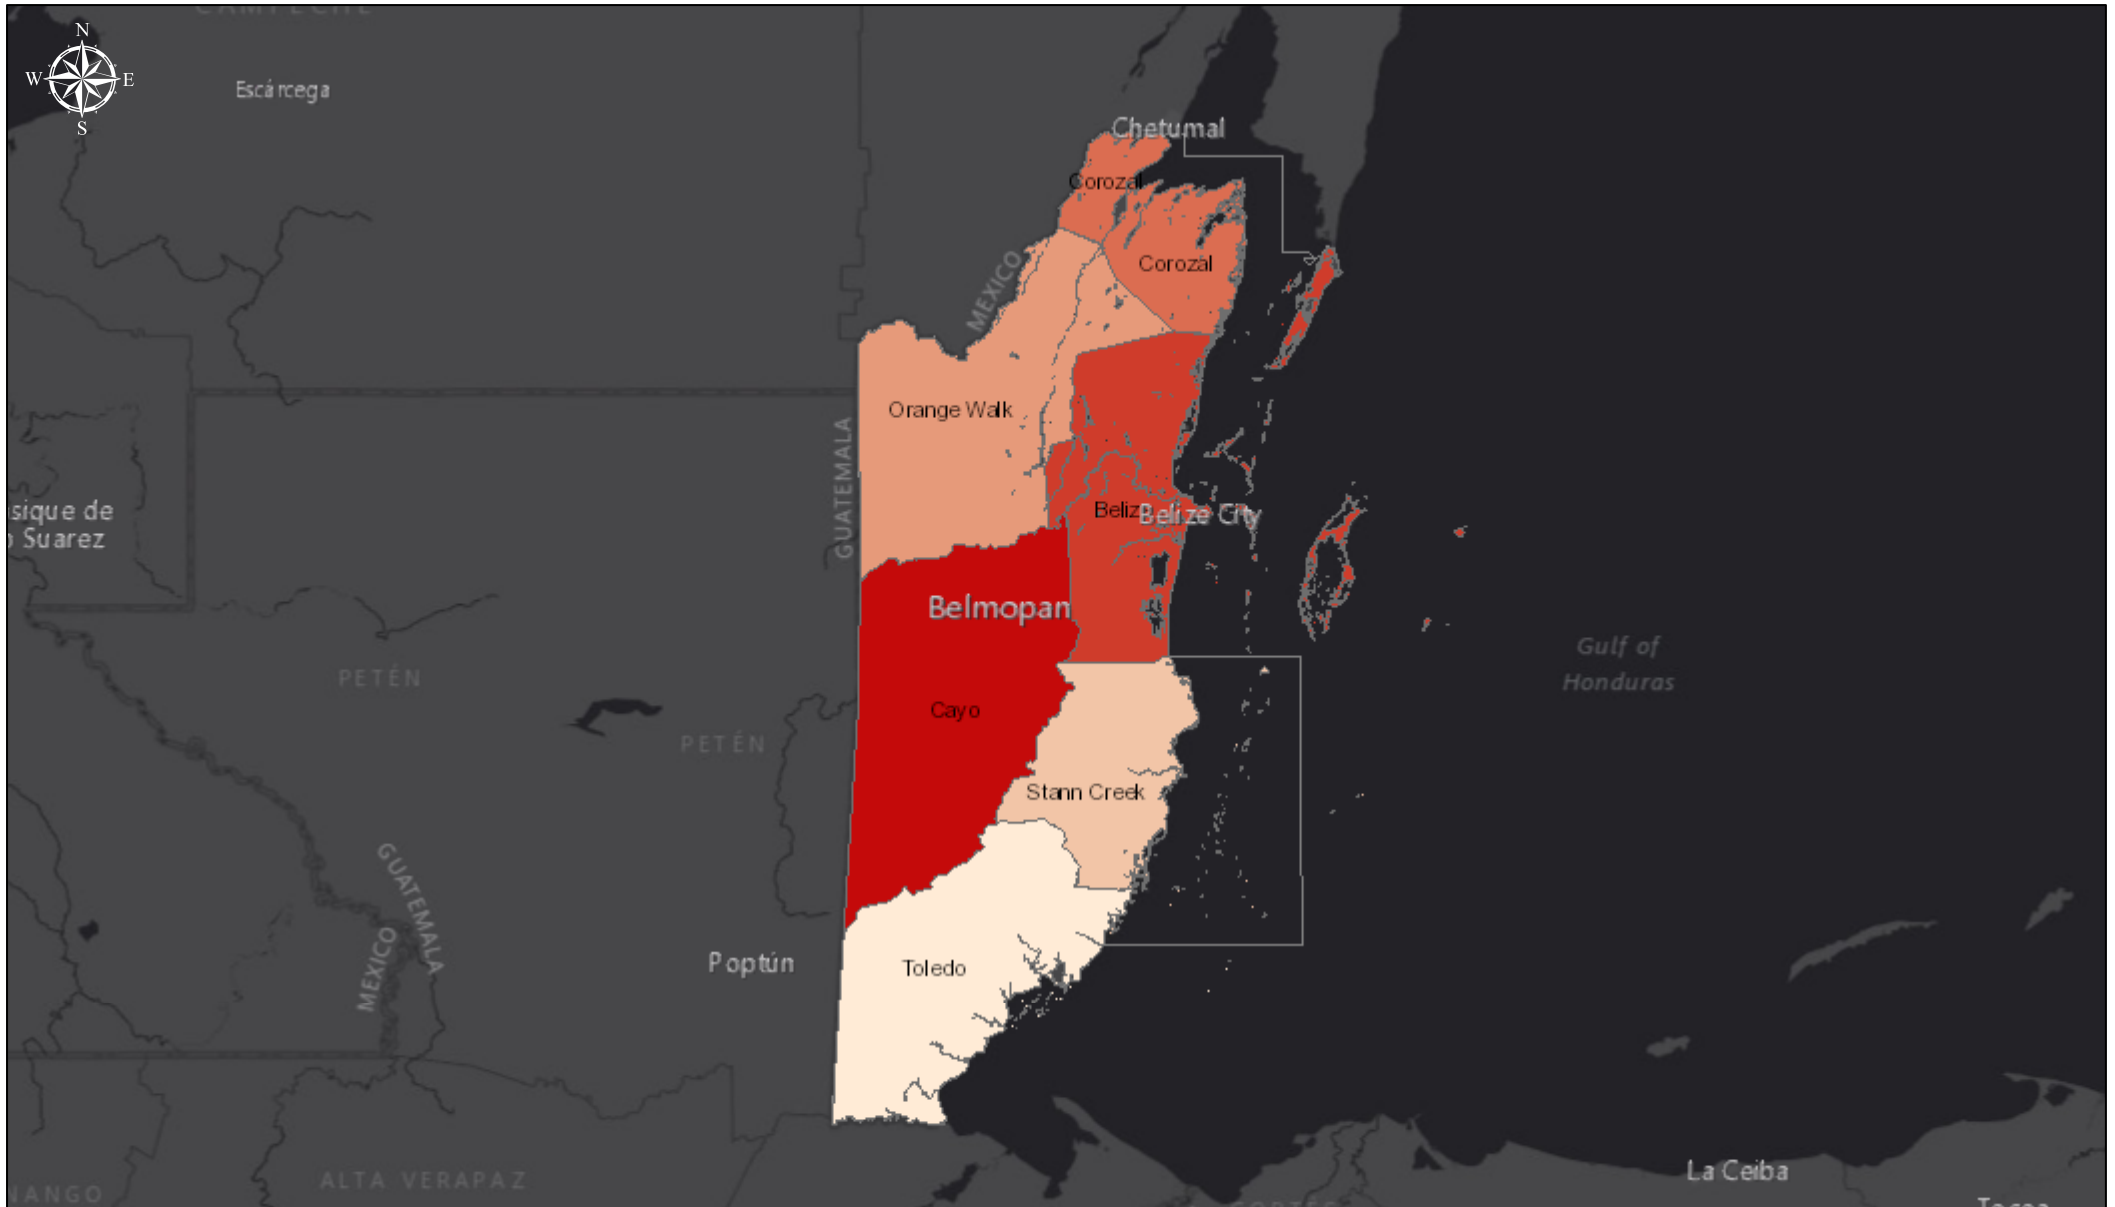

# Belize National Spatial Data Infrastructure

5/4/2019, 5:39:13 PM (Sources: MNR; Author: Sylvia, Spatial Data Dept )

### Male Population 2010

1:2,311,162

Esri, HERE, Garmin, (c) OpenStreetMap contributors, and the GIS user community  
BNSDI Key Stakeholders