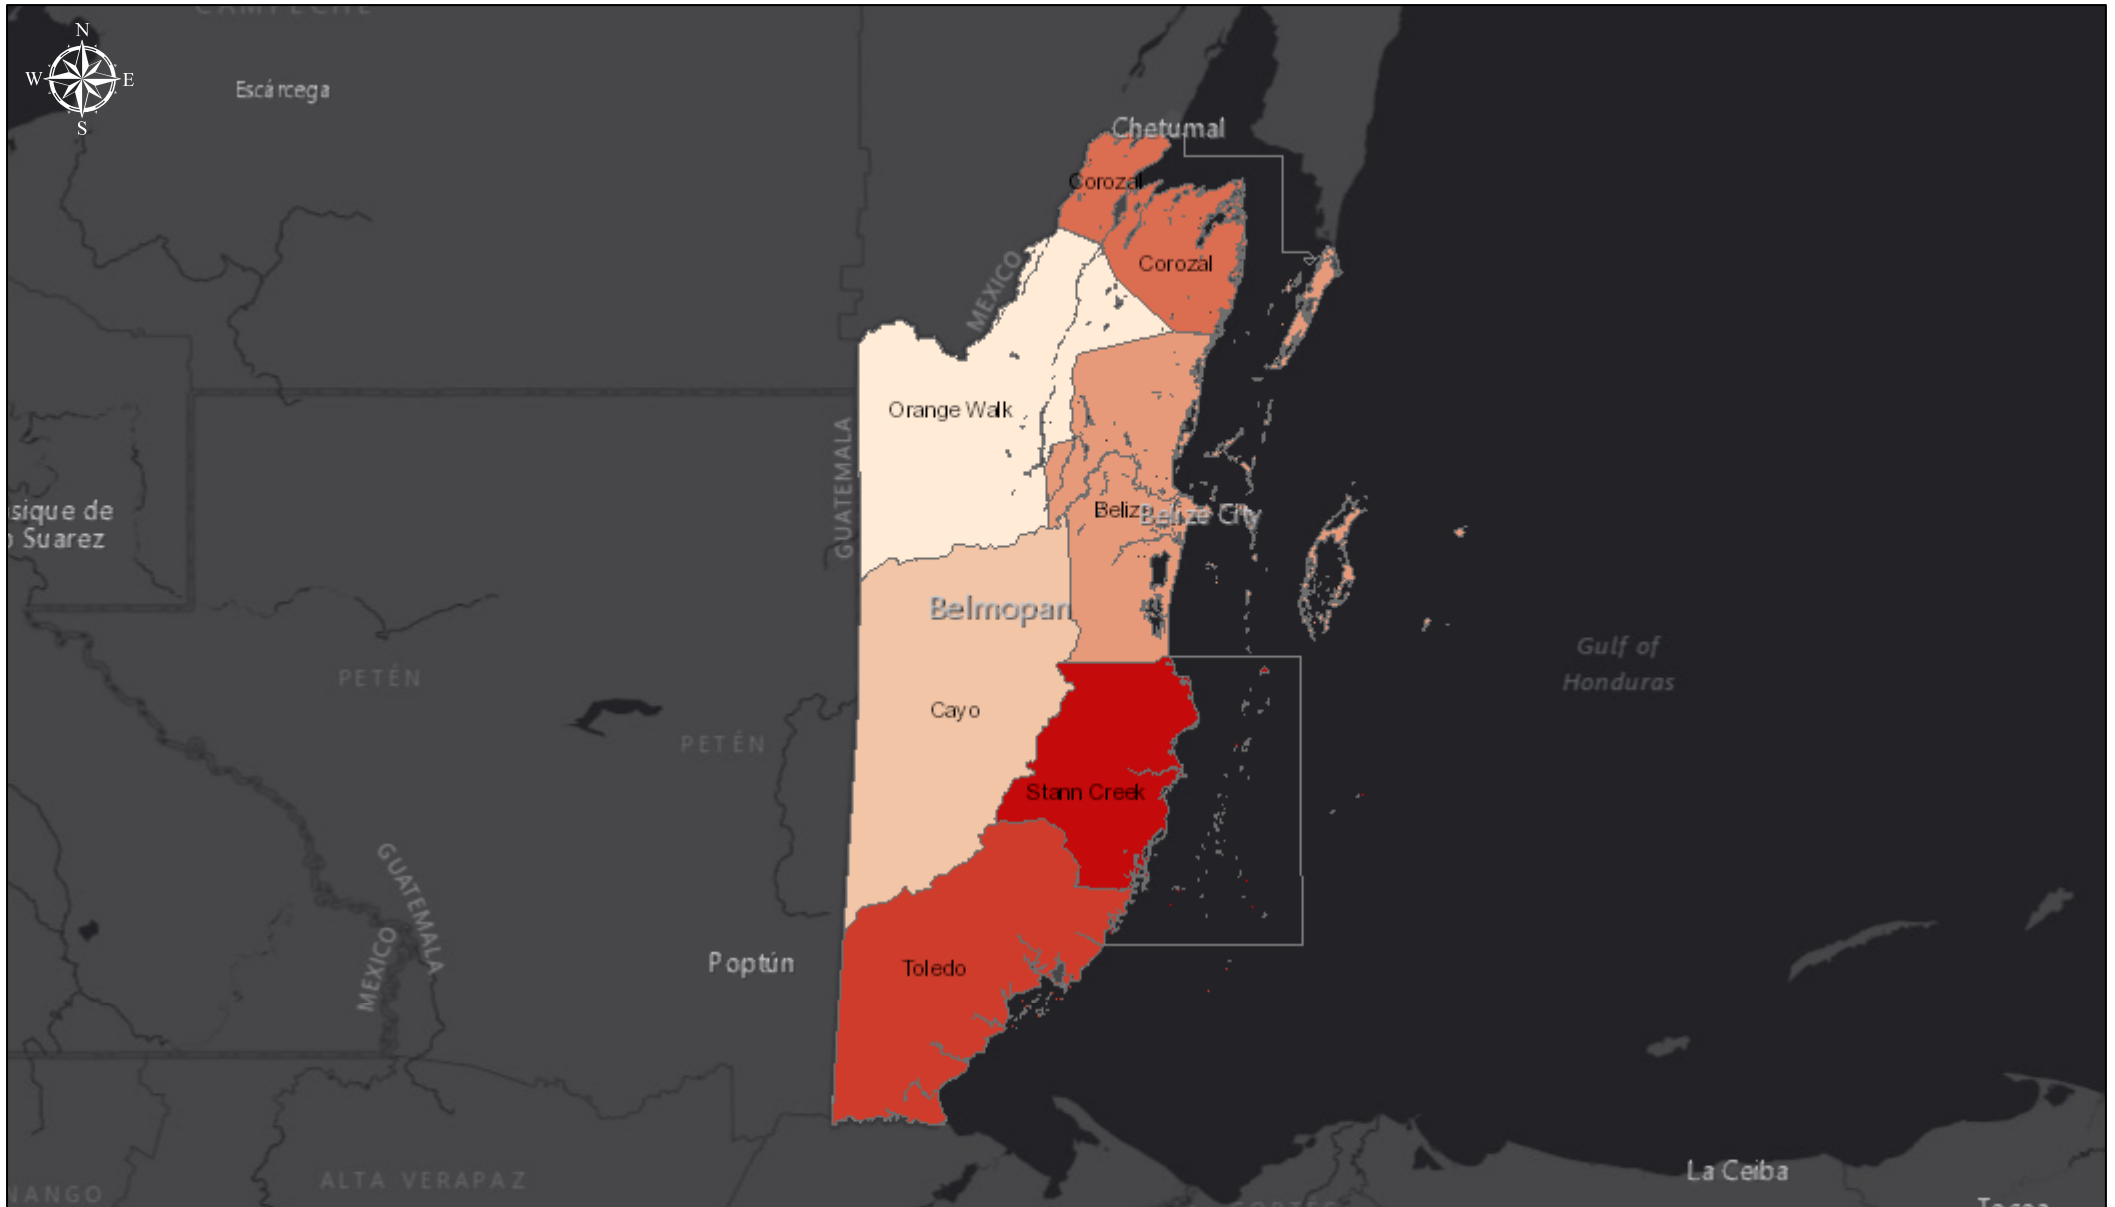

Belize National Spatial Data Infrastructure

5/4/2019, 5:39:44 PM (Sources: MNR; Author: Sylvia, Spatial Data Dept)

Male Population 2011