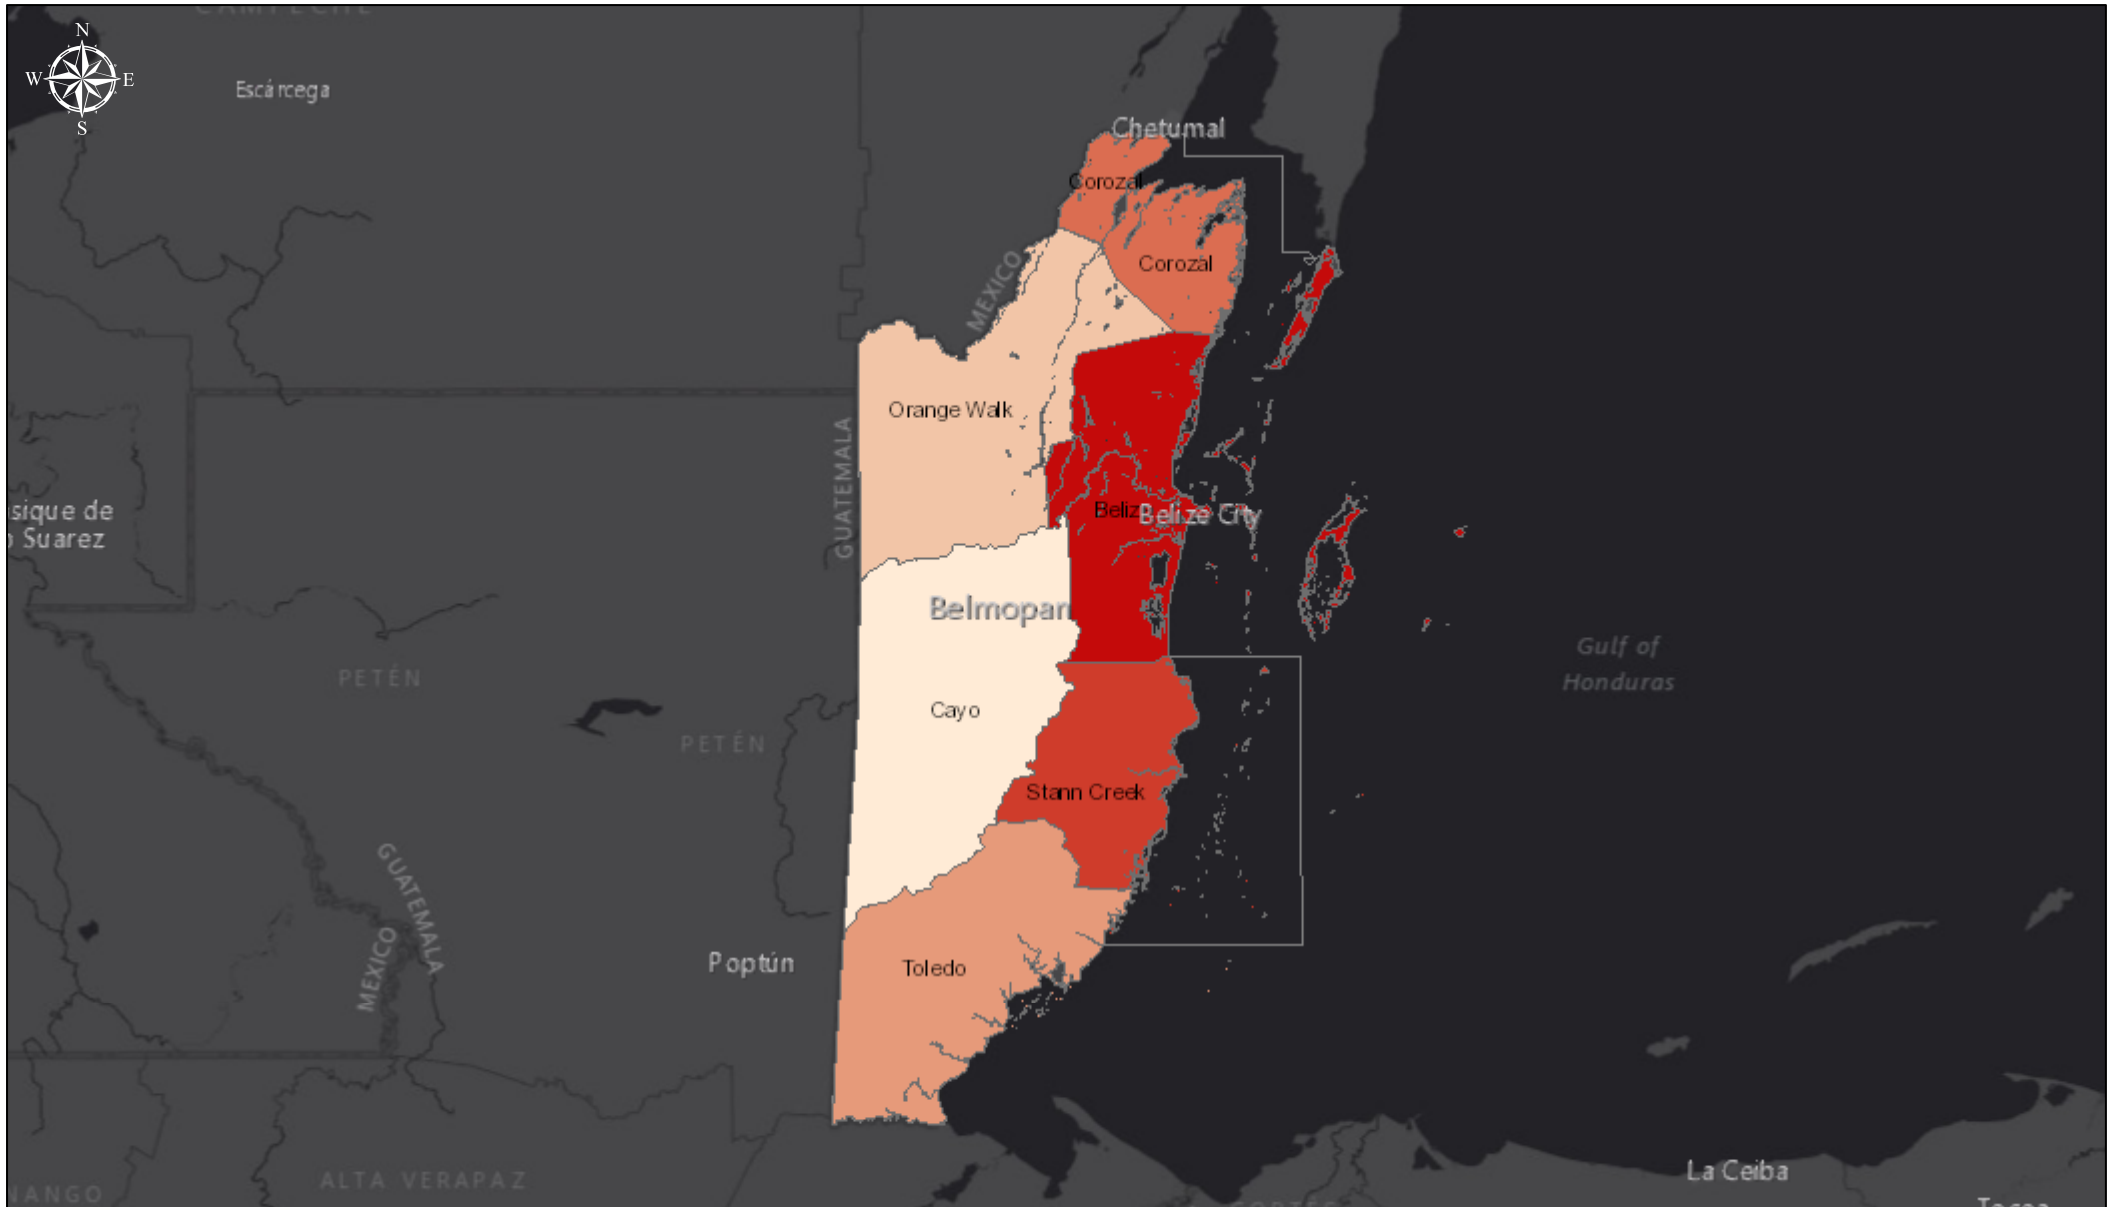

# Belize National Spatial Data Infrastructure

5/4/2019, 5:40:11 PM (Sources: MNR; Author: Sylvia, Spatial Data Dept )

## Male Population 2012