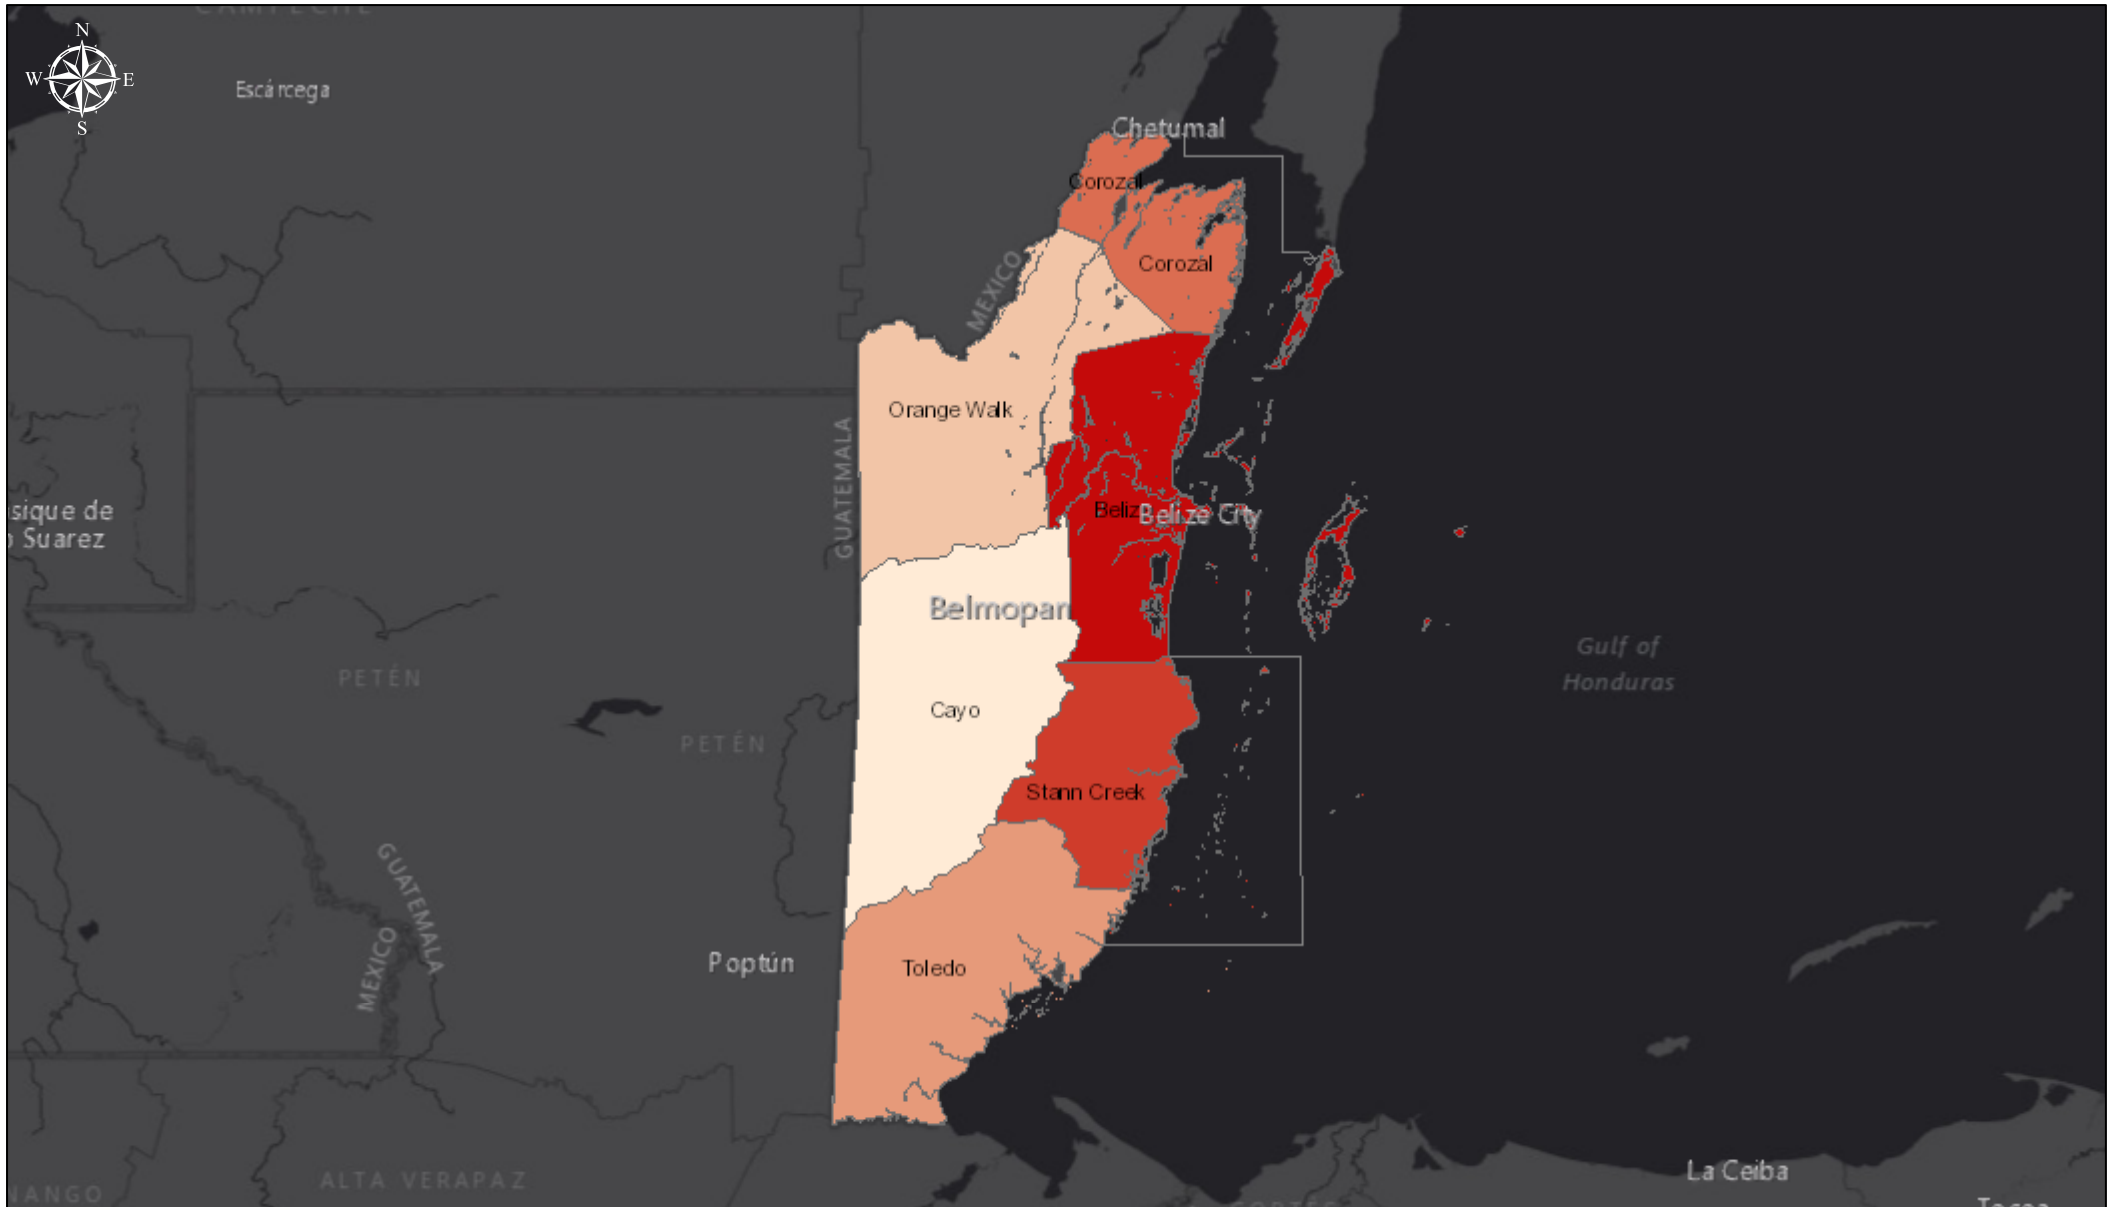

Belize National Spatial Data Infrastructure

5/4/2019, 5:40:53 PM (Sources: MNR; Author: Sylvia, Spatial Data Dept)

Male Population 2013