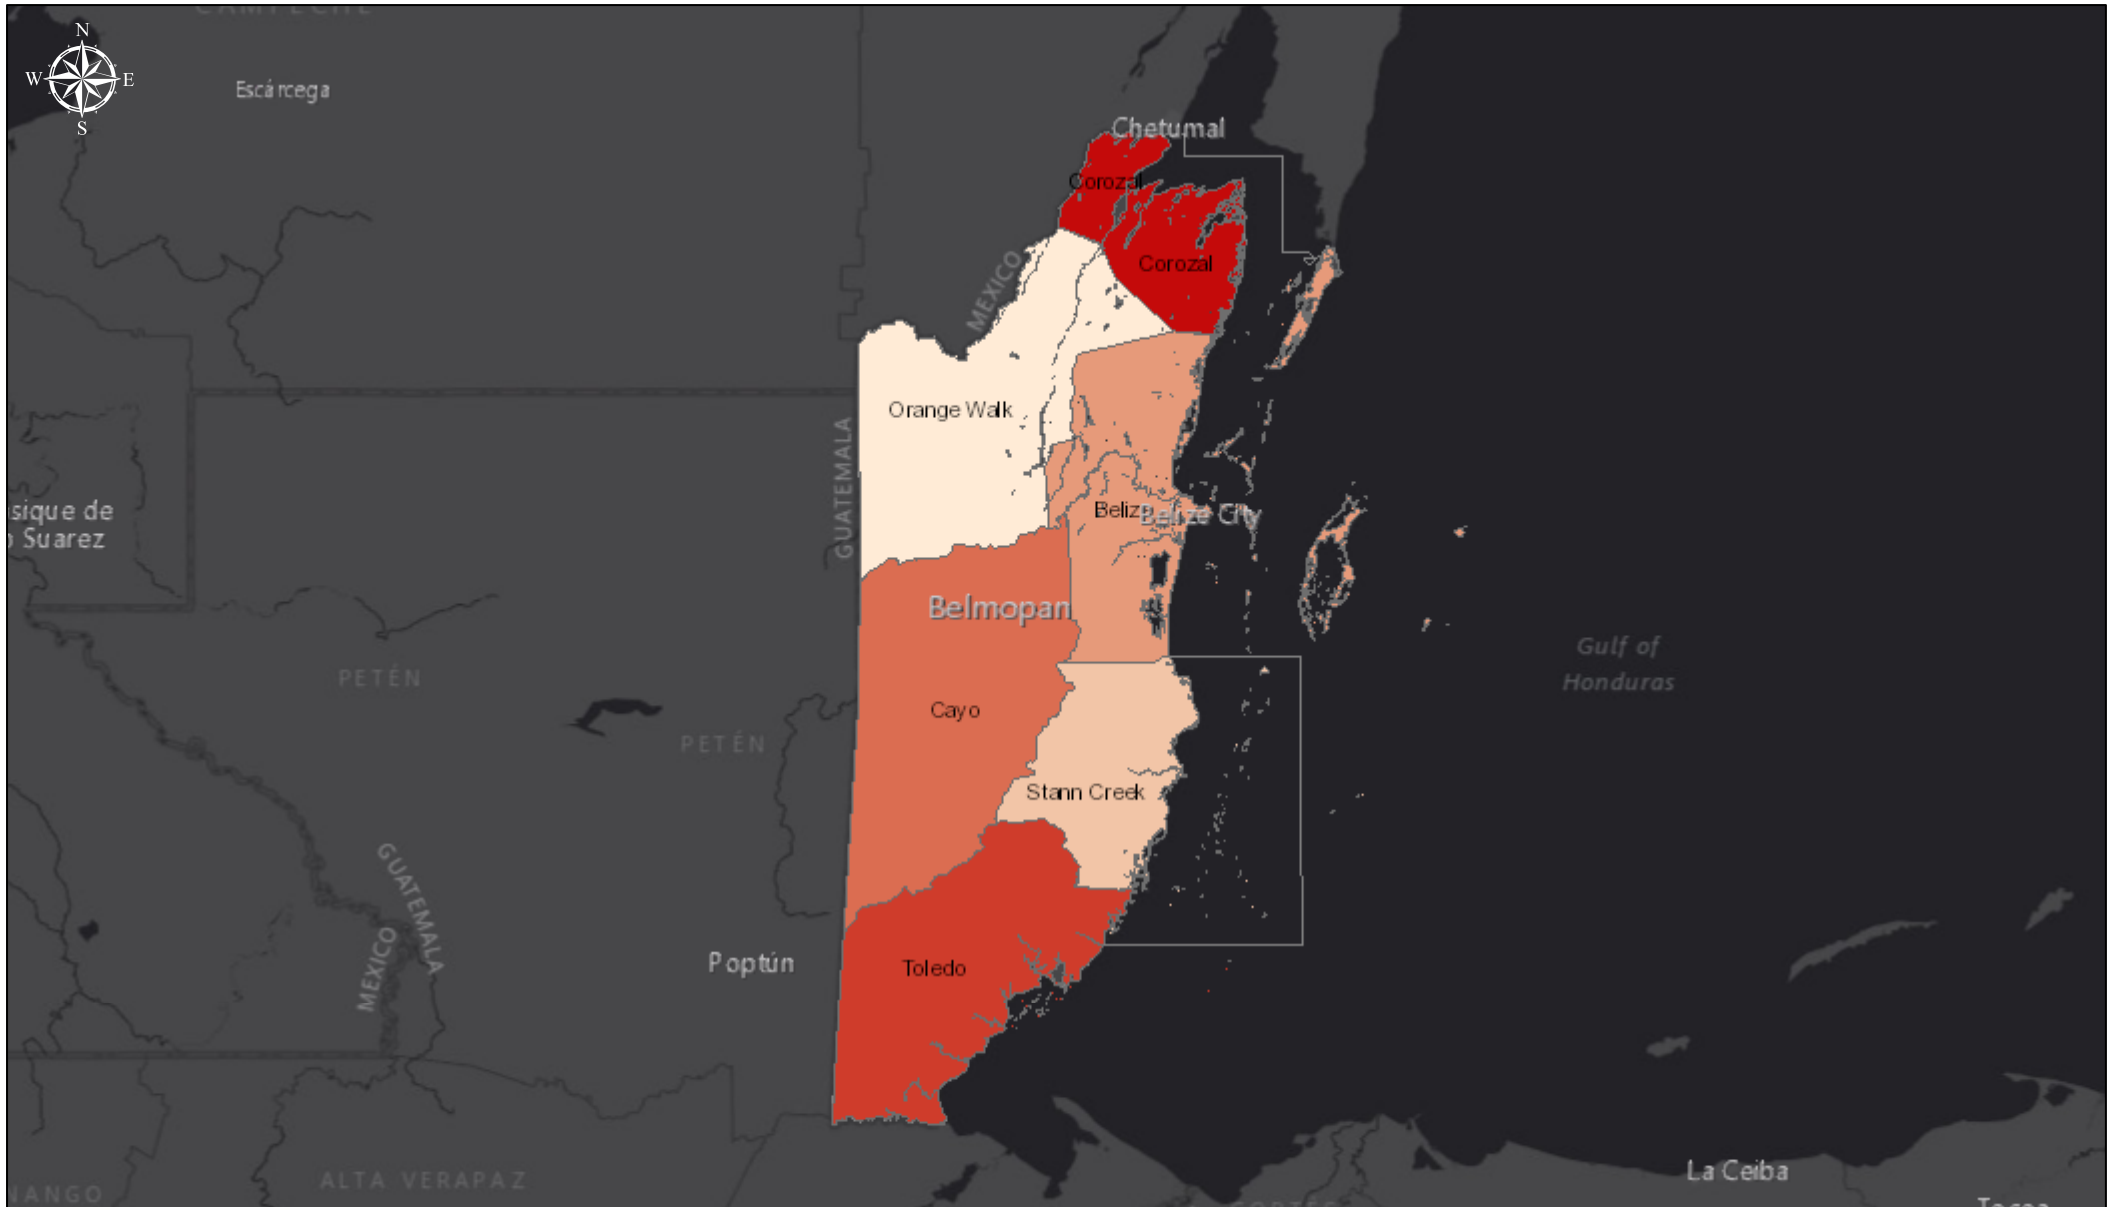

Belize National Spatial Data Infrastructure

5/4/2019, 5:39:03 PM (Sources: MNR; Author: Sylvia, Spatial Data Dept)

Total Population 2010			
	34462		75366
	<all other values>		41173
	30888		95674
	46034		CountryBoundary