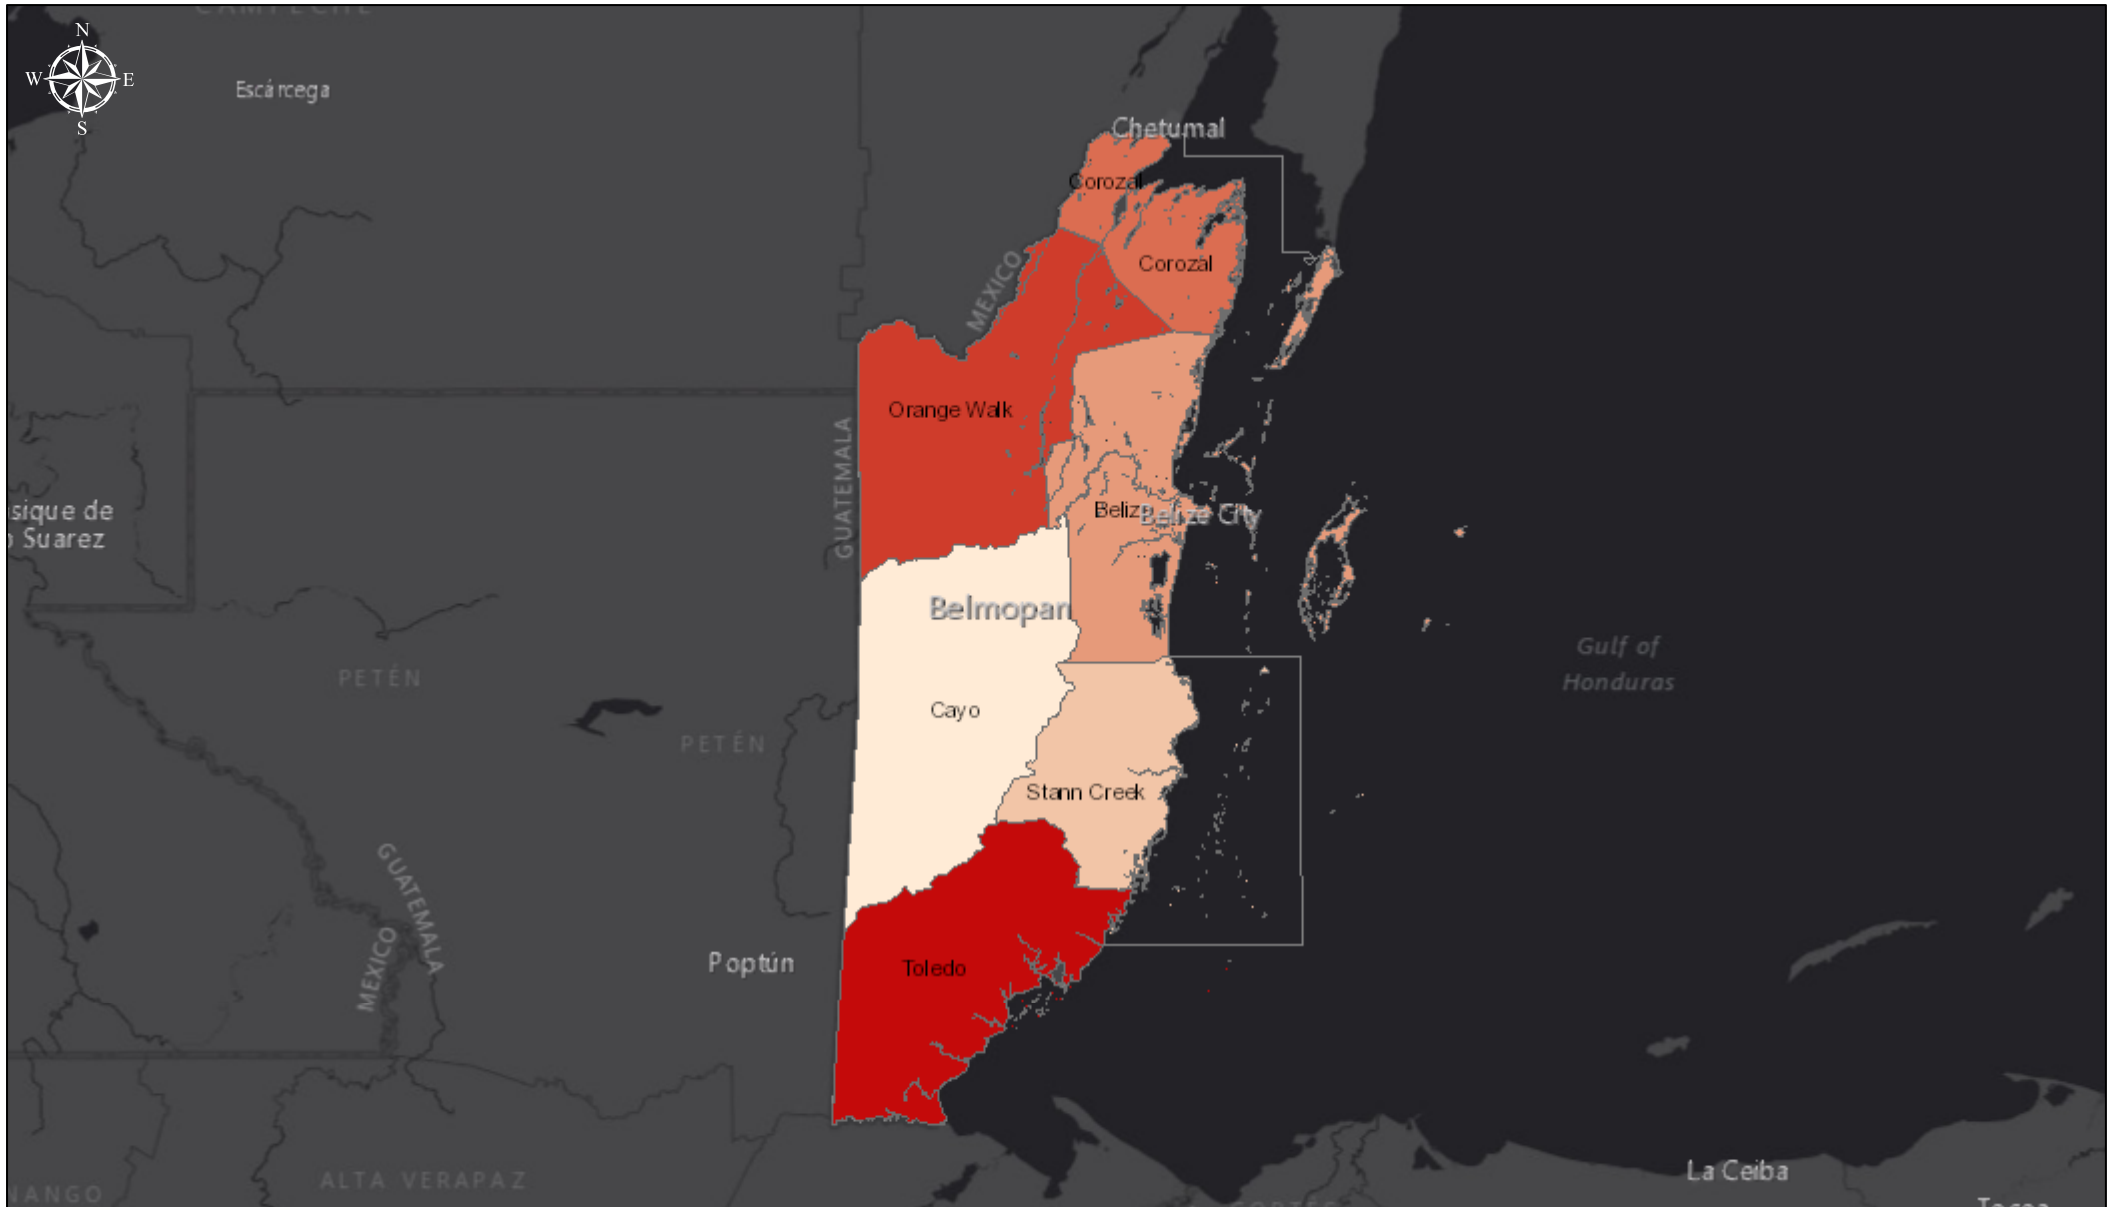

Belize National Spatial Data Infrastructure

5/4/2019, 5:39:34 PM (Sources: MNR; Author: Sylvia, Spatial Data Dept)

Total Population 2011

1:2,311,162

Esri, HERE, Garmin, (c) OpenStreetMap contributors, and the GIS user community
BNSDI Key Stakeholders