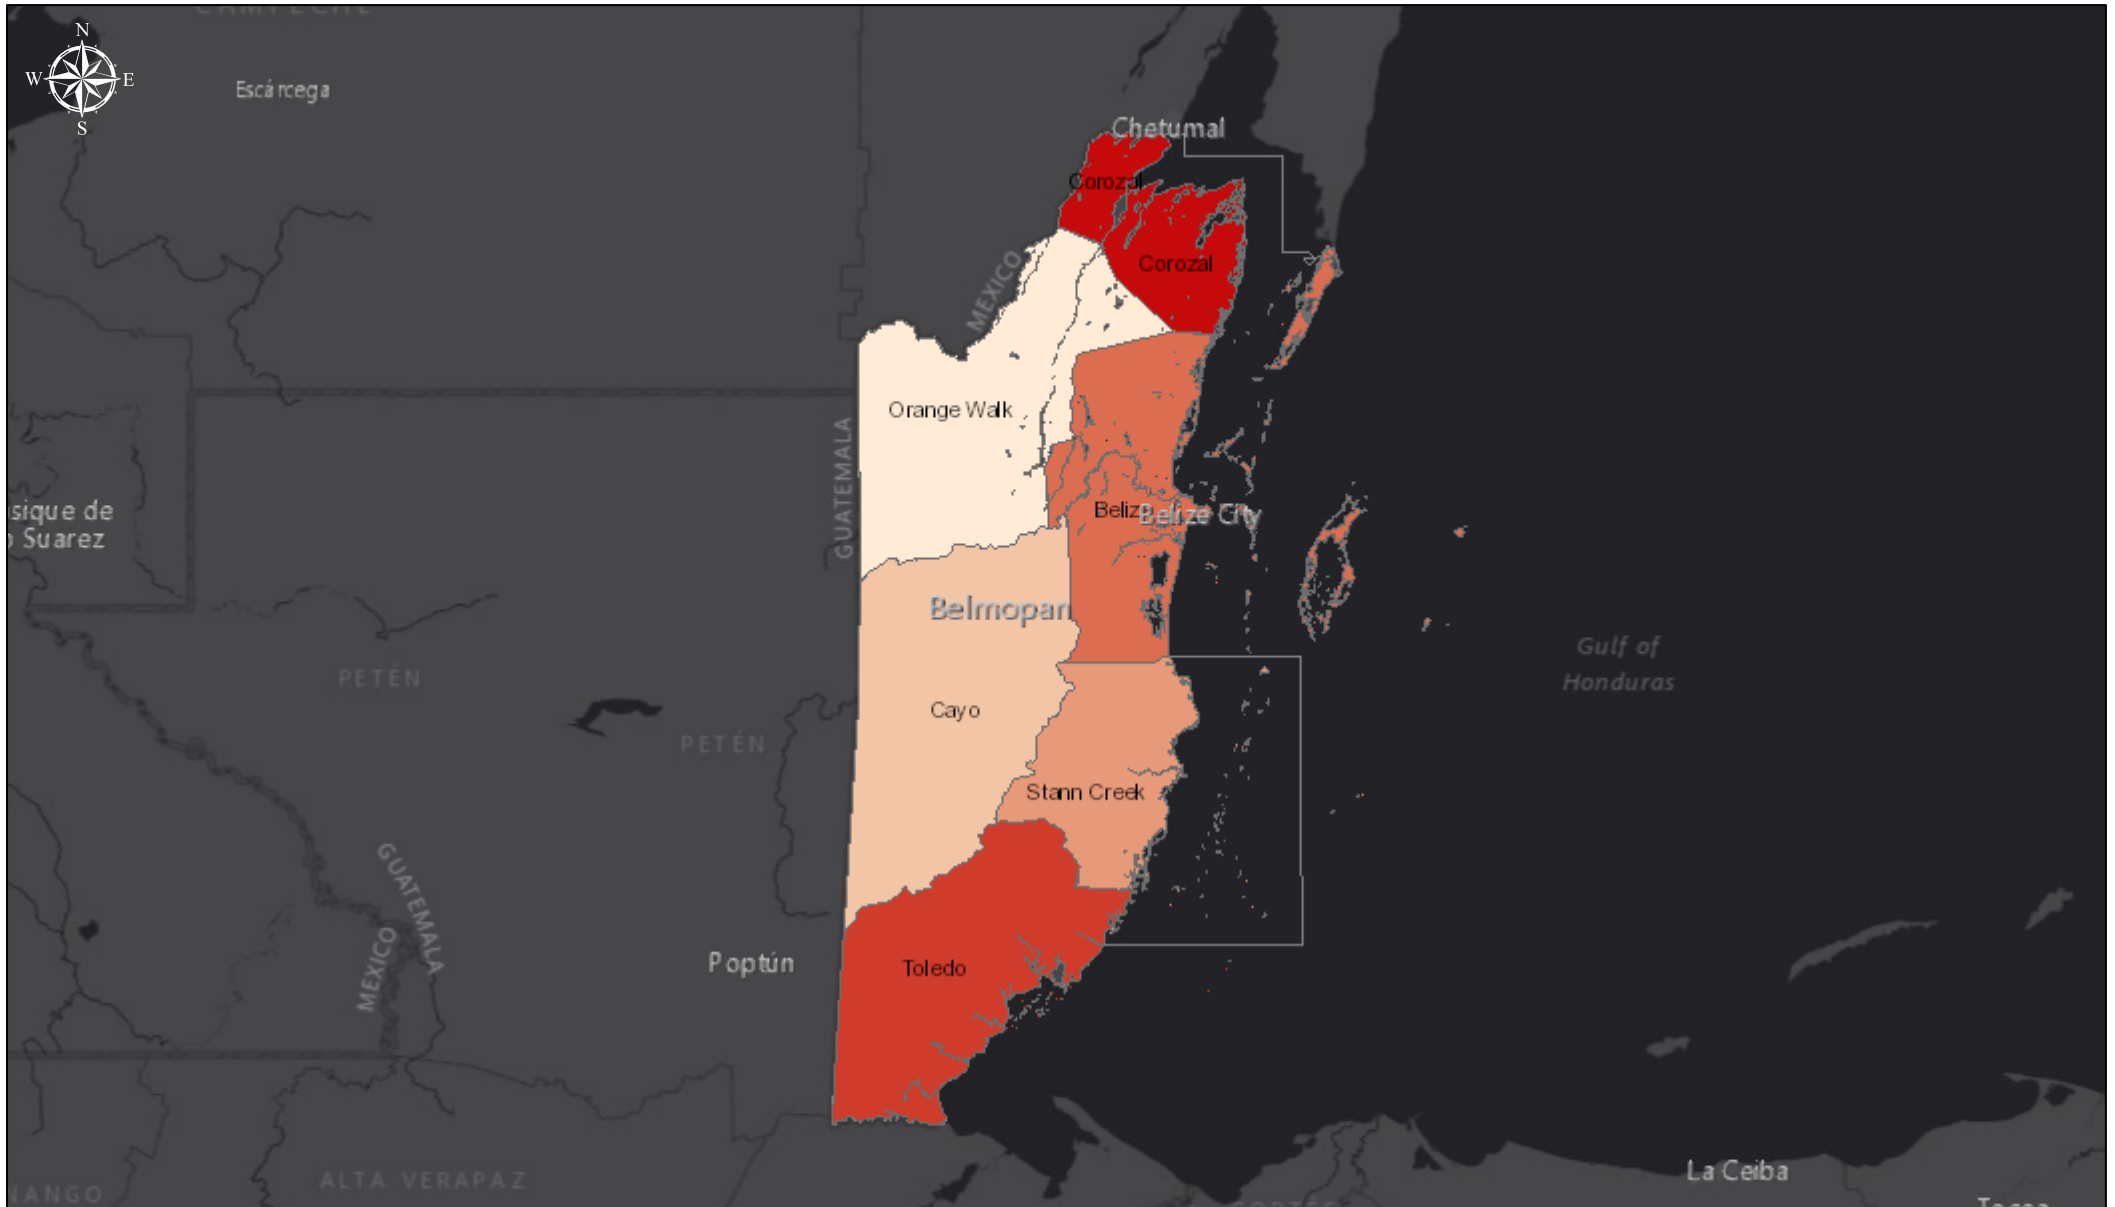

# Belize National Spatial Data Infrastructure

5/4/2019, 5:40:02 PM (Sources: MNR; Author: Sylvia, Spatial Data Dept )

### Total Population 2012

<all other values>

32442

36540

42848

47354

80177

101431

CountryBoundary

1:2,311,162

Esri, HERE, Garmin, (c) OpenStreetMap contributors, and the GIS user community  
BNSDI Key Stakeholders