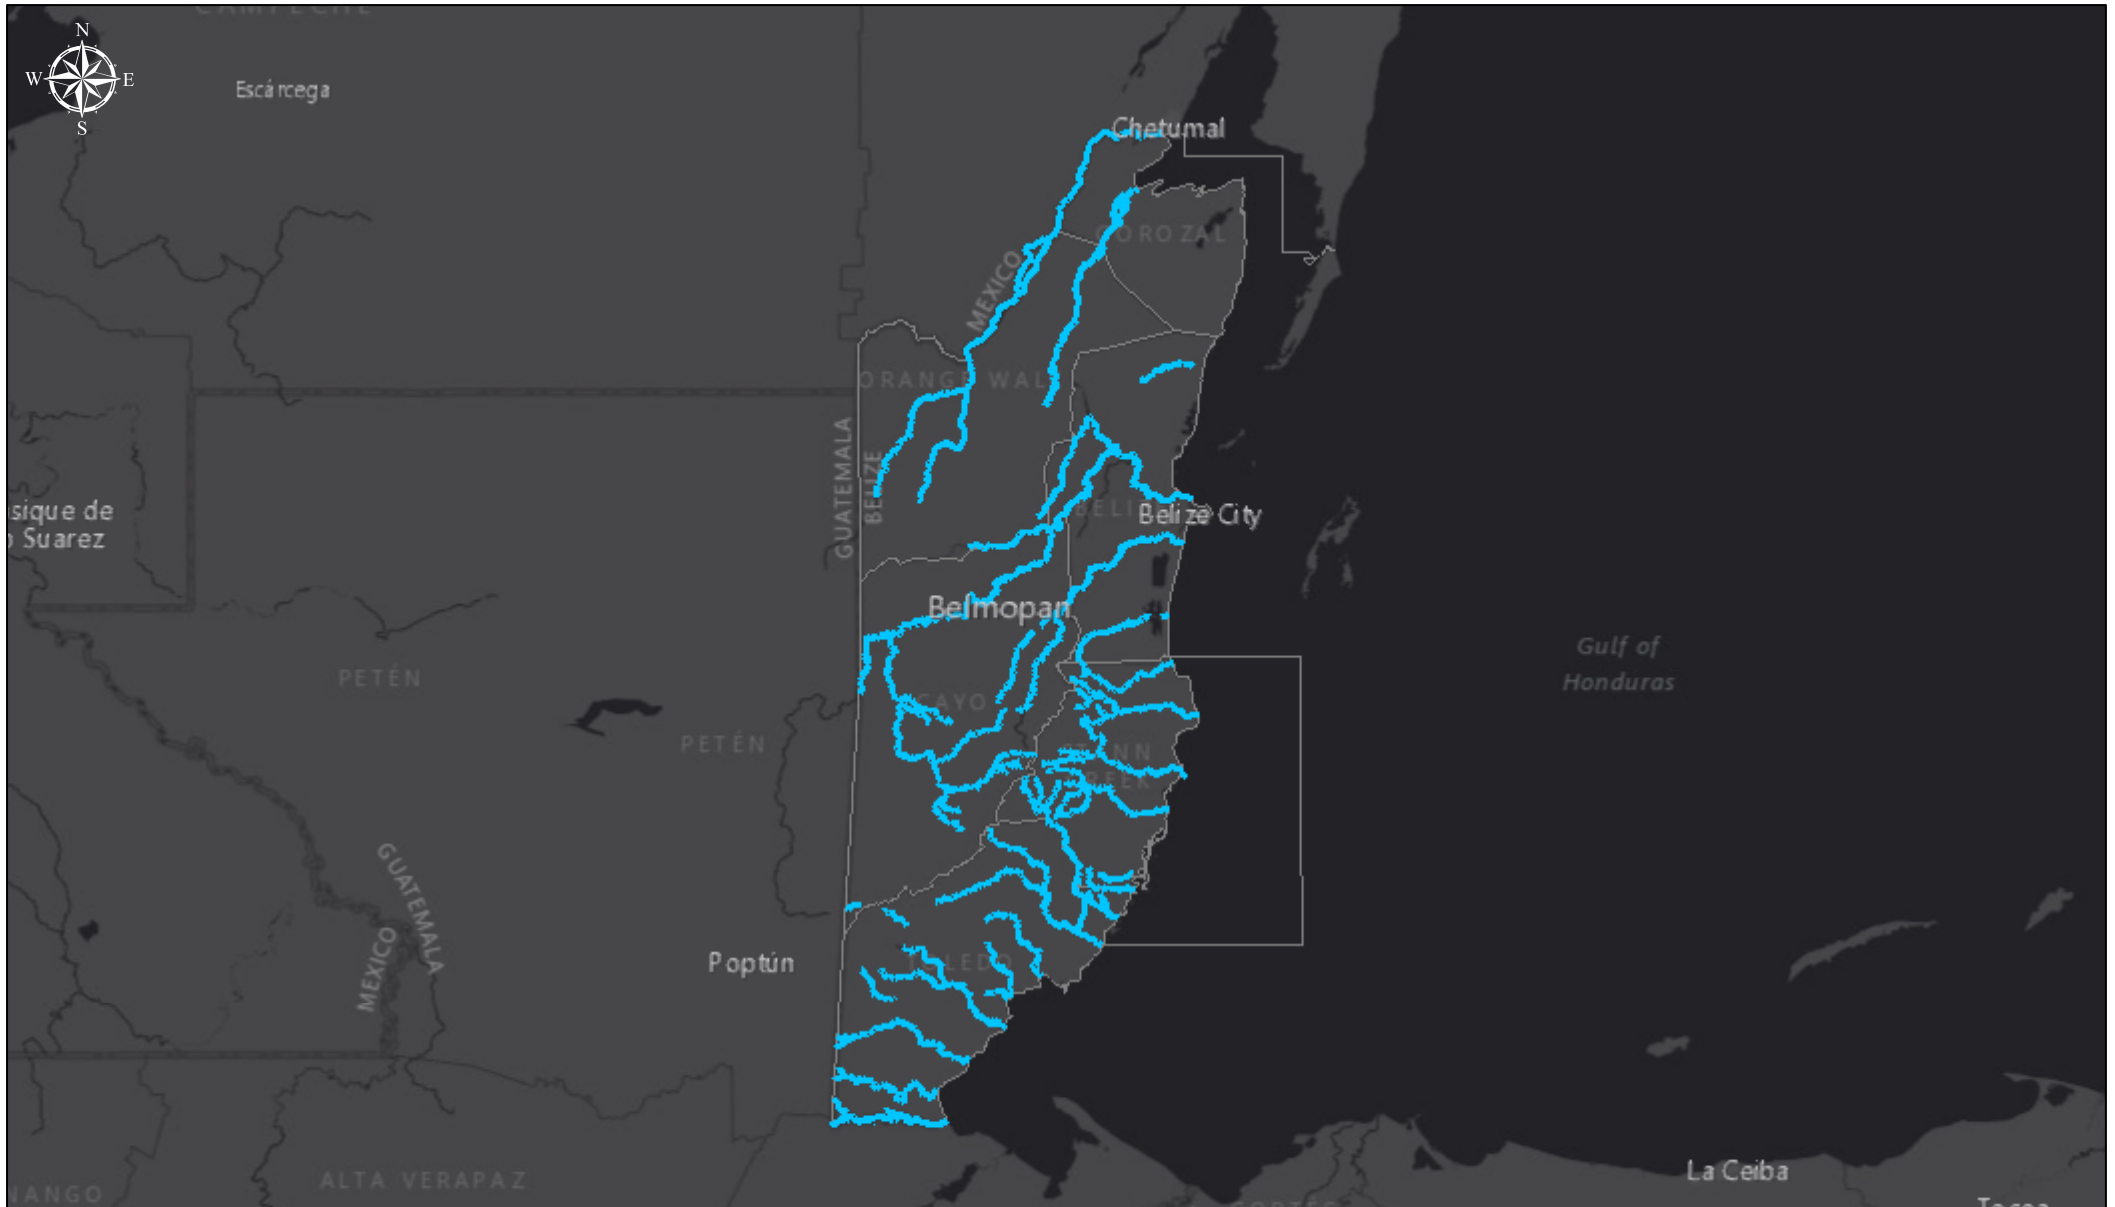

# Belize National Spatial Data Infrastructure

5/4/2019, 5:47:19 PM (Sources: MNR; Author: Sylvia, Spatial Data Dept )

- Major Rivers
- CountryBoundary

Esri, HERE, Garmin, (c) OpenStreetMap contributors, and the GIS user community  
BNSDI Key Stakeholders