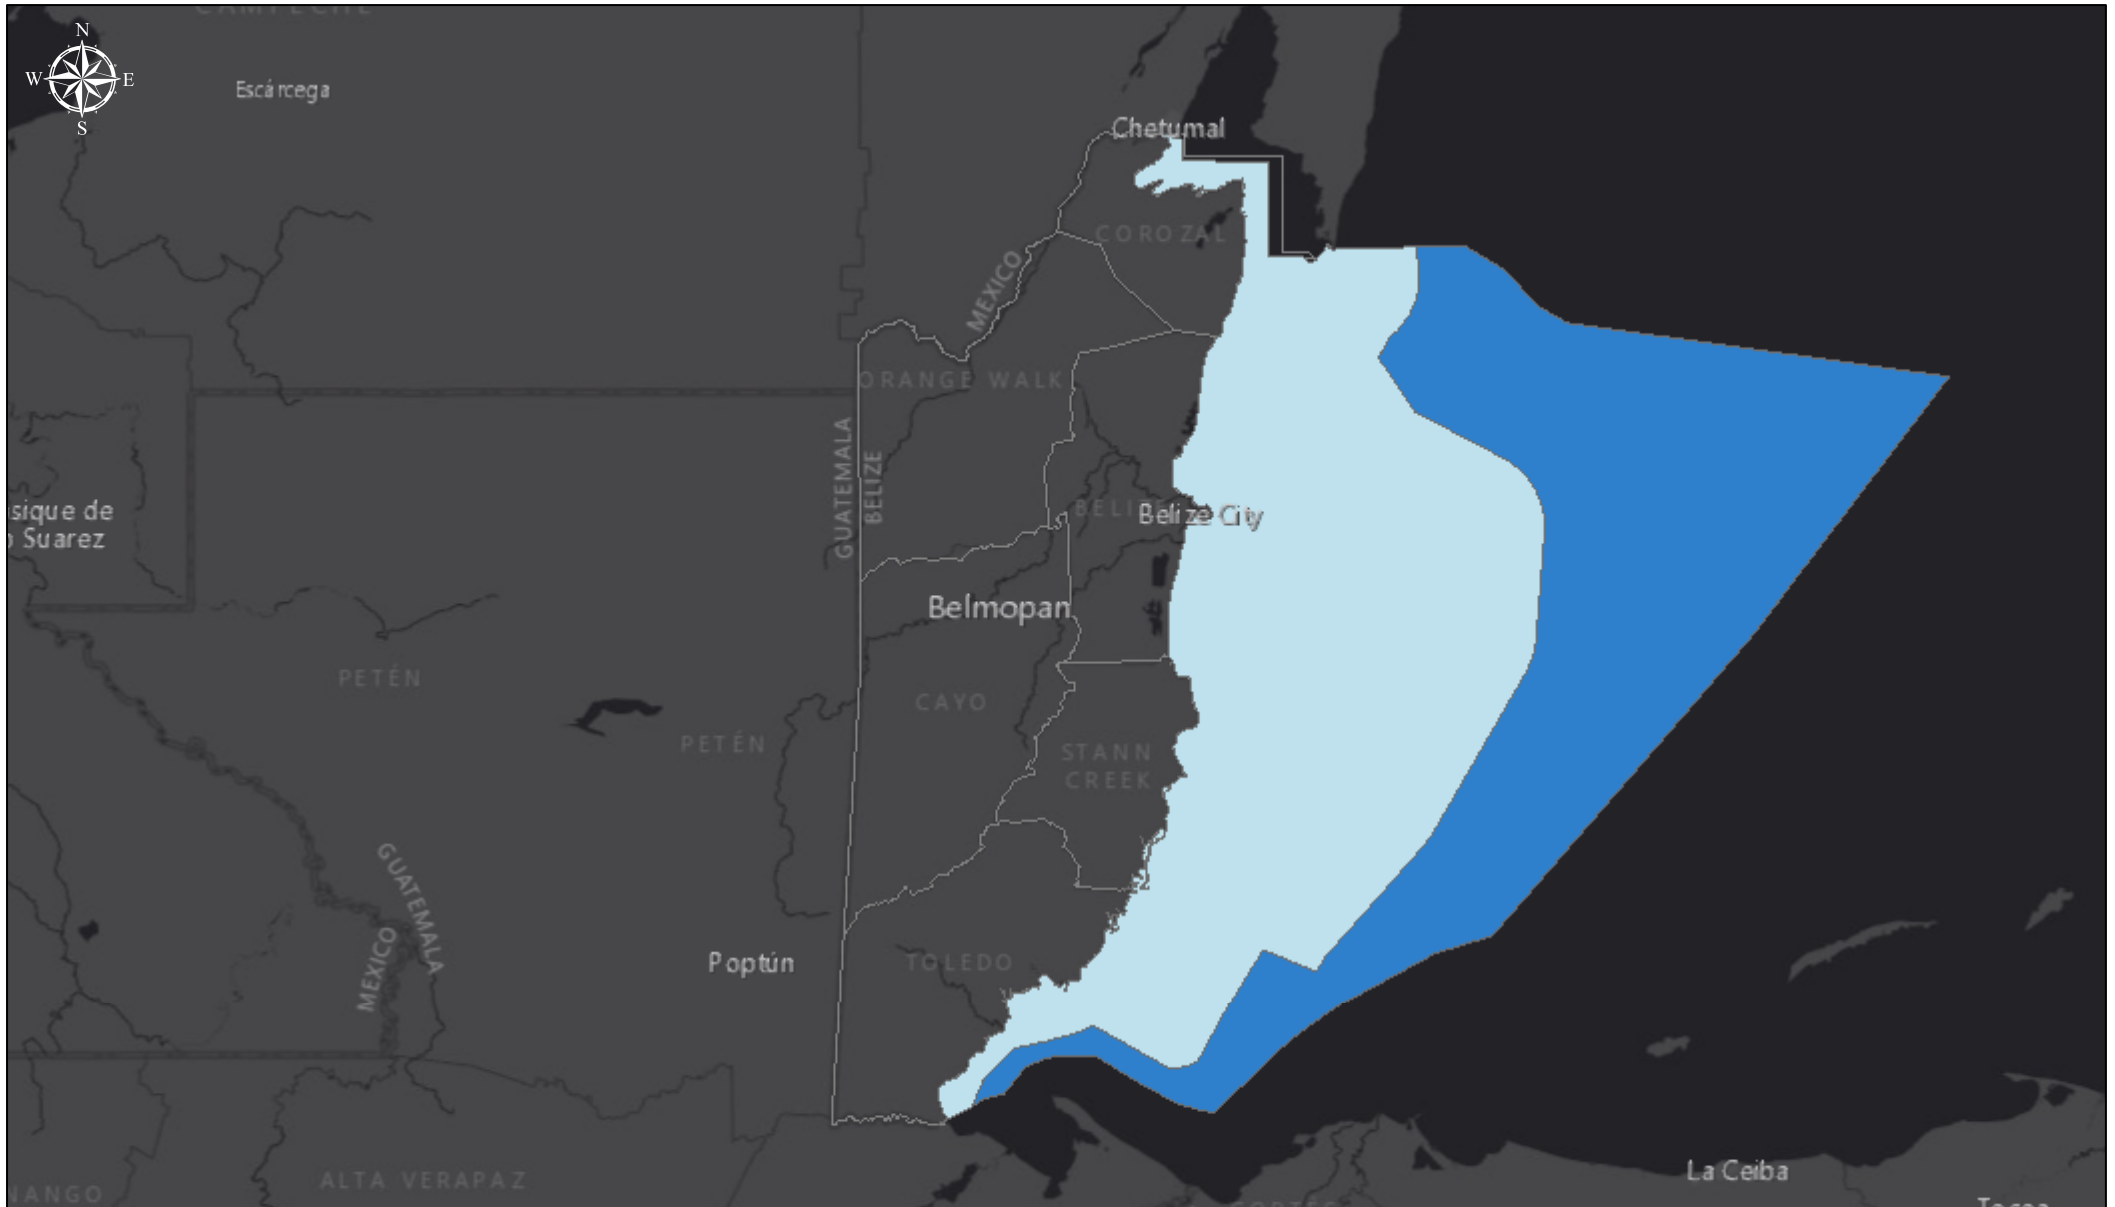

Belize National Spatial Data Infrastructure

5/4/2019, 5:48:13 PM (Sources: MNR; Author: Sylvia, Spatial Data Dept)

National Waters

- Exclusive Economic Zone
- Territorial Sea

— CountryBoundary

1:2,311,162

Esri, HERE, Garmin, (c) OpenStreetMap contributors, and the GIS user community
BNSDI Key Stakeholders