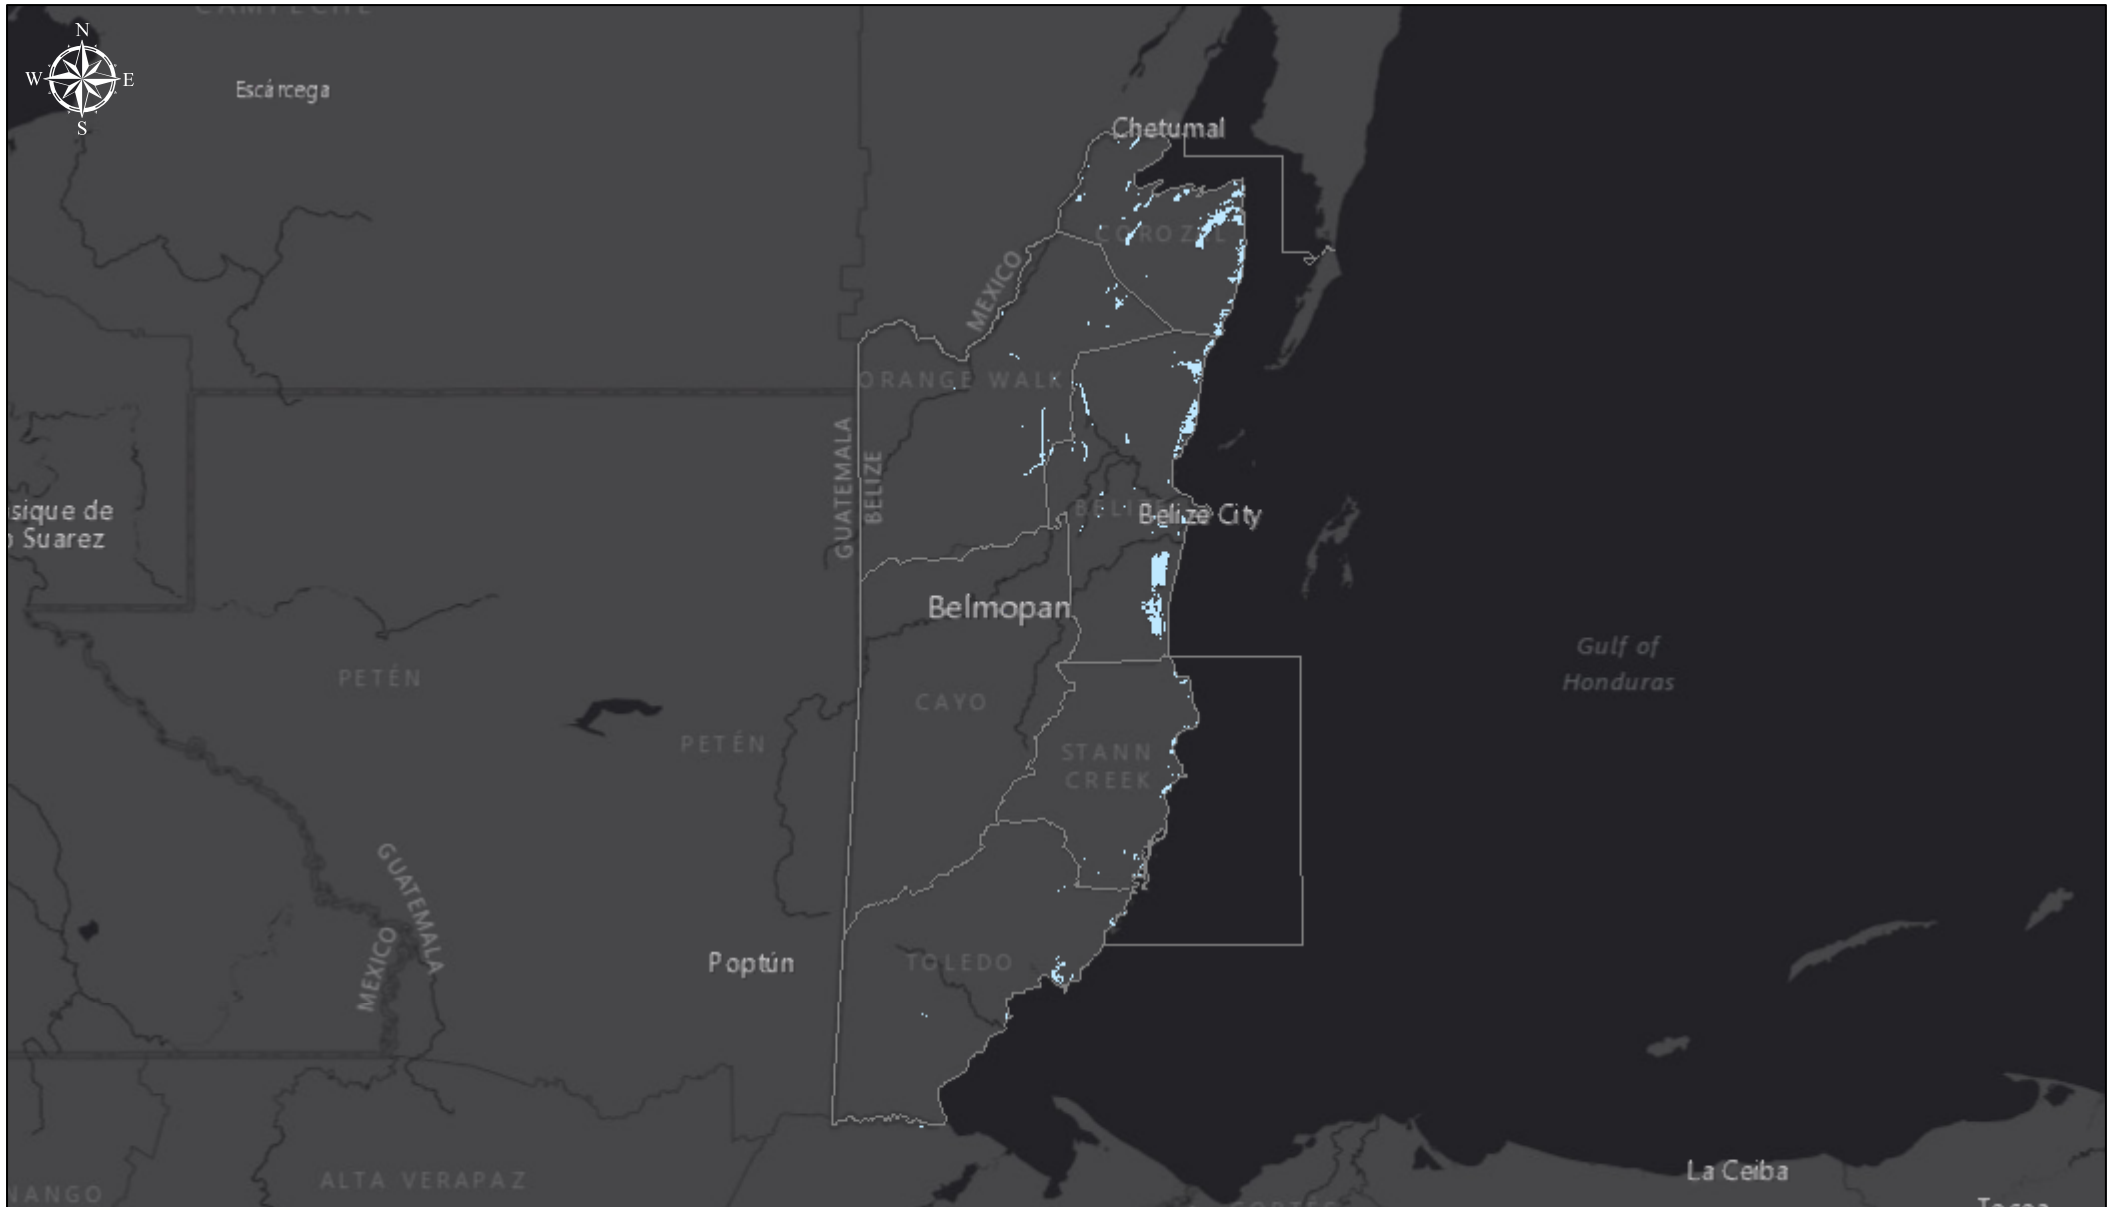

# Belize National Spatial Data Infrastructure

5/4/2019, 5:49:04 PM (Sources: MNR; Author: Sylvia, Spatial Data Dept )

-  Waterbody
-  CountryBoundary