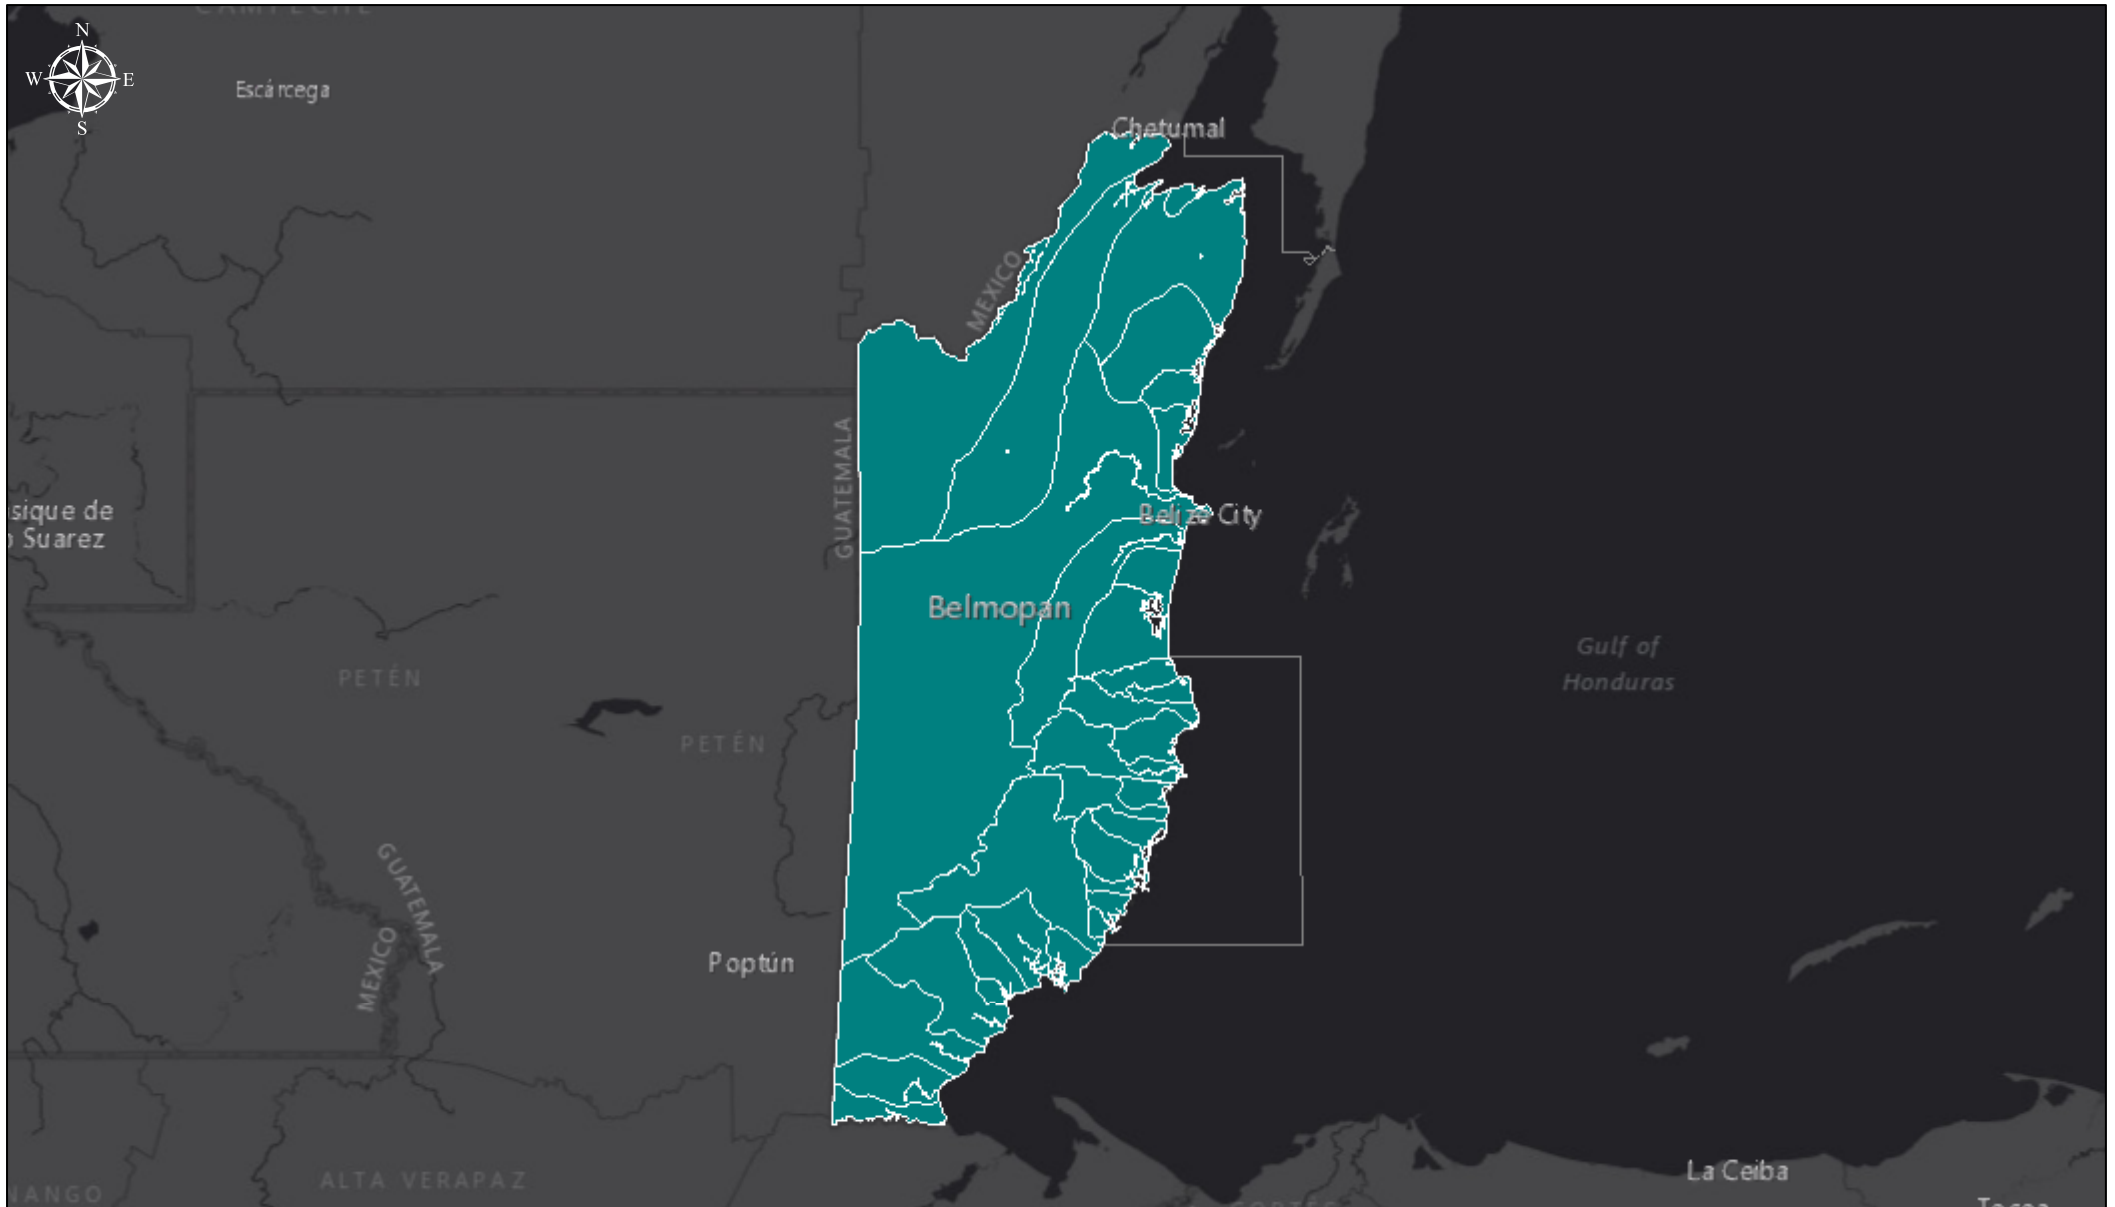

# Belize National Spatial Data Infrastructure

5/4/2019, 5:48:55 PM (Sources: MNR; Author: Sylvia, Spatial Data Dept )

-  Watershed
-  CountryBoundary