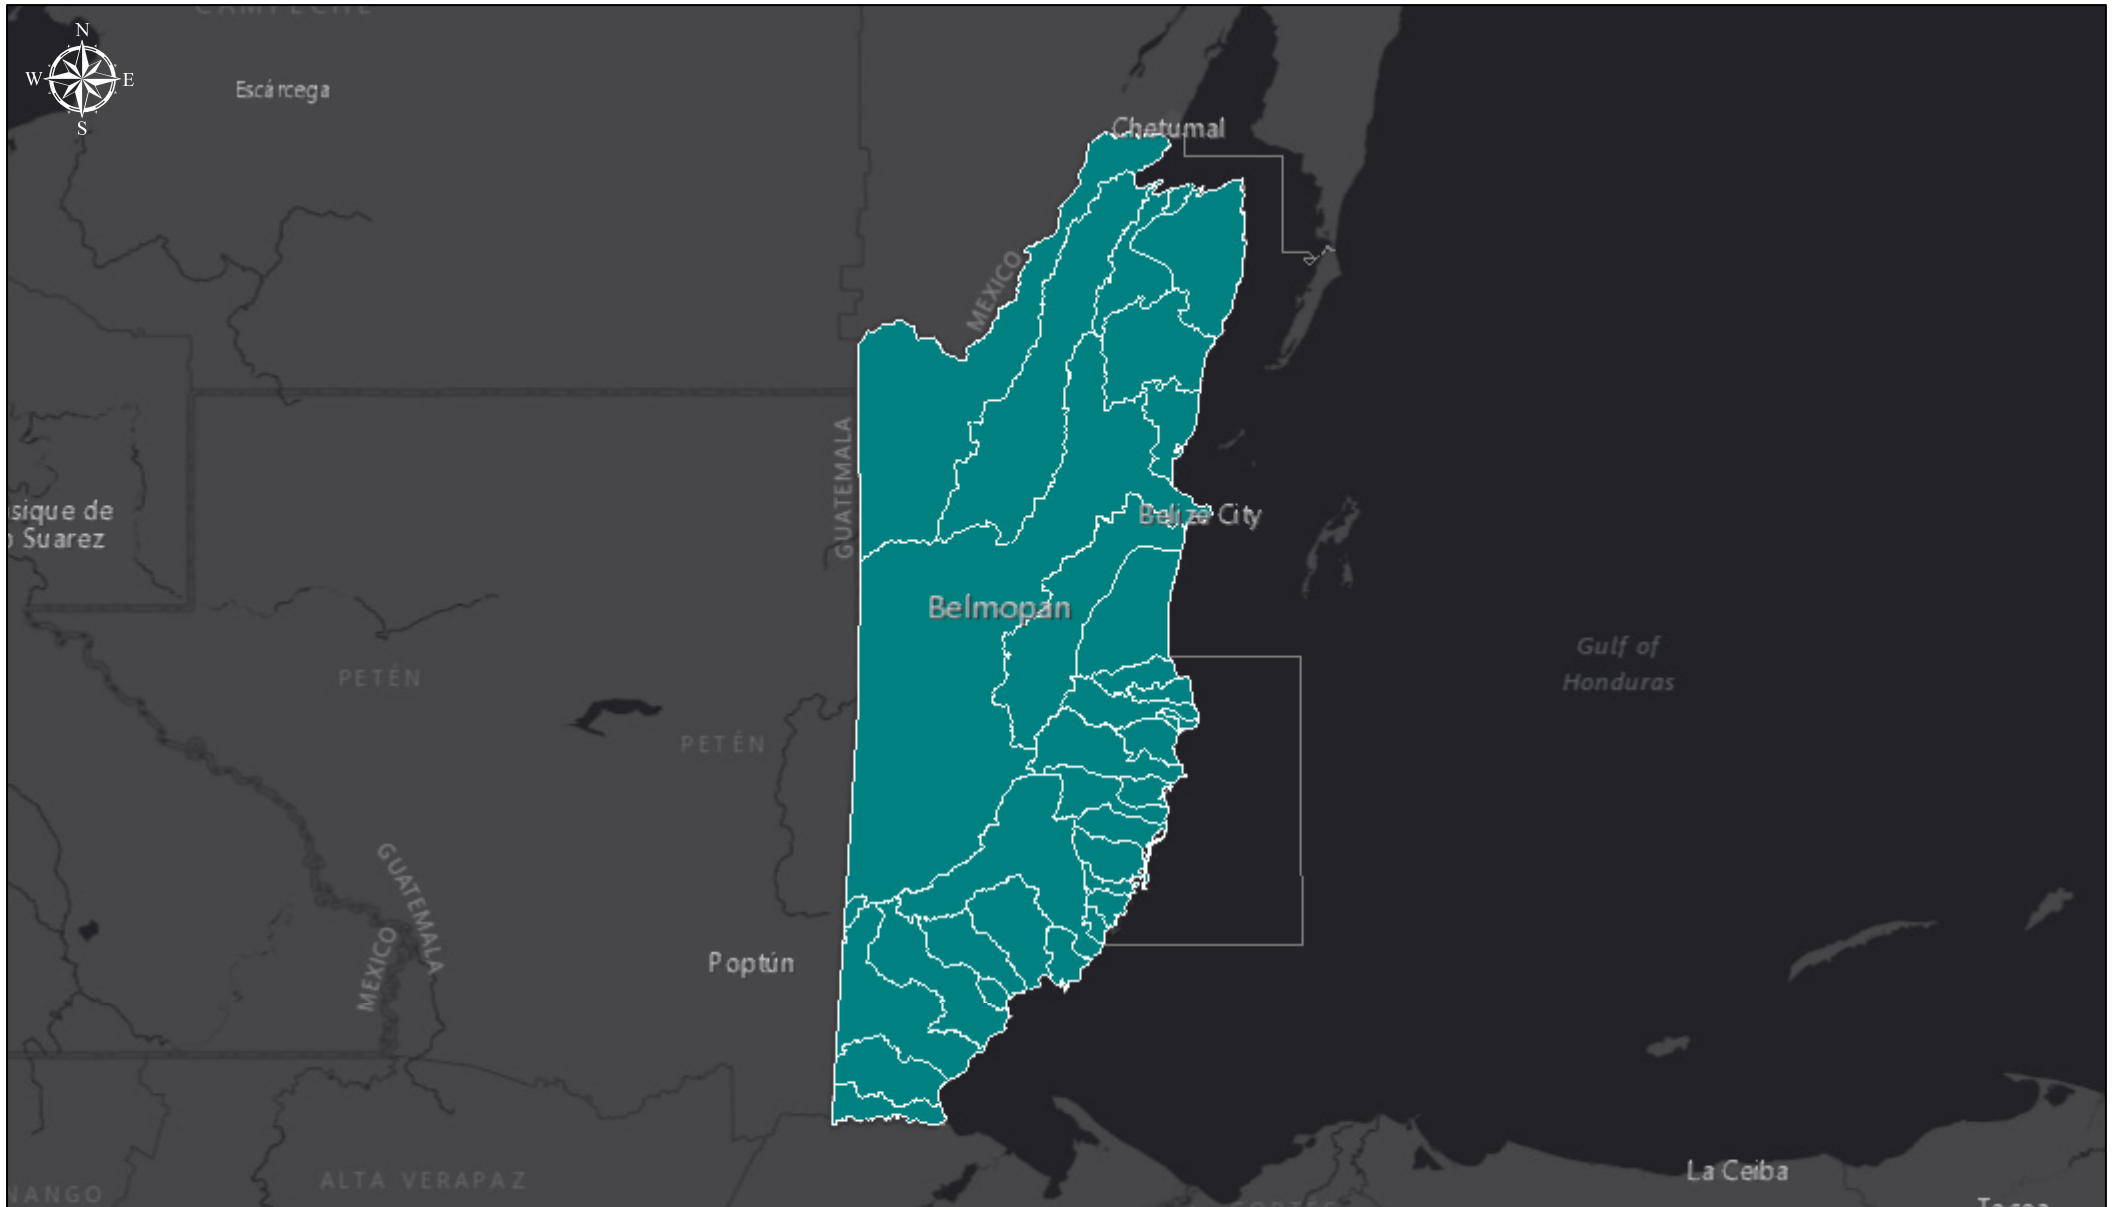

Belize National Spatial Data Infrastructure

5/4/2019, 5:48:35 PM (Sources: MNR; Author: Sylvia, Spatial Data Dept)

-  Watershed Updated
-  CountryBoundary