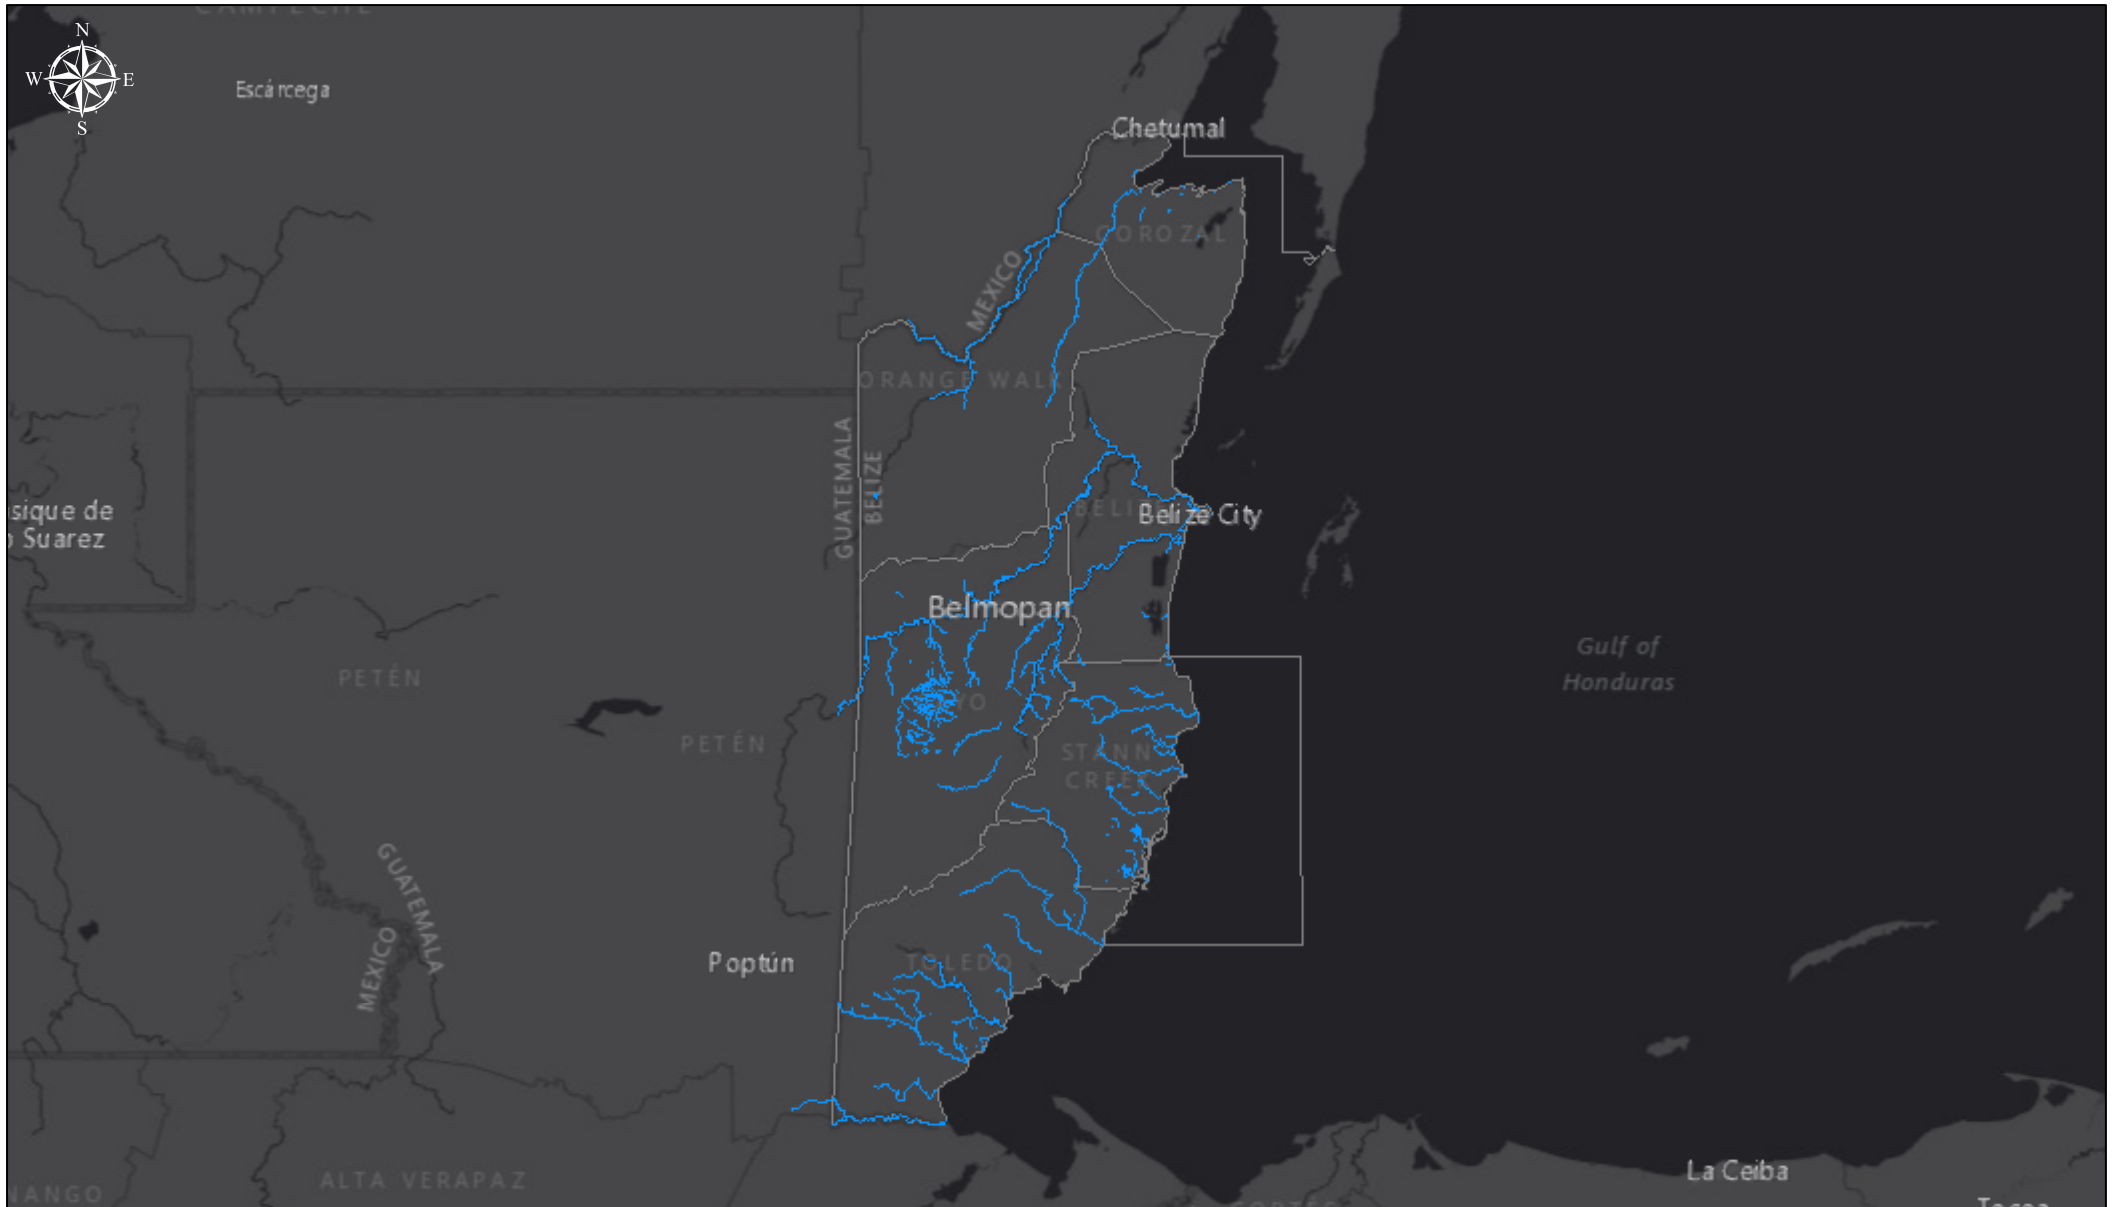

Belize National Spatial Data Infrastructure

5/4/2019, 5:48:04 PM (Sources: MNR; Author: Sylvia, Spatial Data Dept)

- Waterways
- CountryBoundary