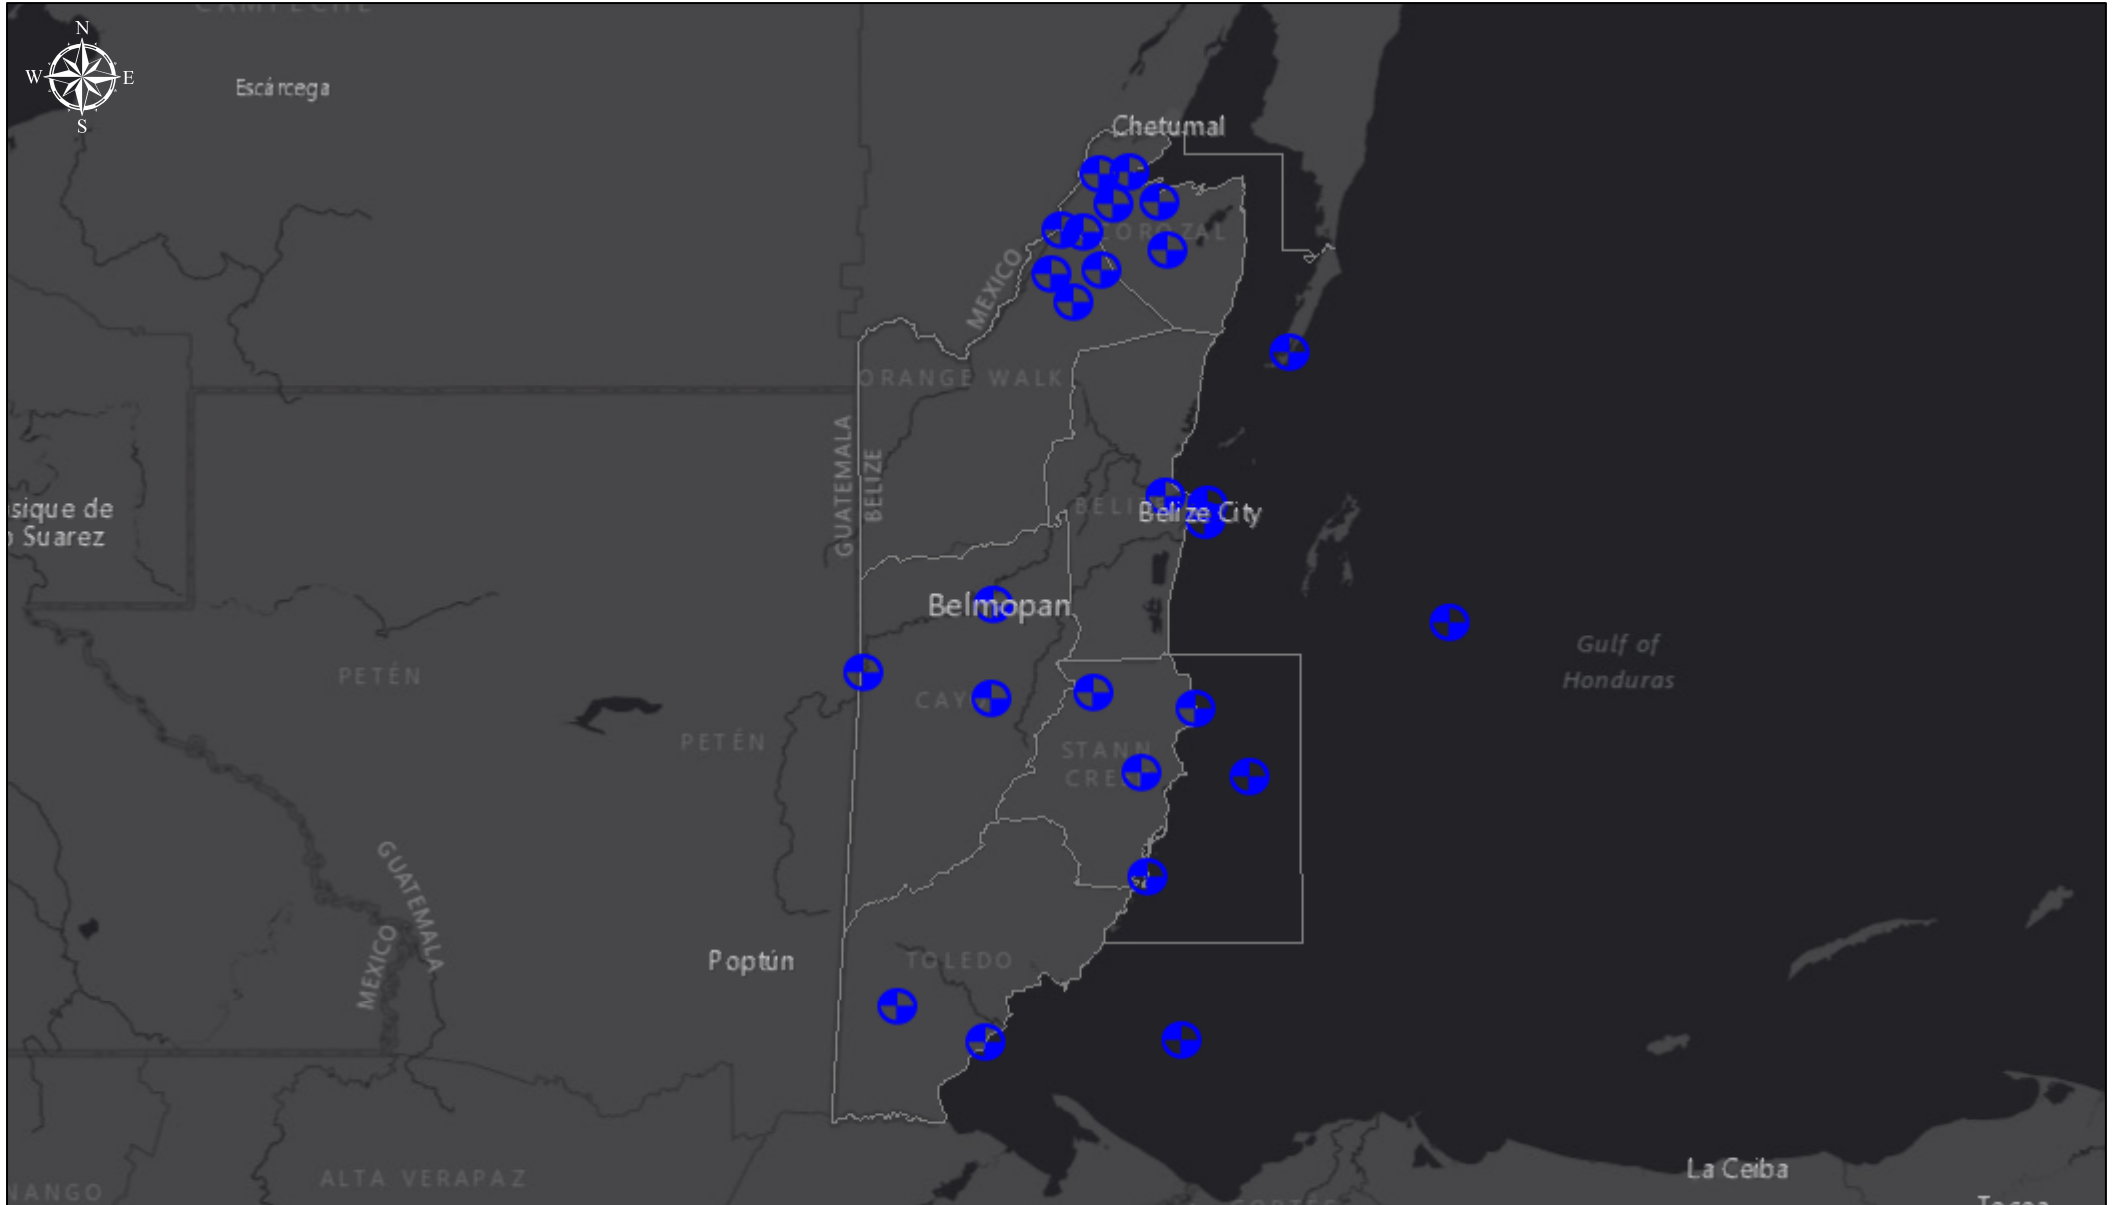

Belize National Spatial Data Infrastructure

5/4/2019, 5:47:41 PM (Sources: MNR; Author: Sylvia, Spatial Data Dept)

-  Weather Stations
-  CountryBoundary