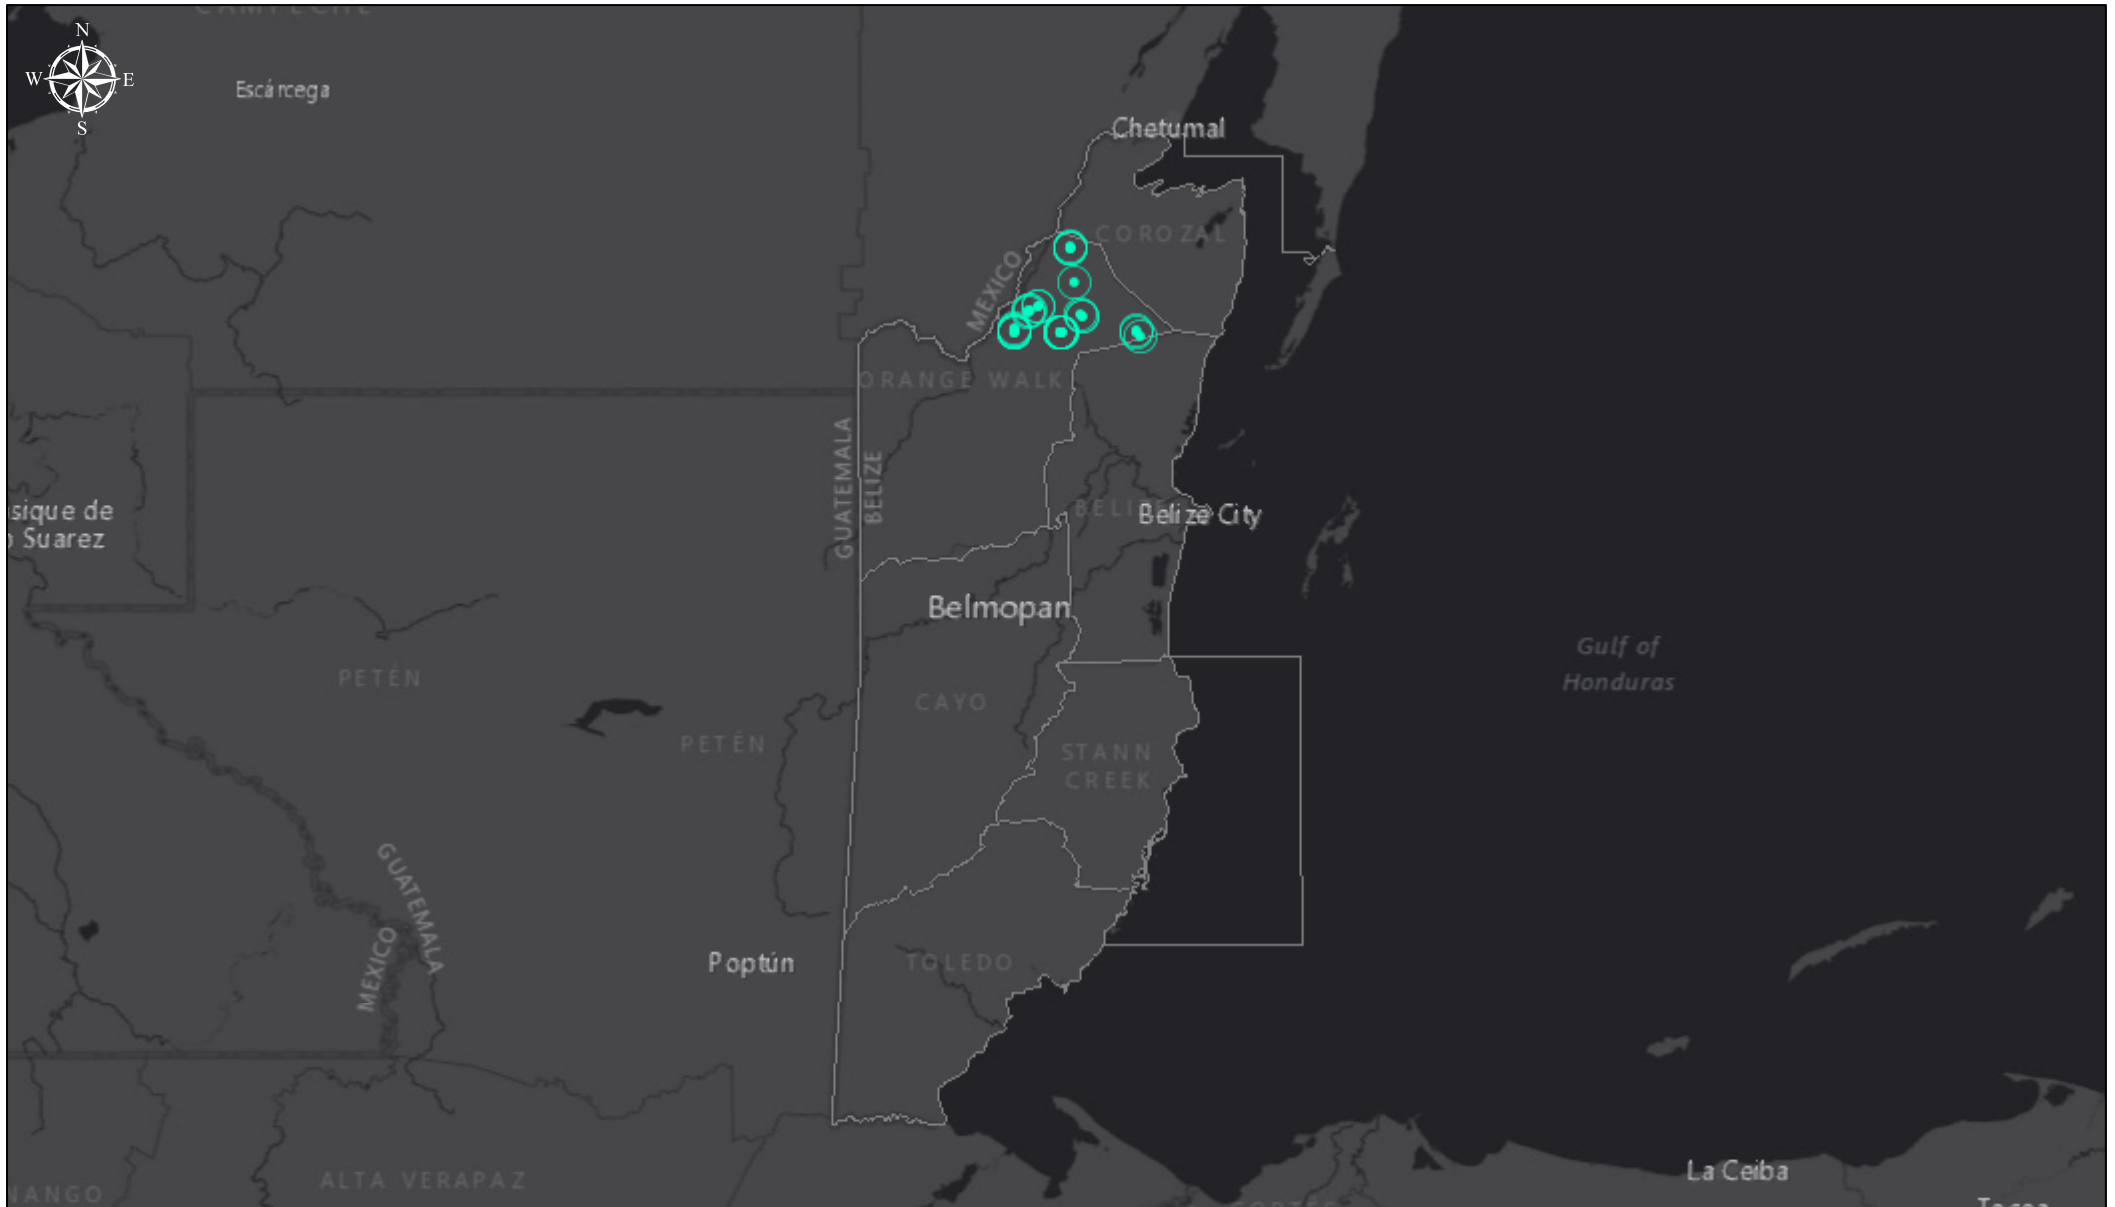

# Belize National Spatial Data Infrastructure

5/4/2019, 5:47:30 PM (Sources: MNR; Author: Sylvia, Spatial Data Dept )

-  Wells - Orange Walk
-  CountryBoundary