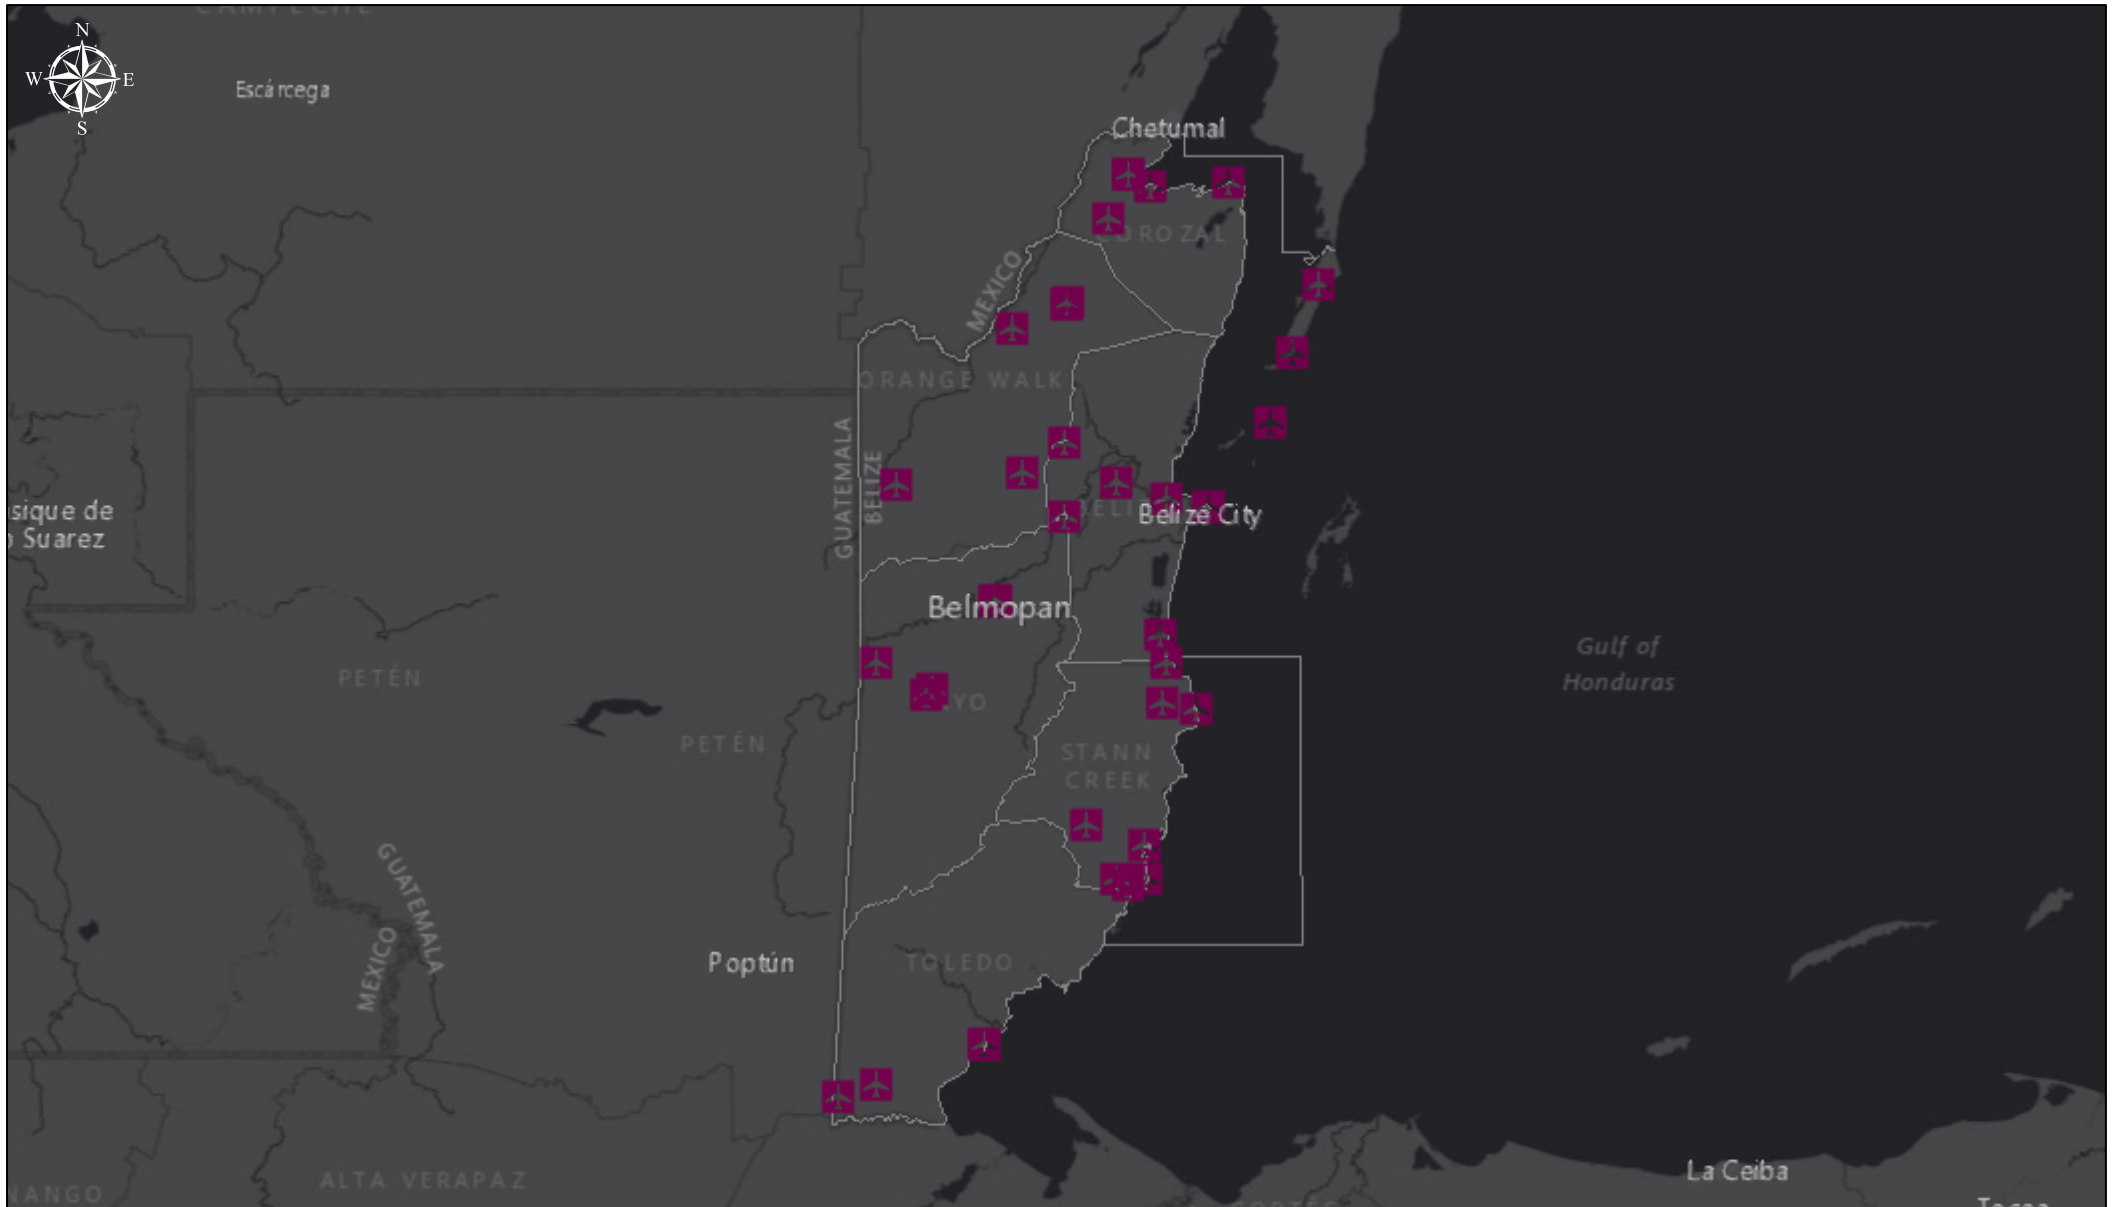

Belize National Spatial Data Infrastructure

5/4/2019, 5:35:51 PM (Sources: MNR, MoW; Author: Sylvia, Spatial Data Dept)

-  Airport
-  CountryBoundary