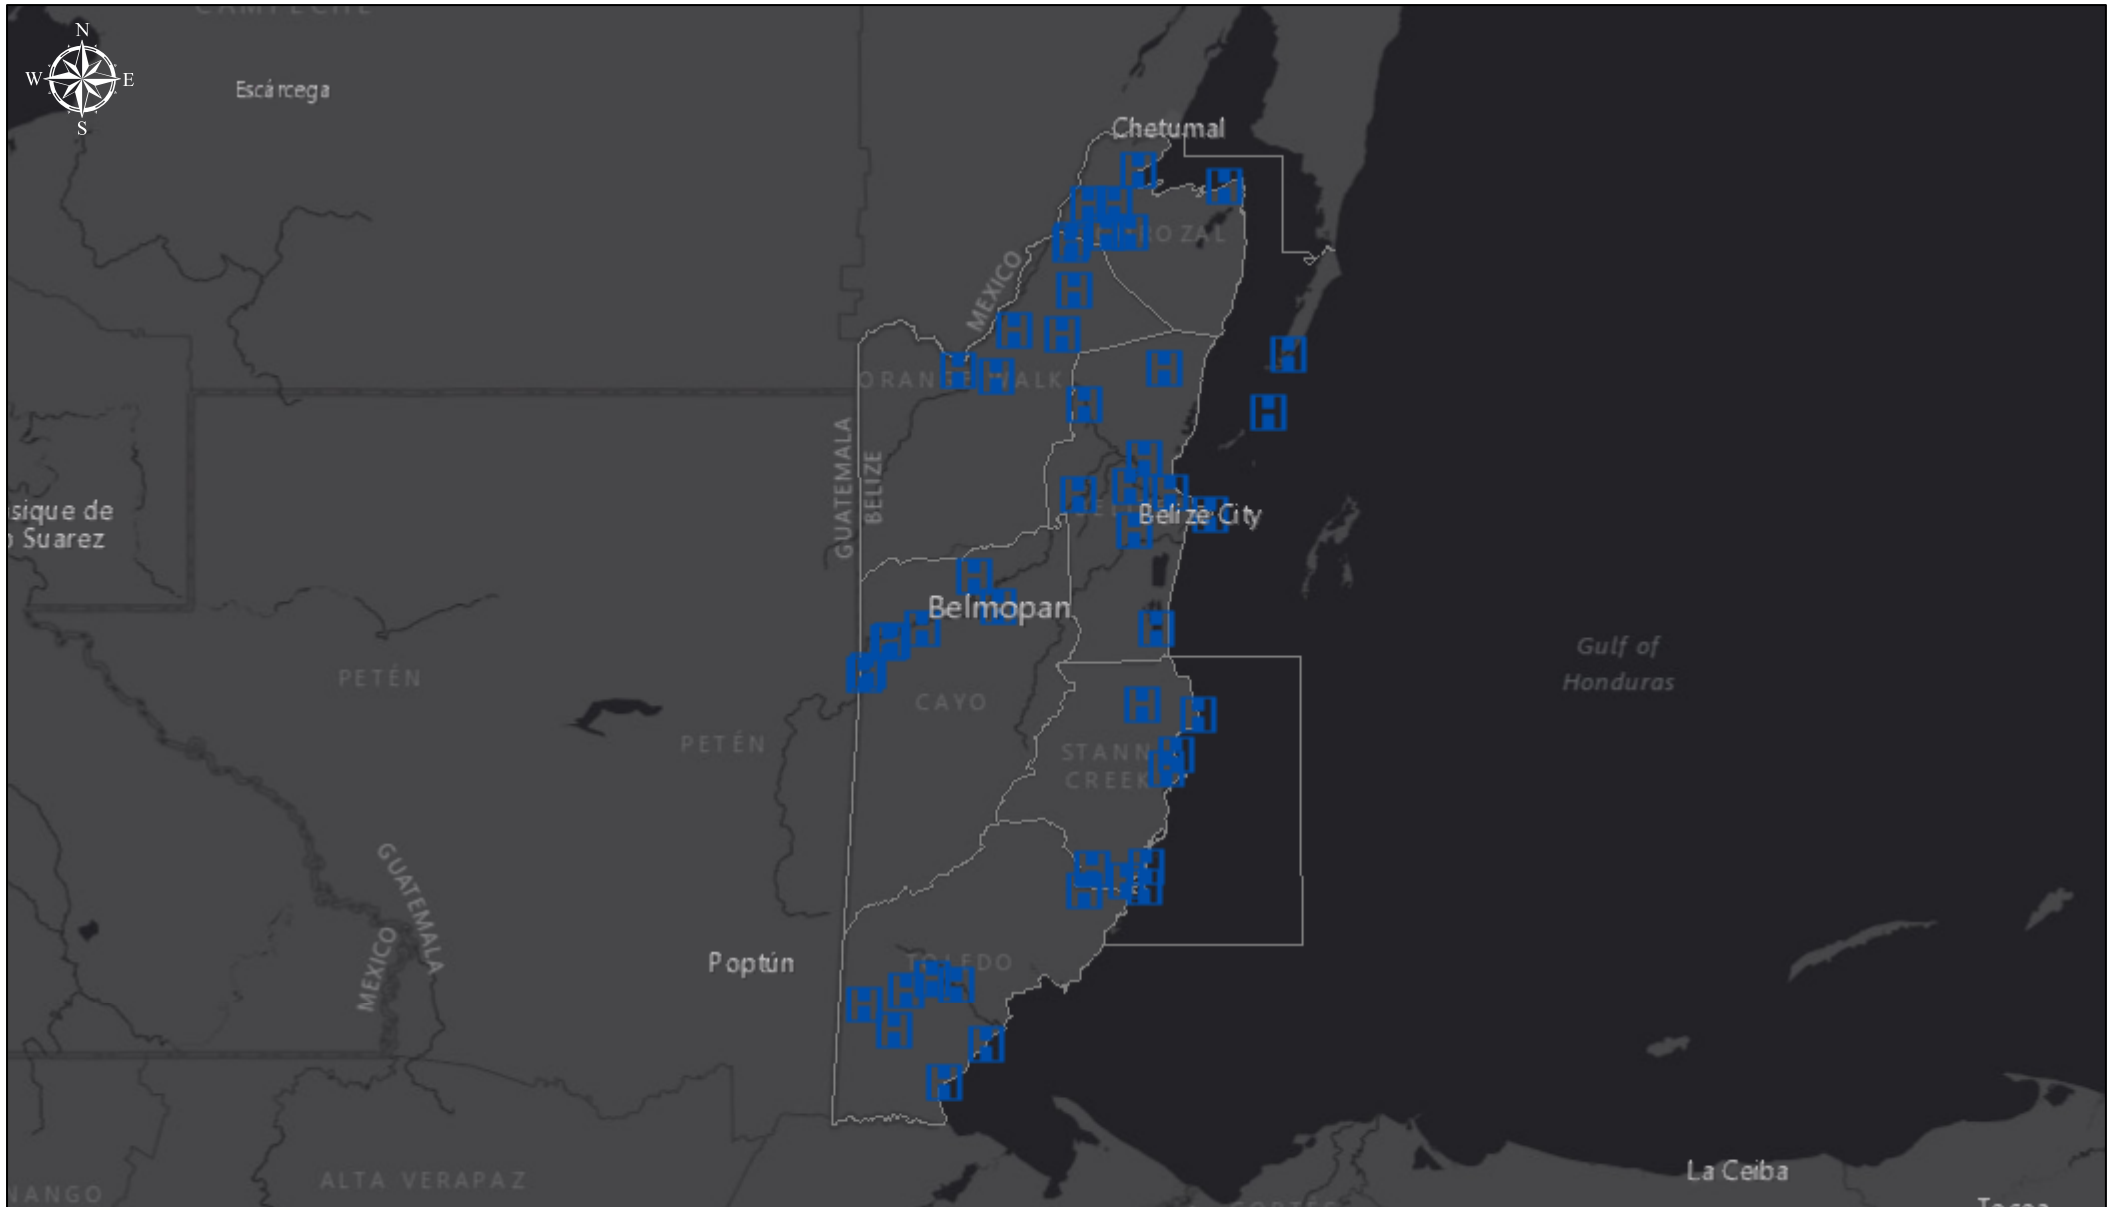

Belize National Spatial Data Infrastructure

5/4/2019, 5:34:40 PM (Sources: MNR; Author: Sylvia, Spatial Data Dept)

-  Health Facilities
-  CountryBoundary

Esri, HERE, Garmin, (c) OpenStreetMap contributors, and the GIS user community
BNSDI Key Stakeholders