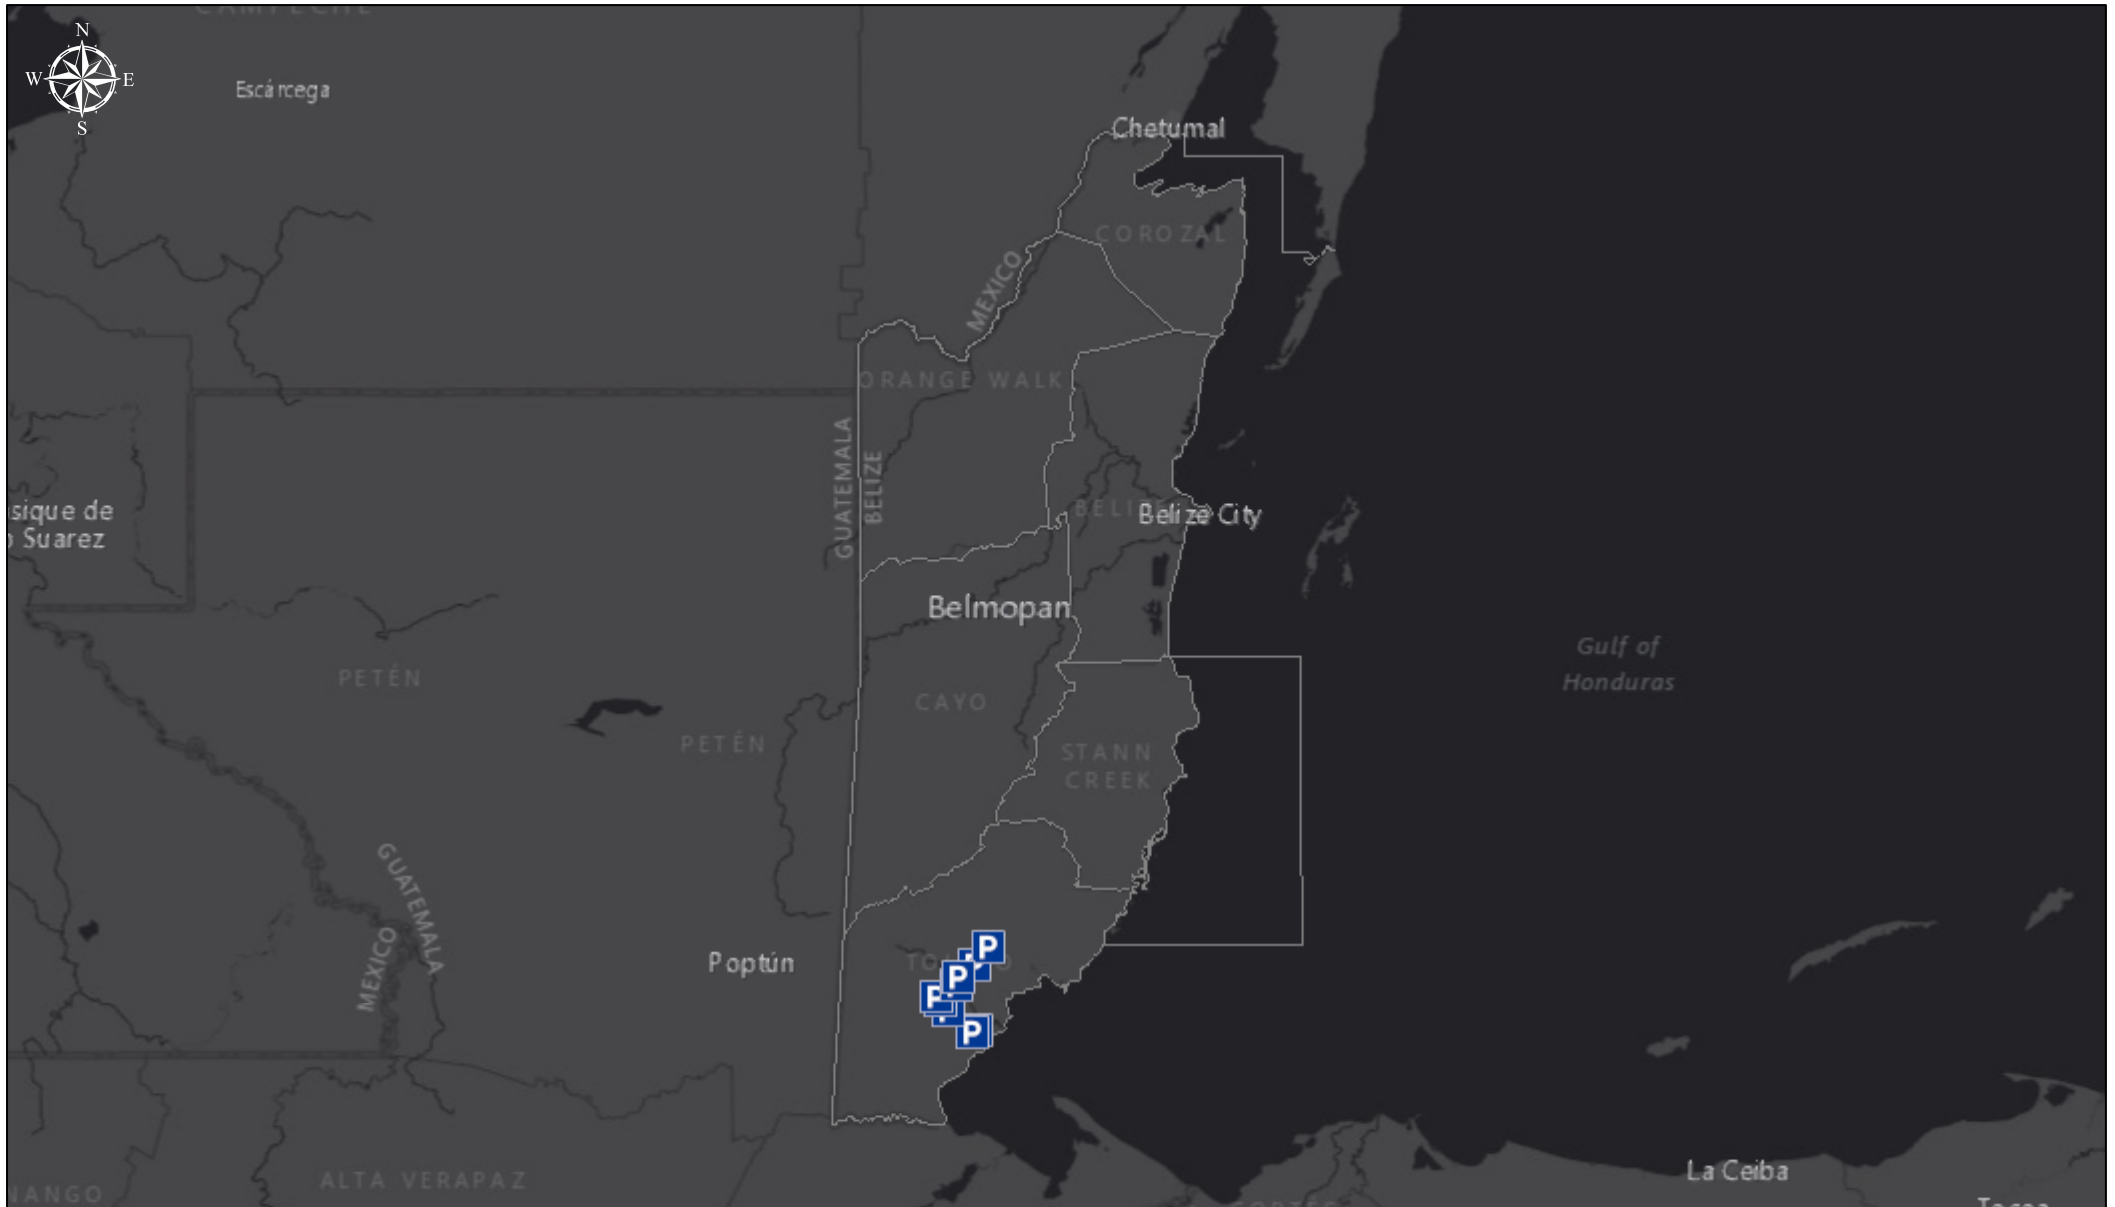

Belize National Spatial Data Infrastructure

5/4/2019, 5:34:50 PM (Sources: MNR; Author: Sylvia, Spatial Data Dept)

-  Parking Area
-  CountryBoundary