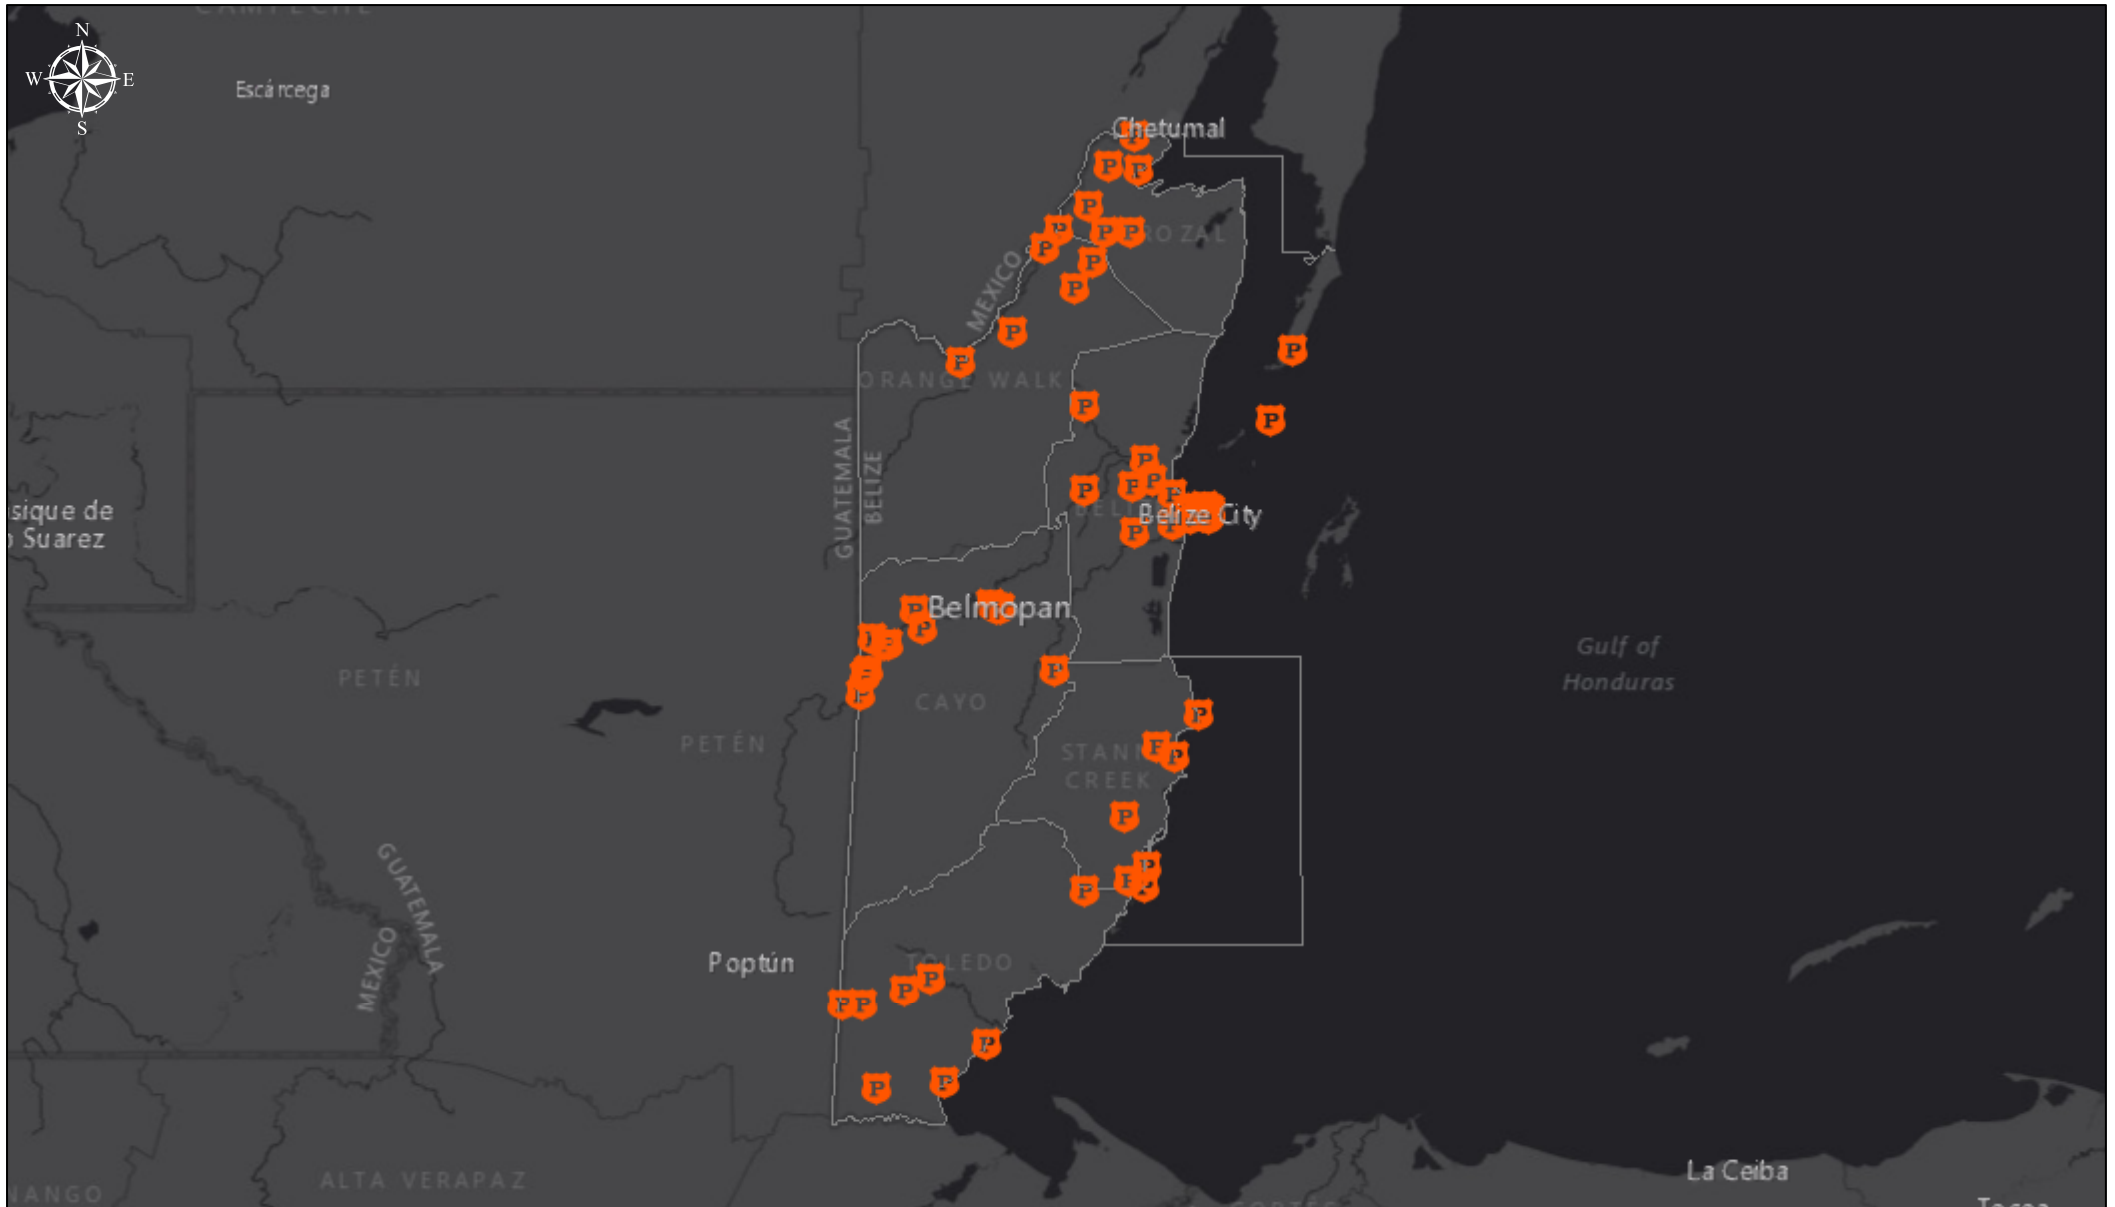

# Belize National Spatial Data Infrastructure

5/4/2019, 5:35:05 PM (Sources: MNR; Author: Sylvia, Spatial Data Dept )

-  Police Stations
-  CountryBoundary

Esri, HERE, Garmin, (c) OpenStreetMap contributors, and the GIS user community  
BNSDI Key Stakeholders