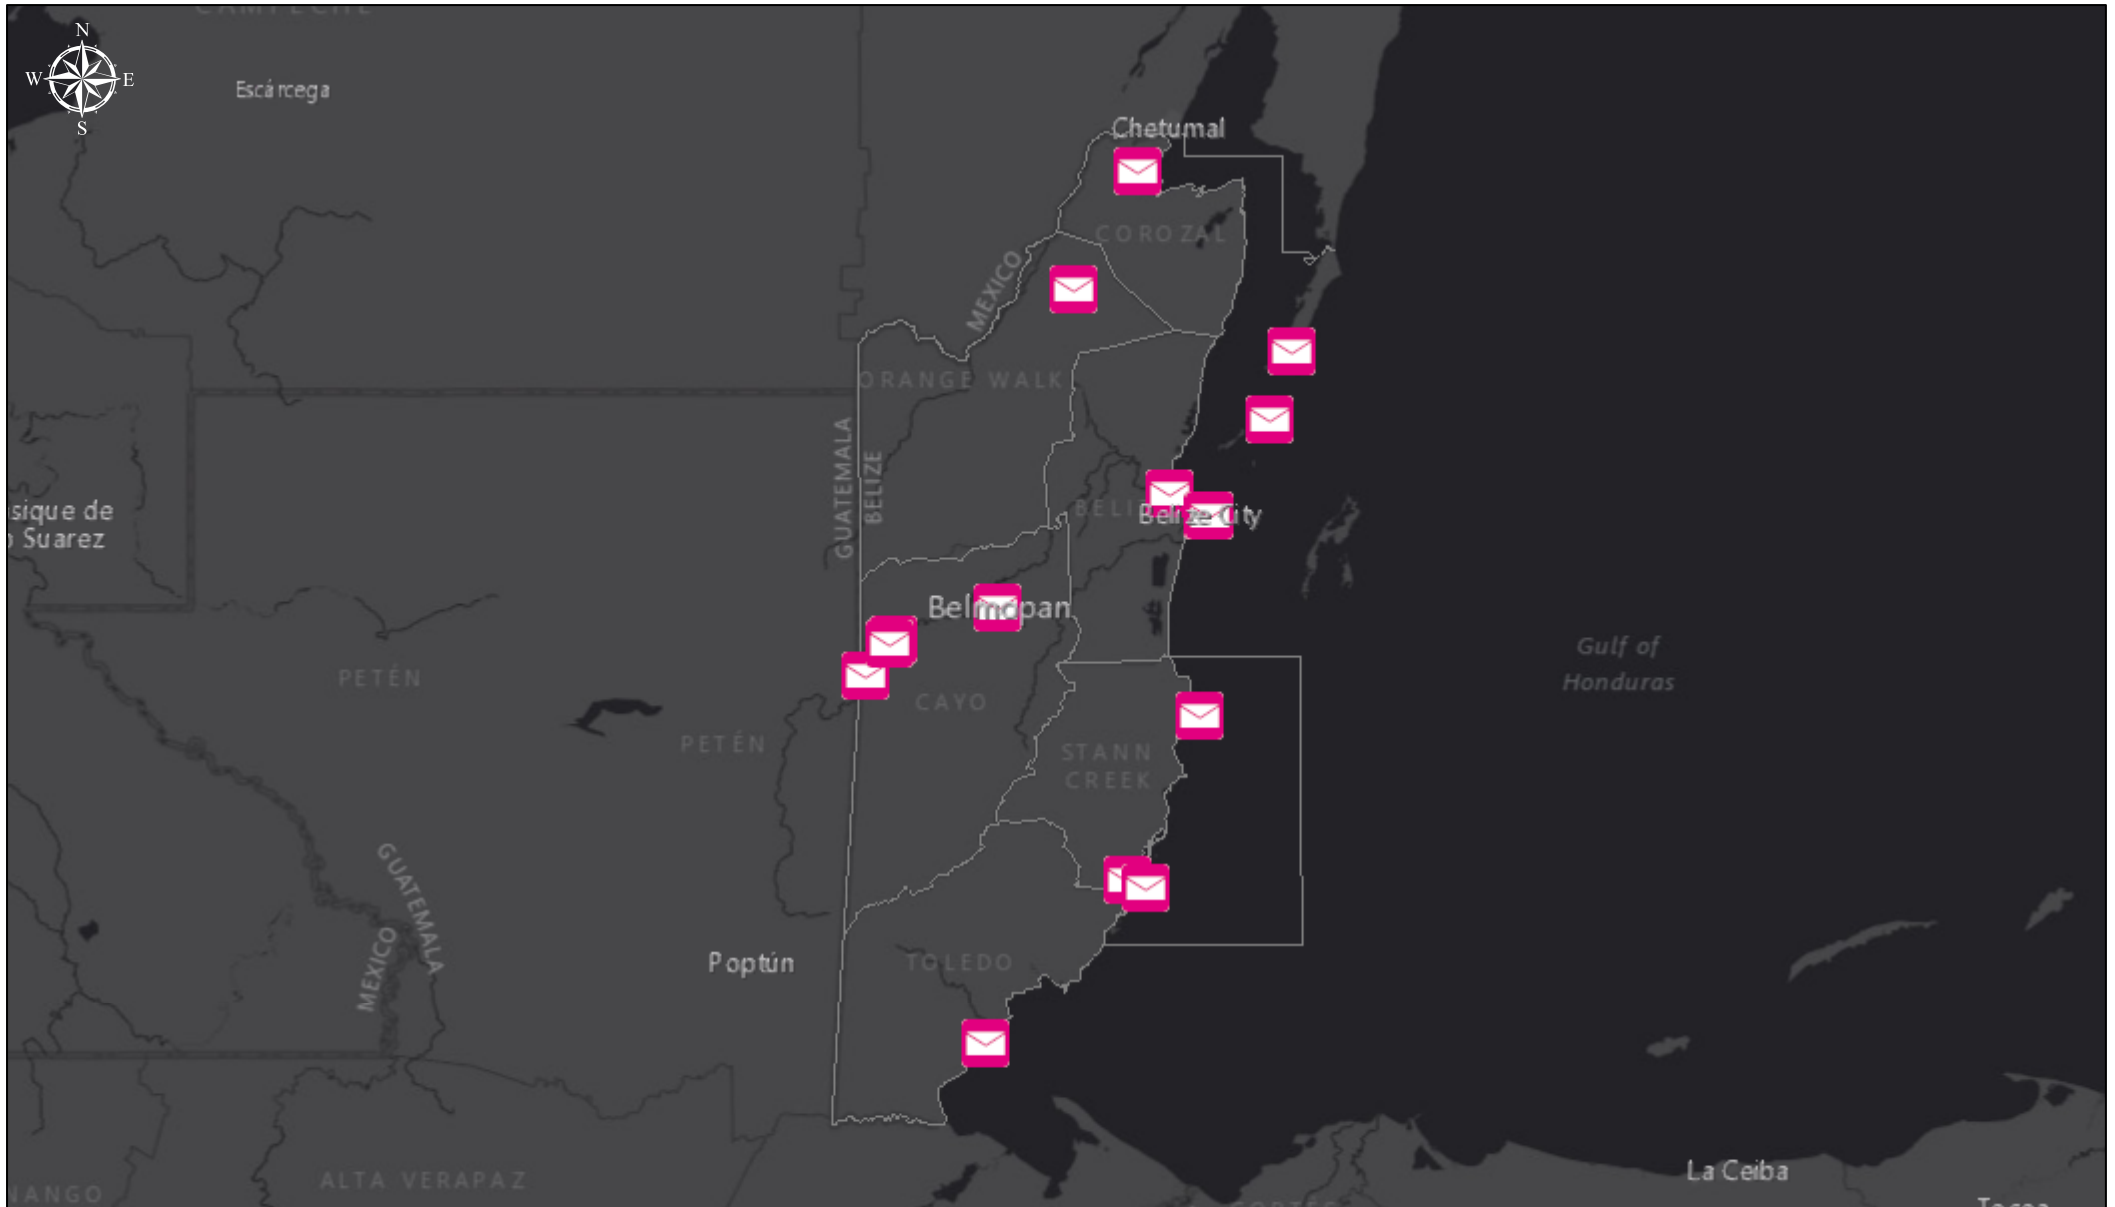

# Belize National Spatial Data Infrastructure

5/4/2019, 5:35:16 PM (Sources: MNR; Author: Sylvia, Spatial Data Dept )

Post Office

Country Boundary

1:2,311,162

Esri, HERE, Garmin, (c) OpenStreetMap contributors, and the GIS user community  
BNSDI Key Stakeholders