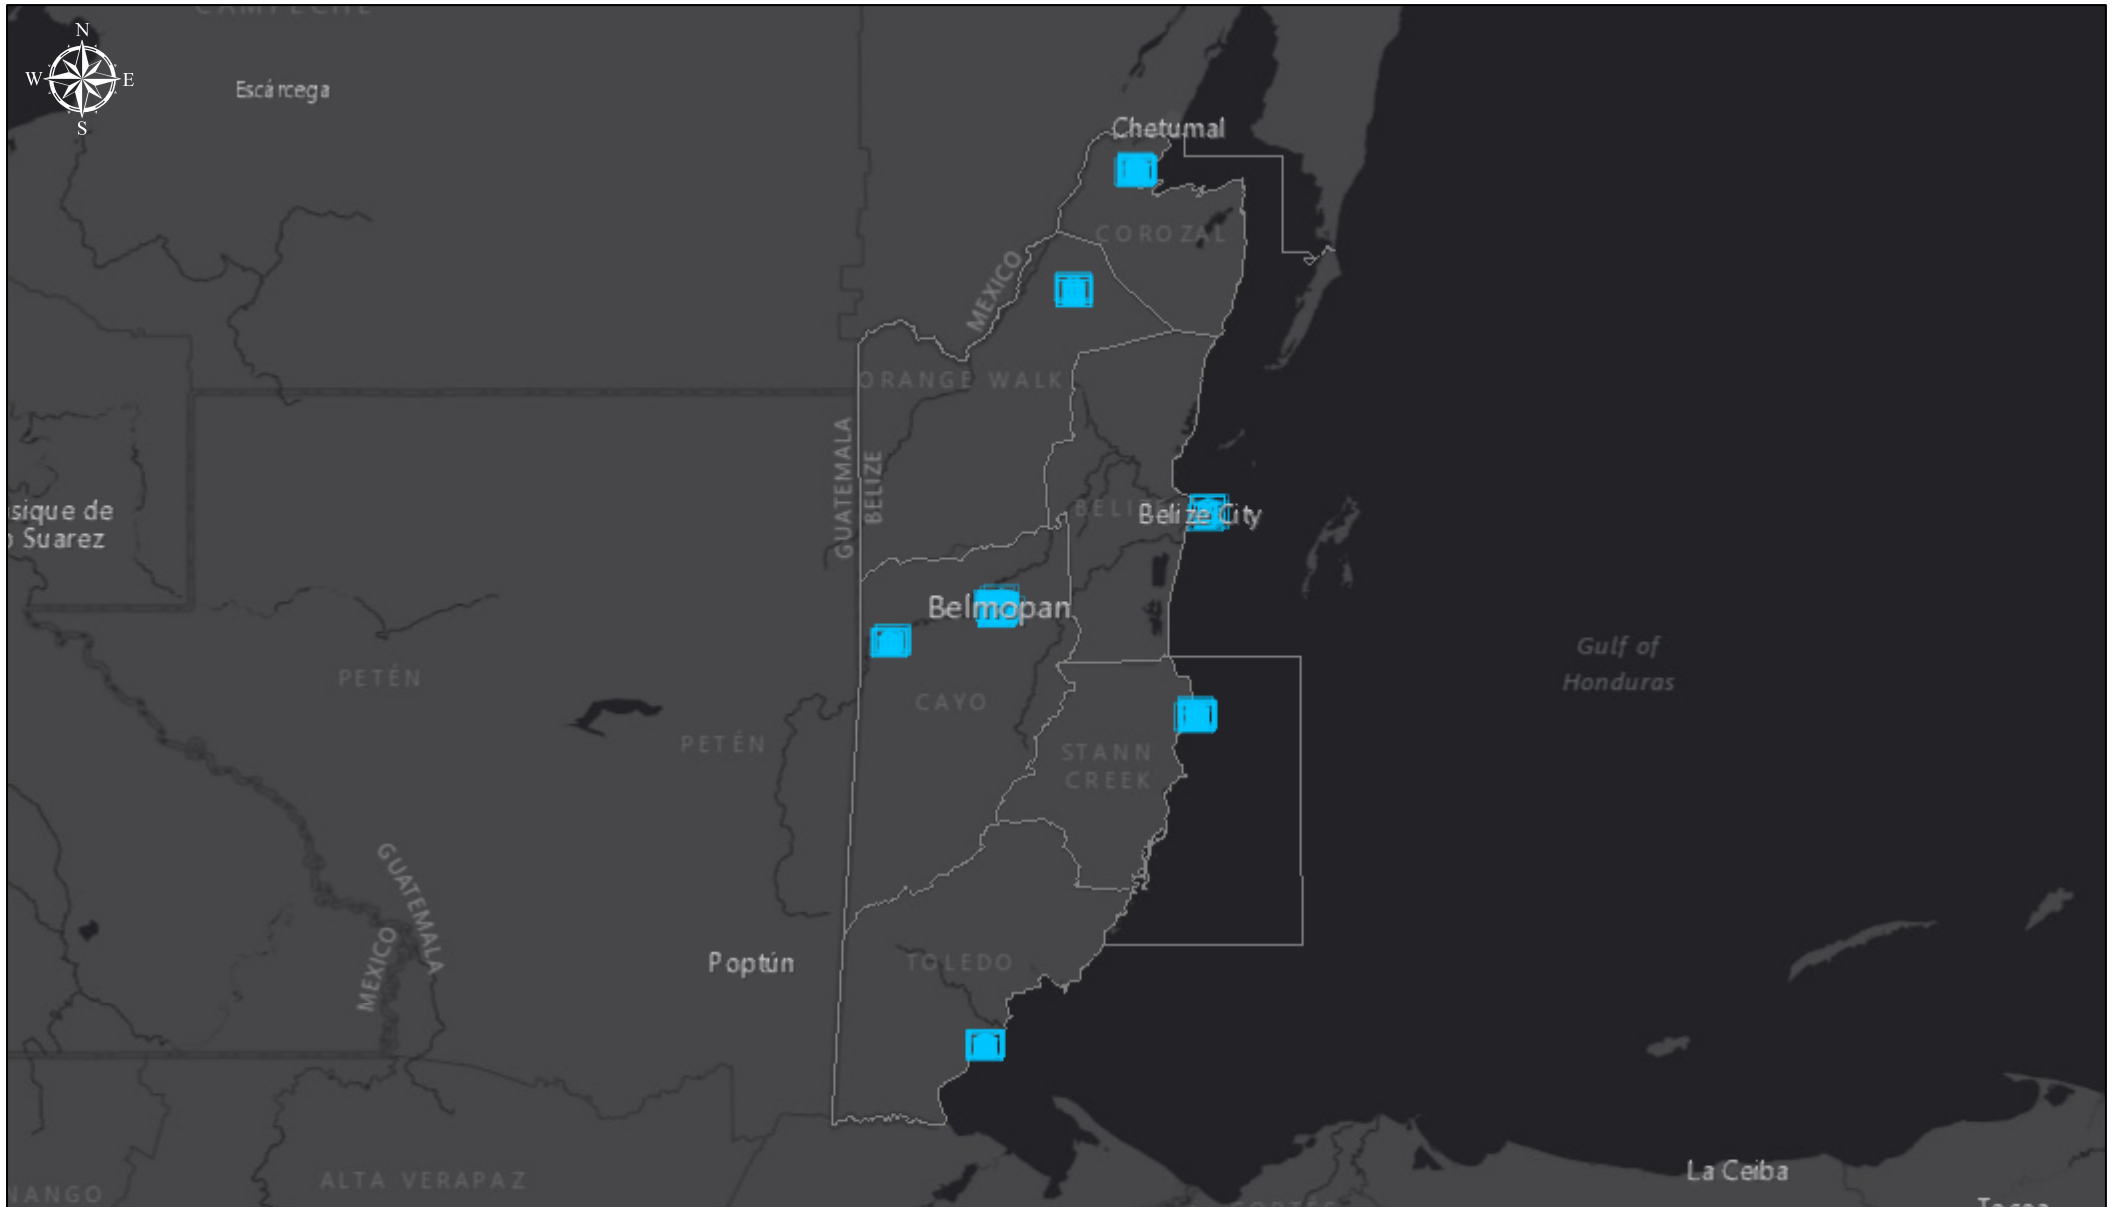

Belize National Spatial Data Infrastructure

5/4/2019, 5:35:25 PM (Sources: MNR; Author: Sylvia, Spatial Data Dept)

-  Public Buildings
-  Country Boundary

Esri, HERE, Garmin, (c) OpenStreetMap contributors, and the GIS user community
BNSDI Key Stakeholders