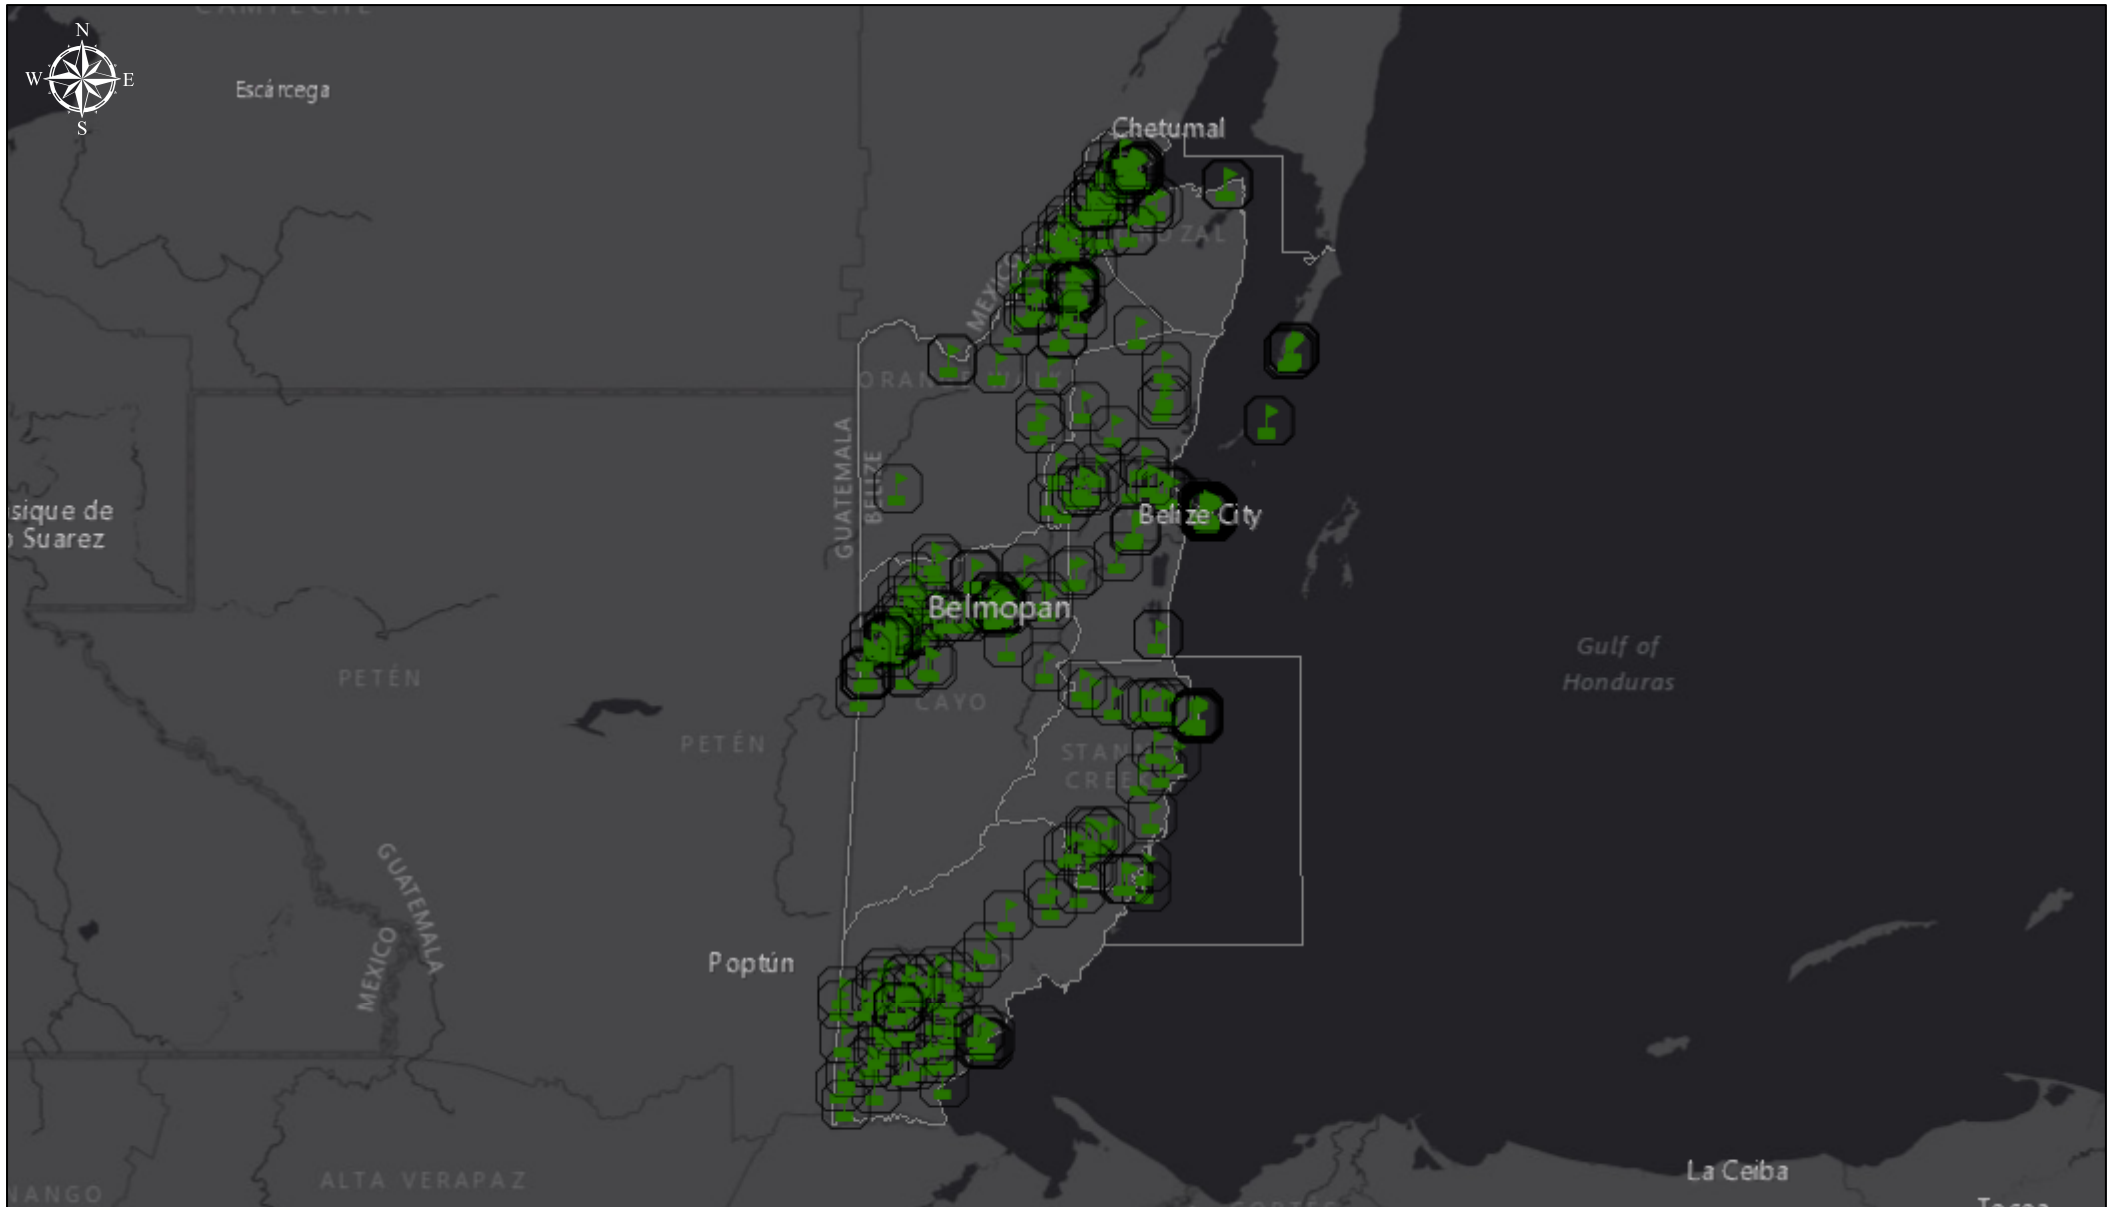

Belize National Spatial Data Infrastructure

5/4/2019, 5:35:41 PM (Sources: MNR; Author: Sylvia, Spatial Data Dept)

School

CountryBoundary

1:2,311,162

Esri, HERE, Garmin, (c) OpenStreetMap contributors, and the GIS user community
BNSDI Key Stakeholders