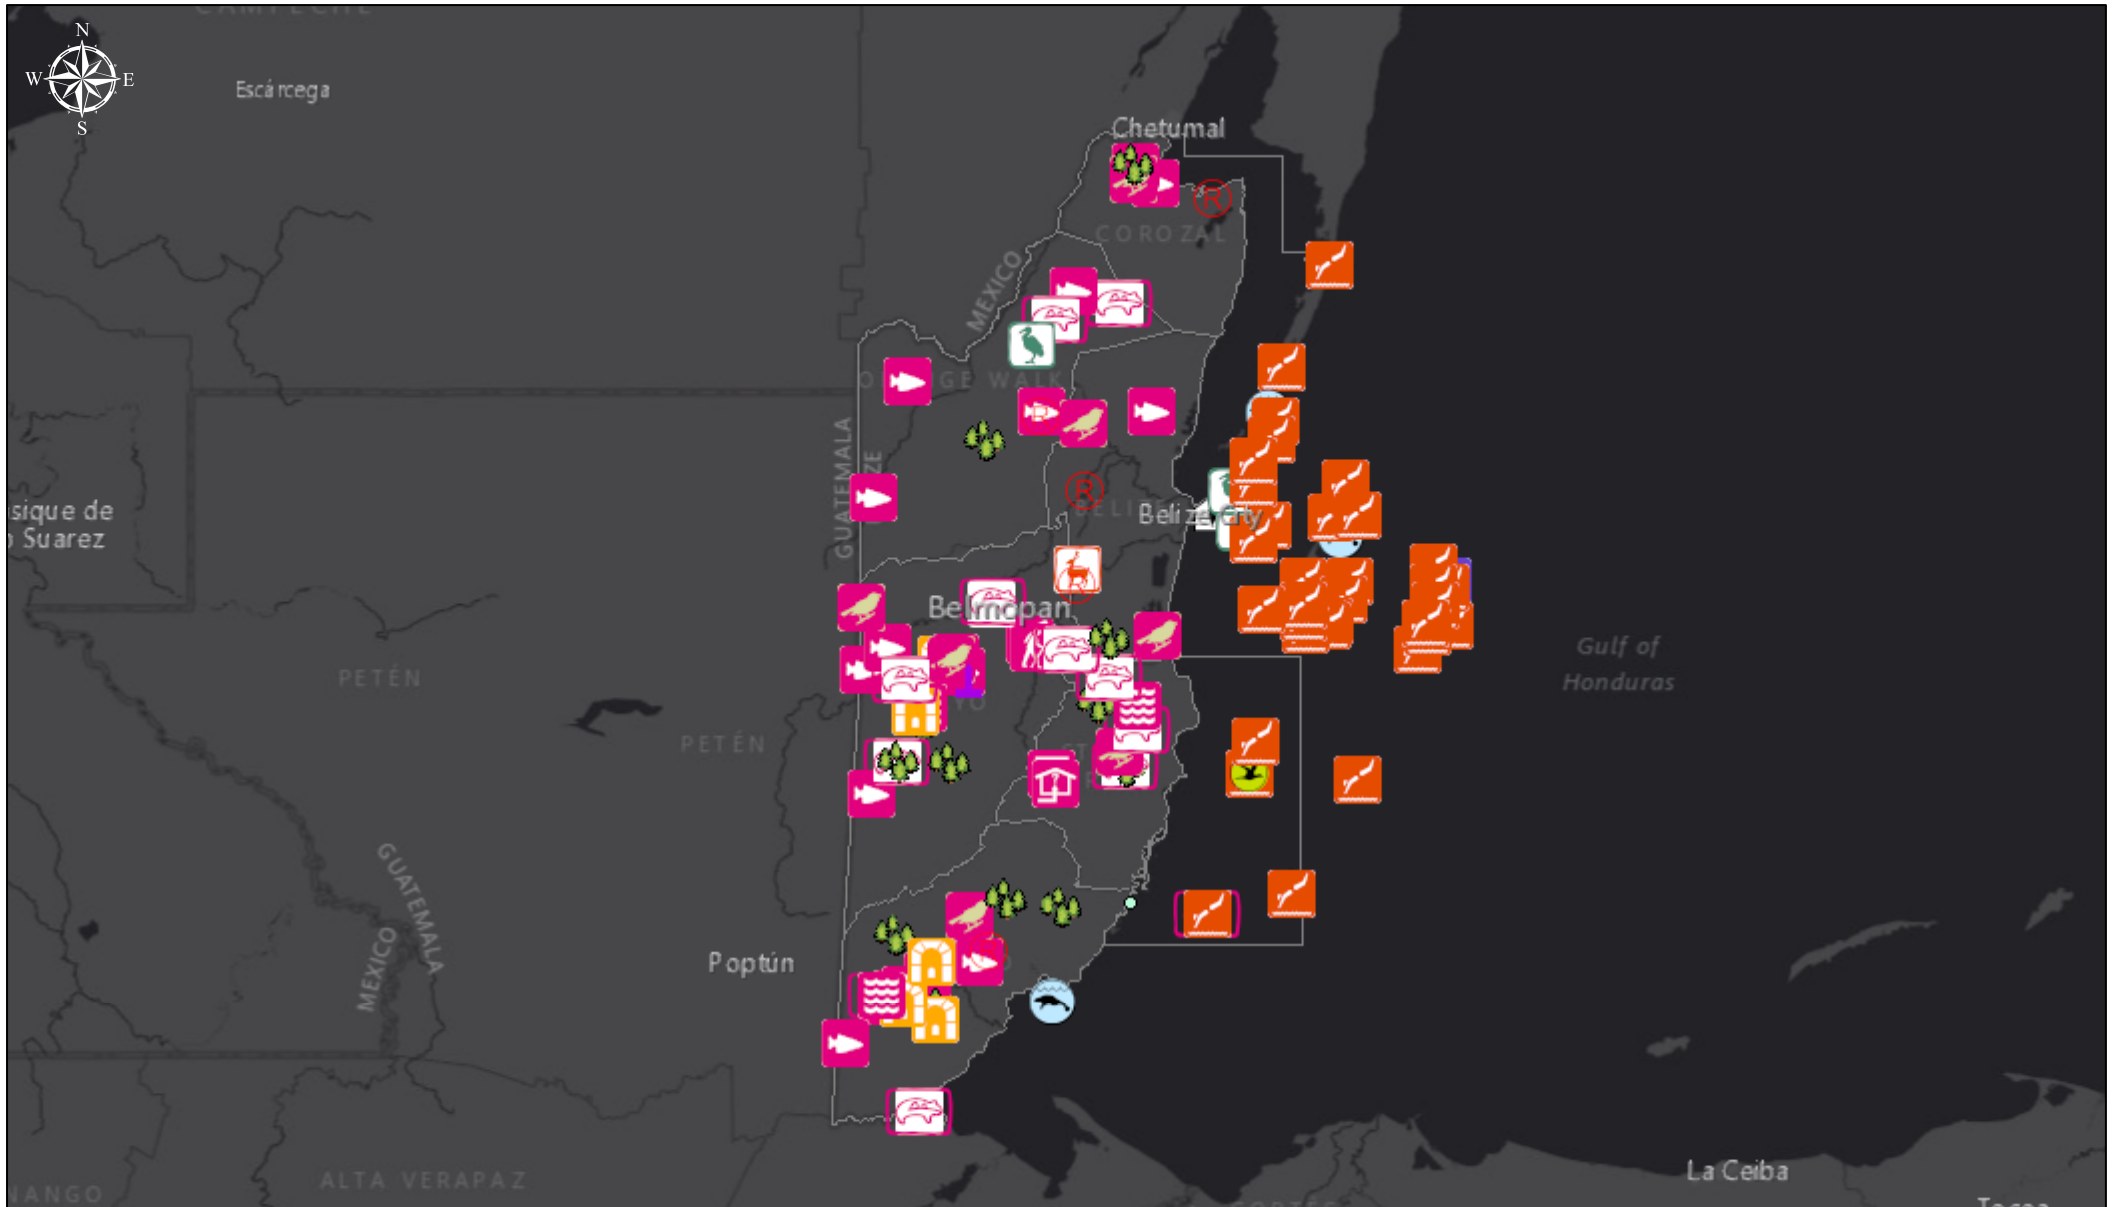

# Belize National Spatial Data Infrastructure

5/4/2019, 5:36:22 PM (Sources: MNR; Author: Sylvia, Spatial Data Dept )

Esri, HERE, Garmin, (c) OpenStreetMap contributors, and the GIS user community  
BNSDI Key Stakeholders