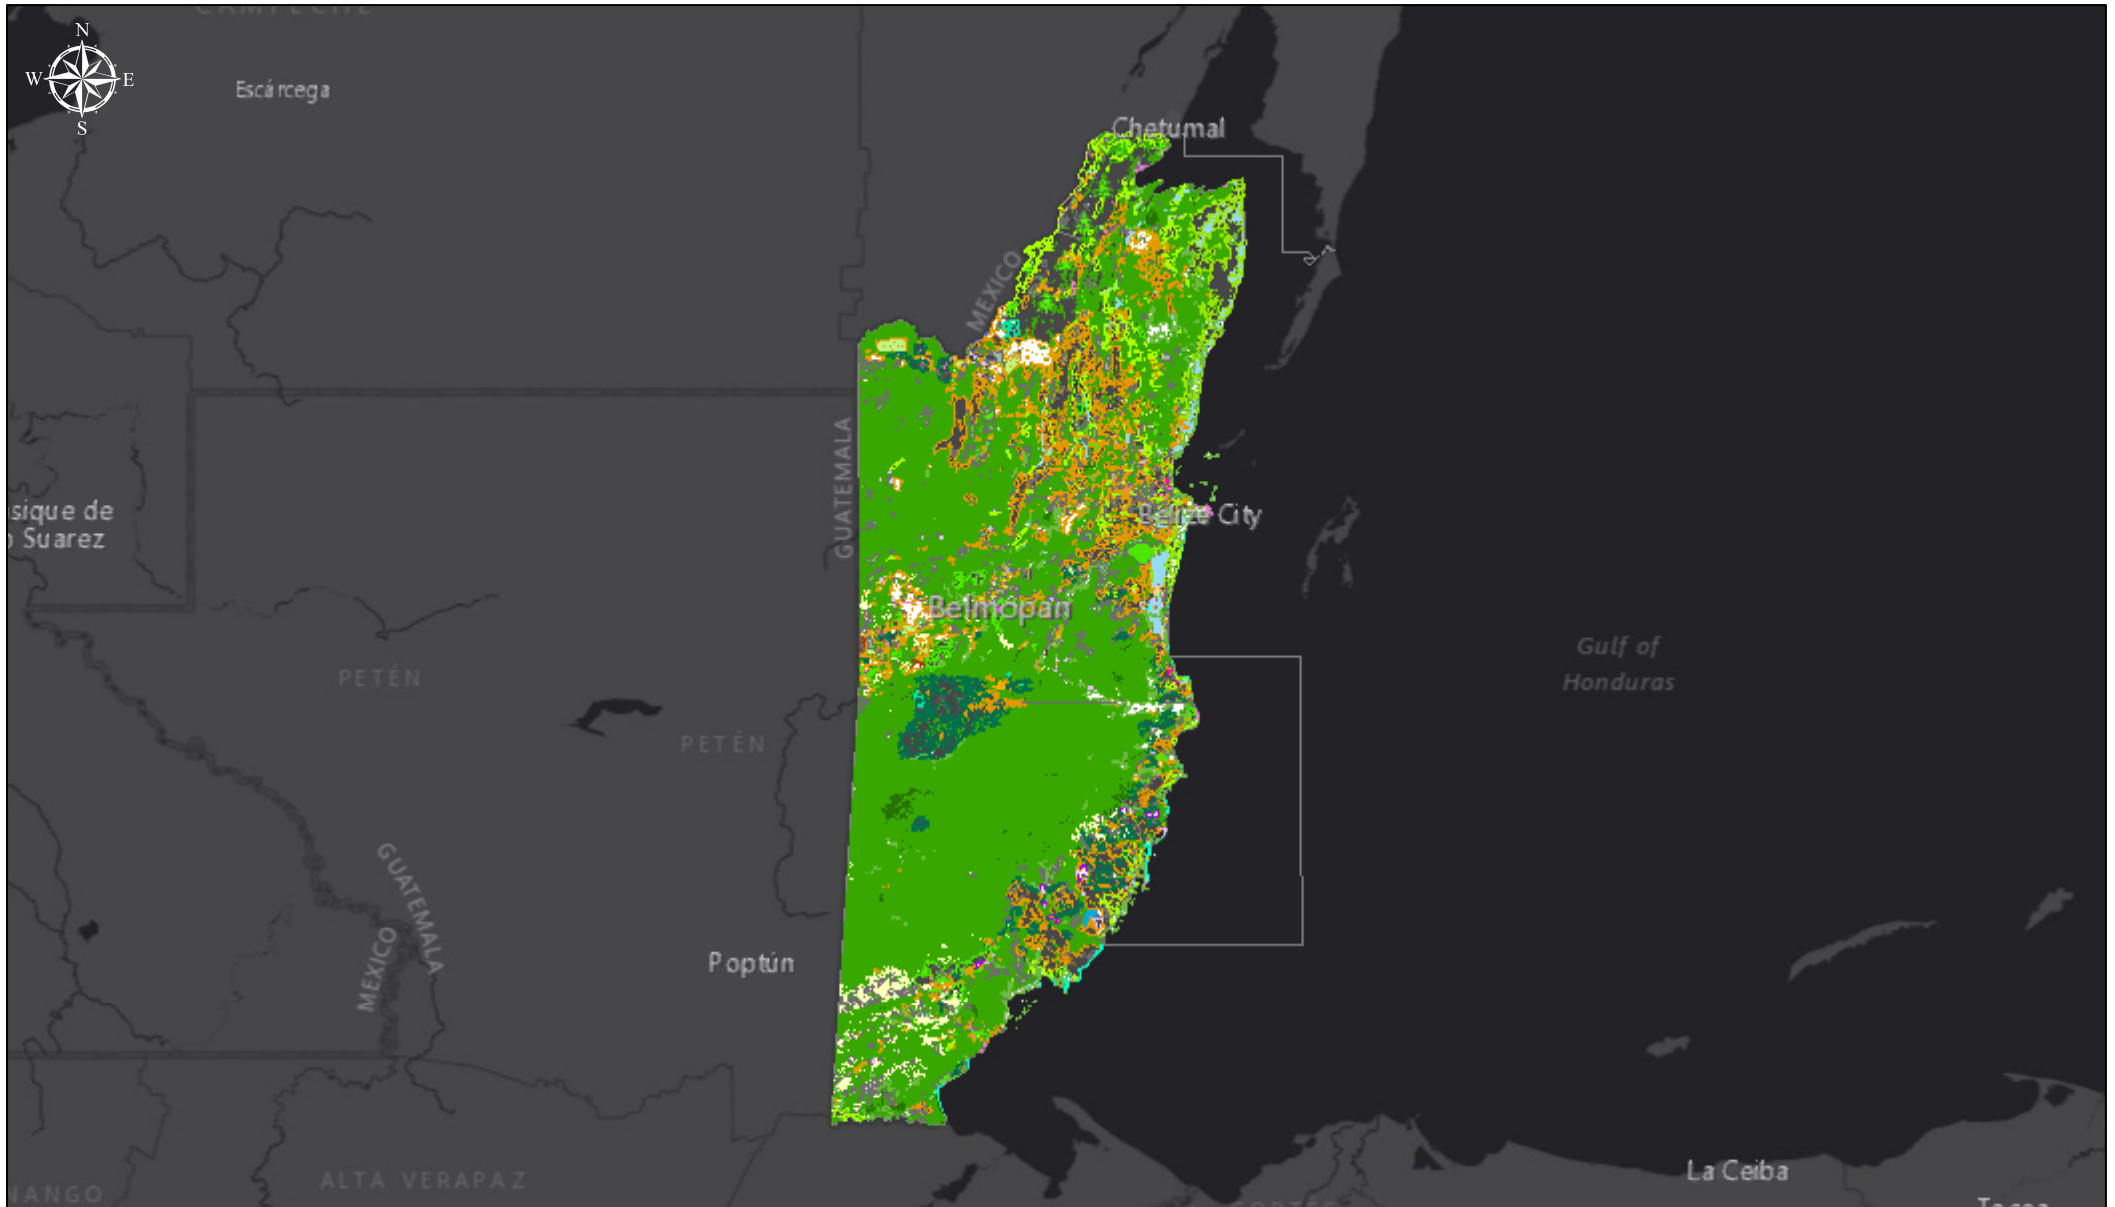

# Belize National Spatial Data Infrastructure

5/4/2019, 5:44:31 PM (Sources: MNR; Author: Sylvia, Spatial Data Dept )

Esri, HERE, Garmin, (c) OpenStreetMap contributors, and the GIS user community  
Land Information Center  
BNSDI Key Stakeholders