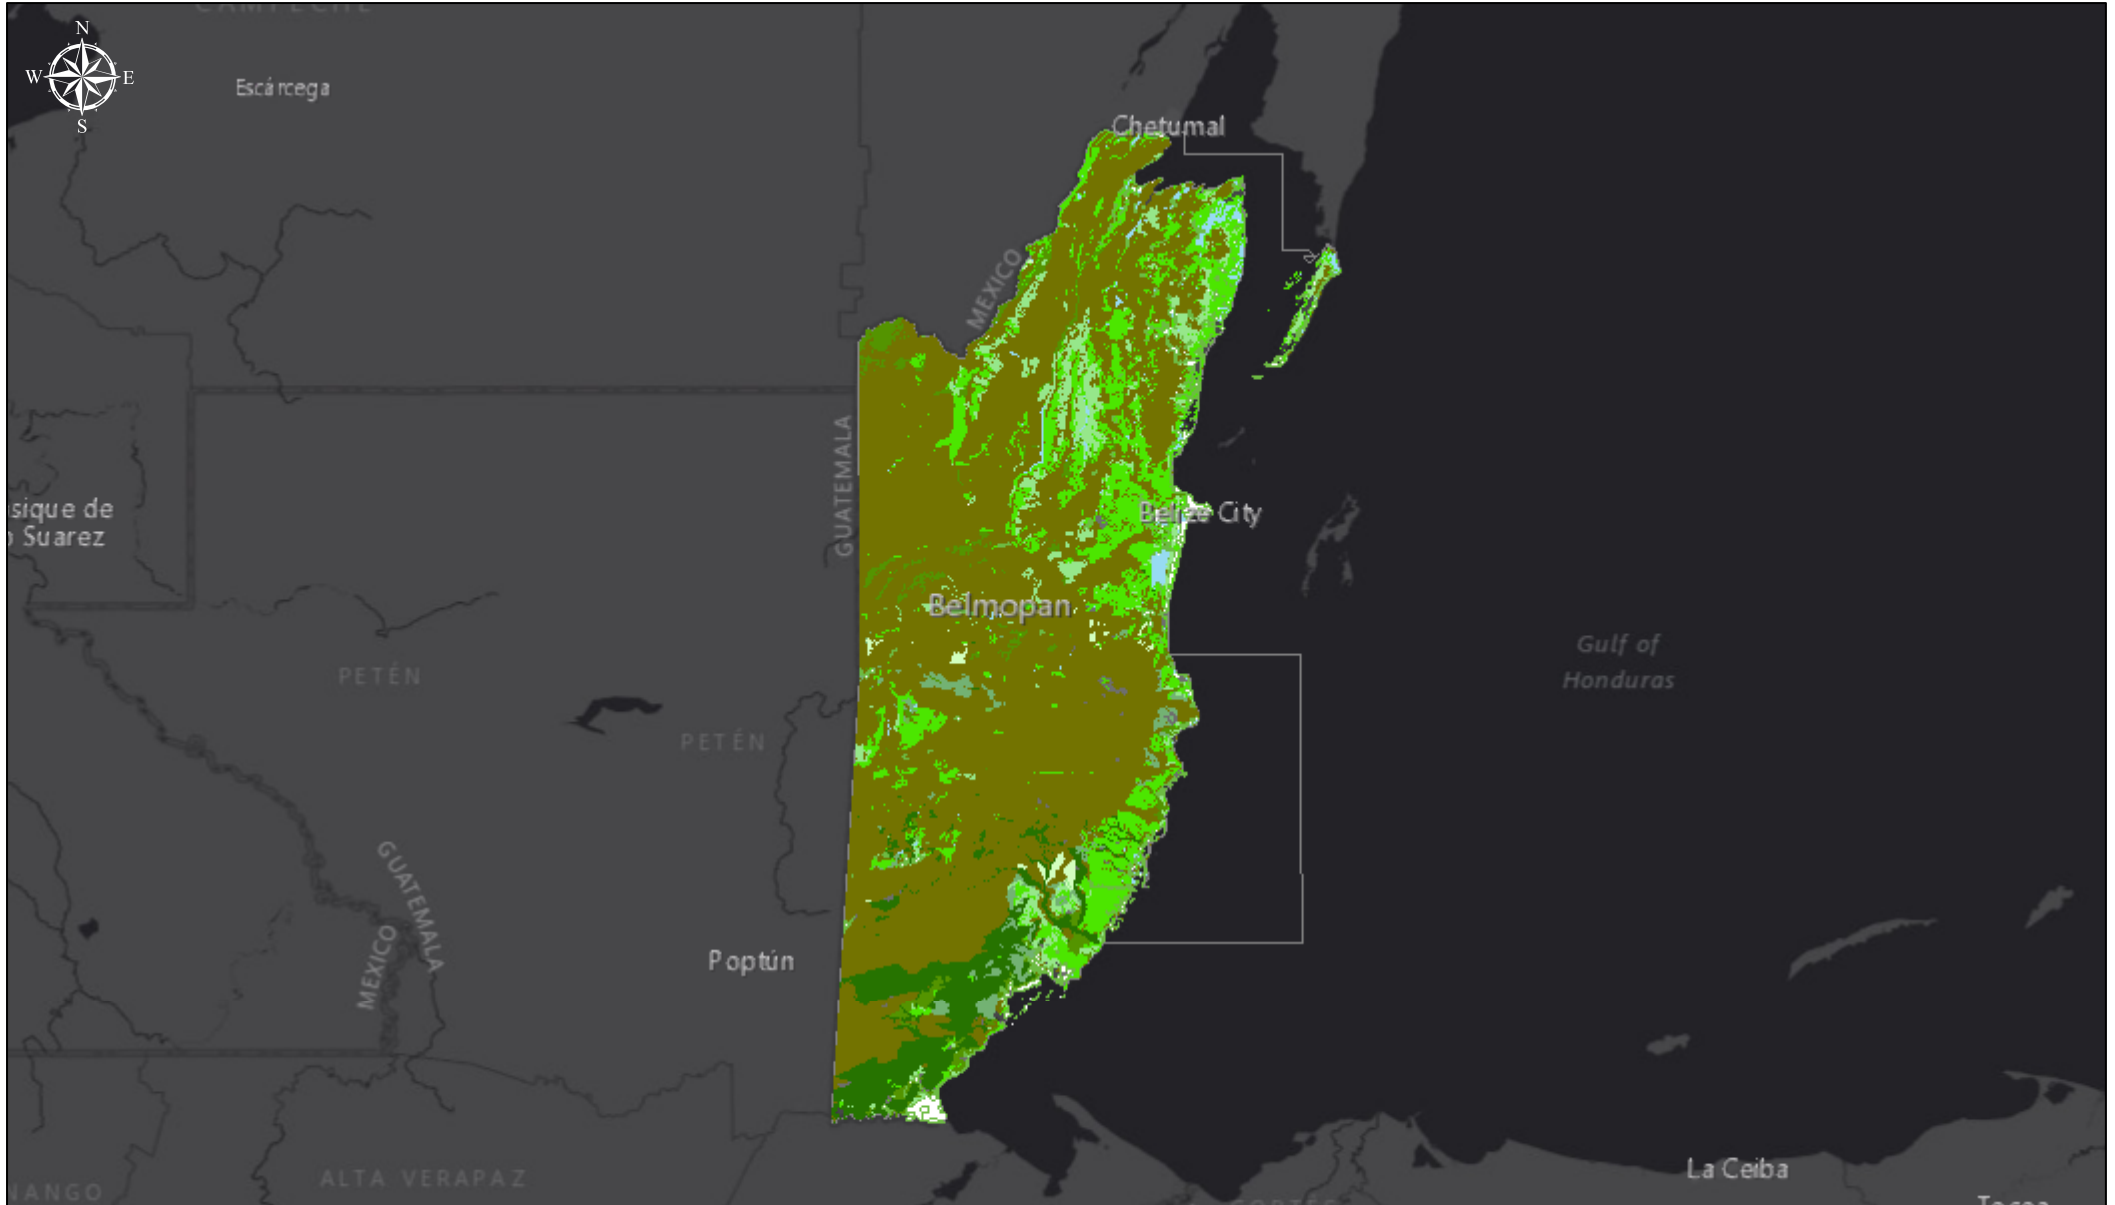

Belize National Spatial Data Infrastructure

5/4/2019, 5:44:42 PM (Sources: MNR; Author: Sylvia, Spatial Data Dept)

Vegetation Cover

- | | | | | | | | | |
|--|---------------------|--------------------------|----------|------------|-------------|--------------|-------|-----------------|
| | broadleaf evergreen | broadleaf semi-deciduous | mangrove | non-forest | open forest | swamp forest | water | CountryBoundary |
| | broadleaf evergreen | broadleaf semi-deciduous | mangrove | non-forest | open forest | swamp forest | water | CountryBoundary |