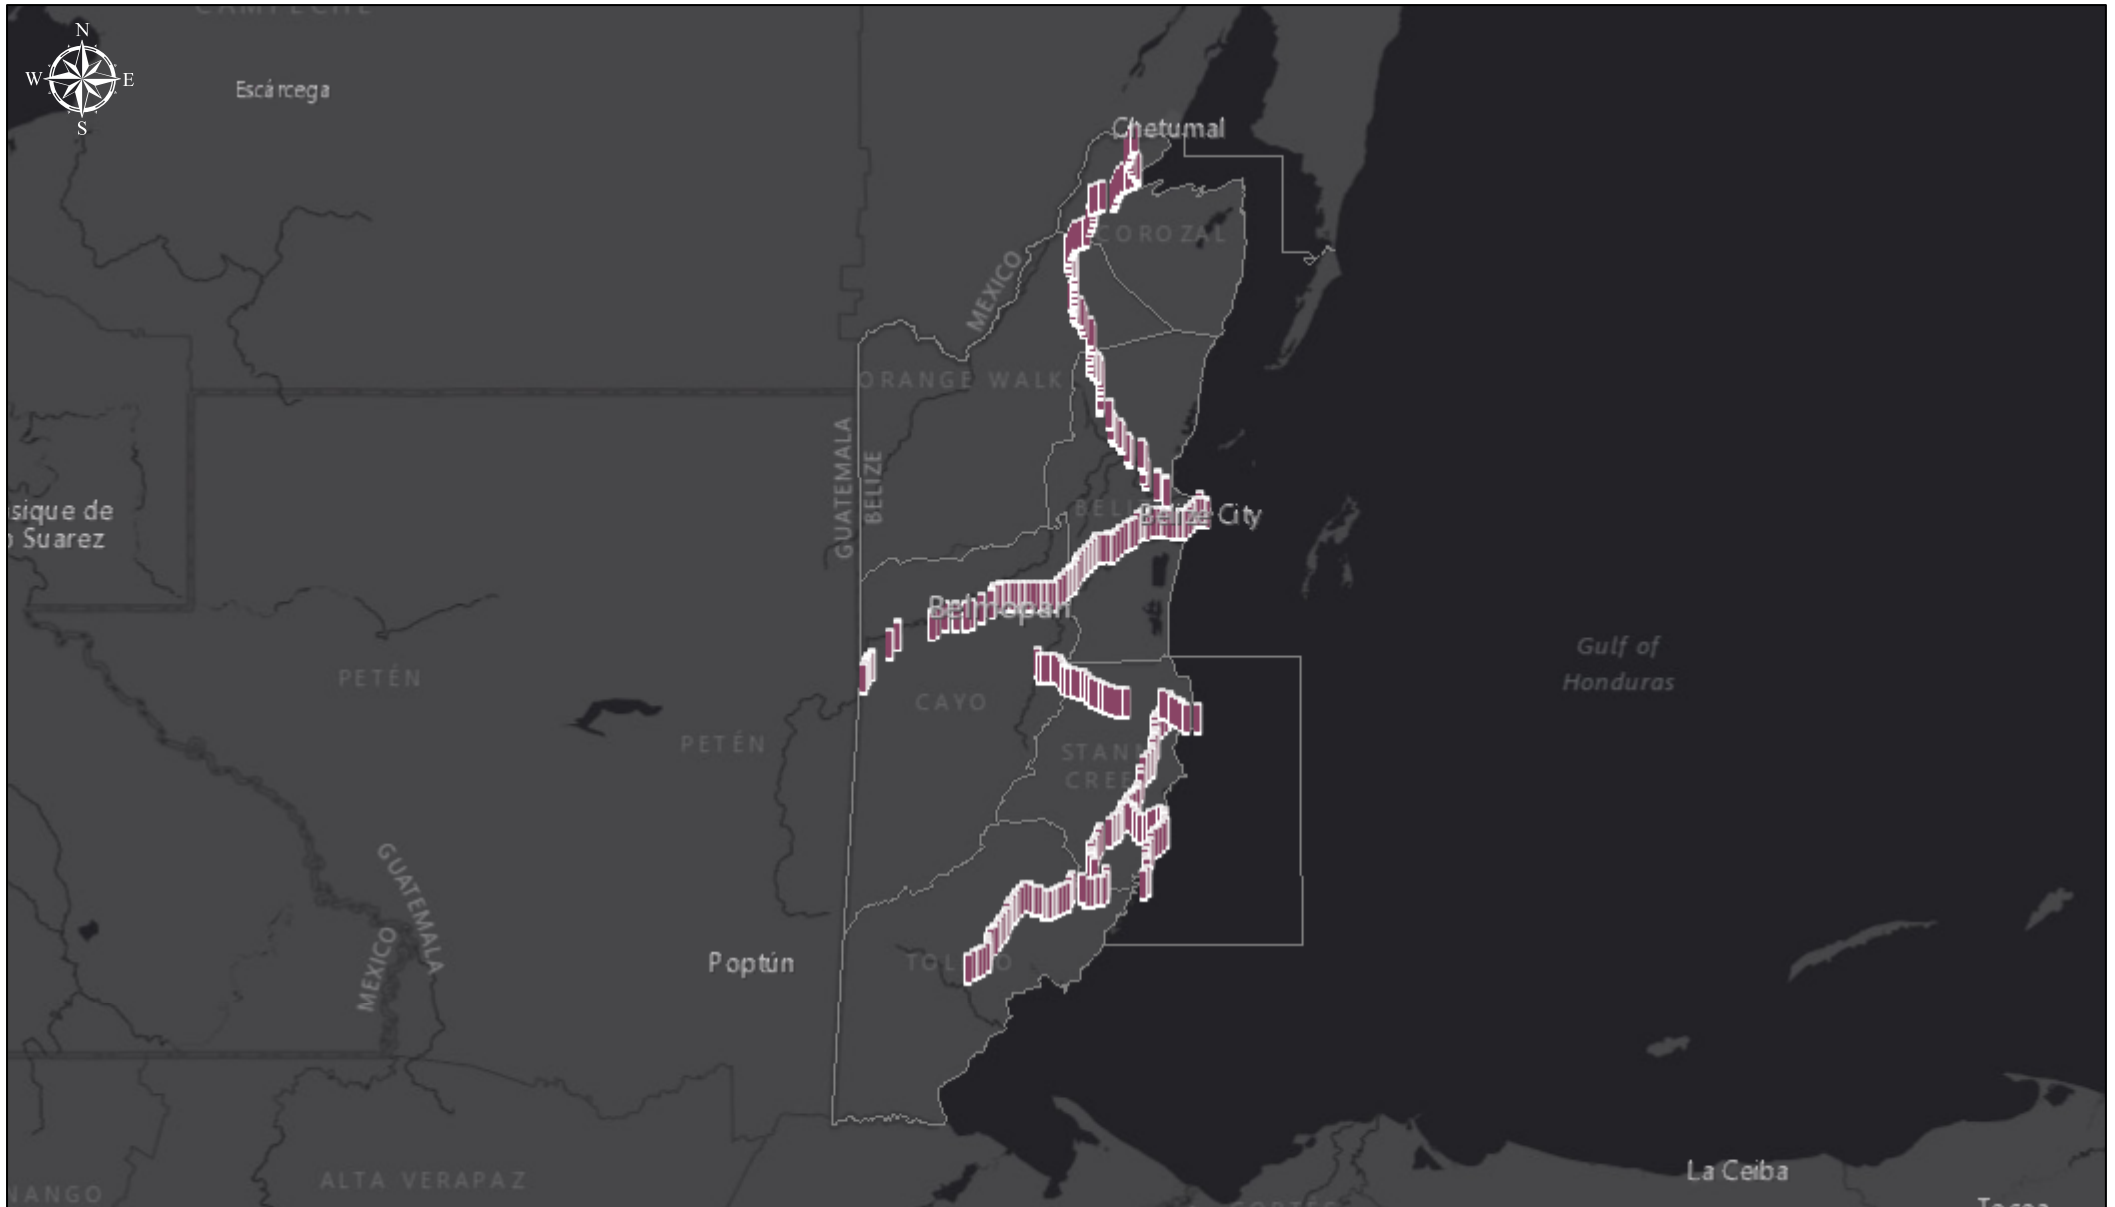

Belize National Spatial Data Infrastructure

5/4/2019, 5:22:51 PM (Sources: MNR; Author: Sylvia, Spatial Data Dept)

-  Milepost
-  CountryBoundary