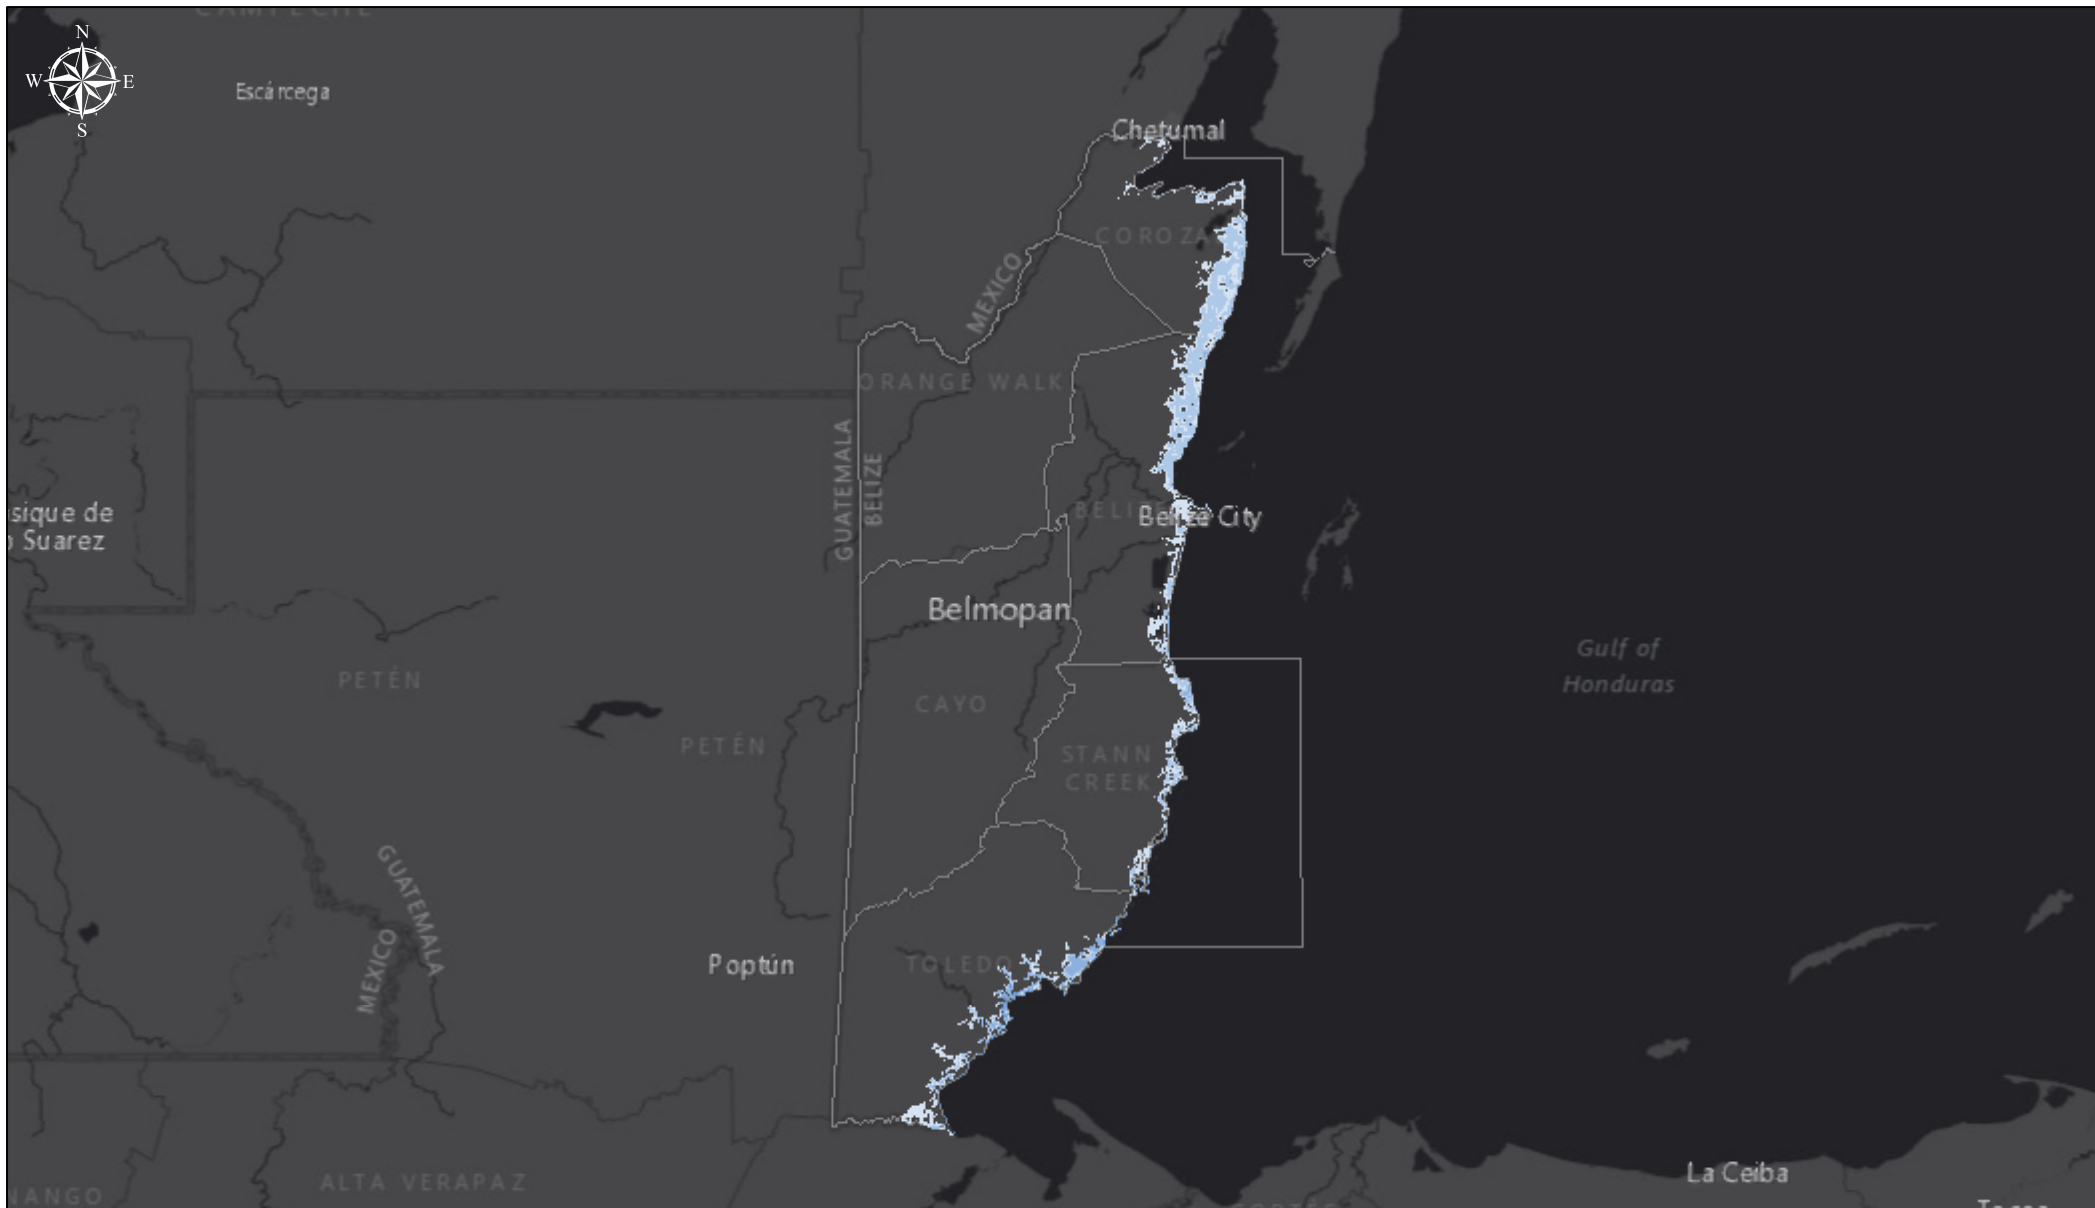

Belize National Spatial Data Infrastructure

5/4/2019, 5:59:17 PM (Sources: MNR; Author: Sylvia, Spatial Data Dept)

This is not a survey product. The Belize Spatial Data Department does not assume any liability for damage from errors, omission, or use of data. Users use this data at their own risk and are advised to use appropriately with caution.