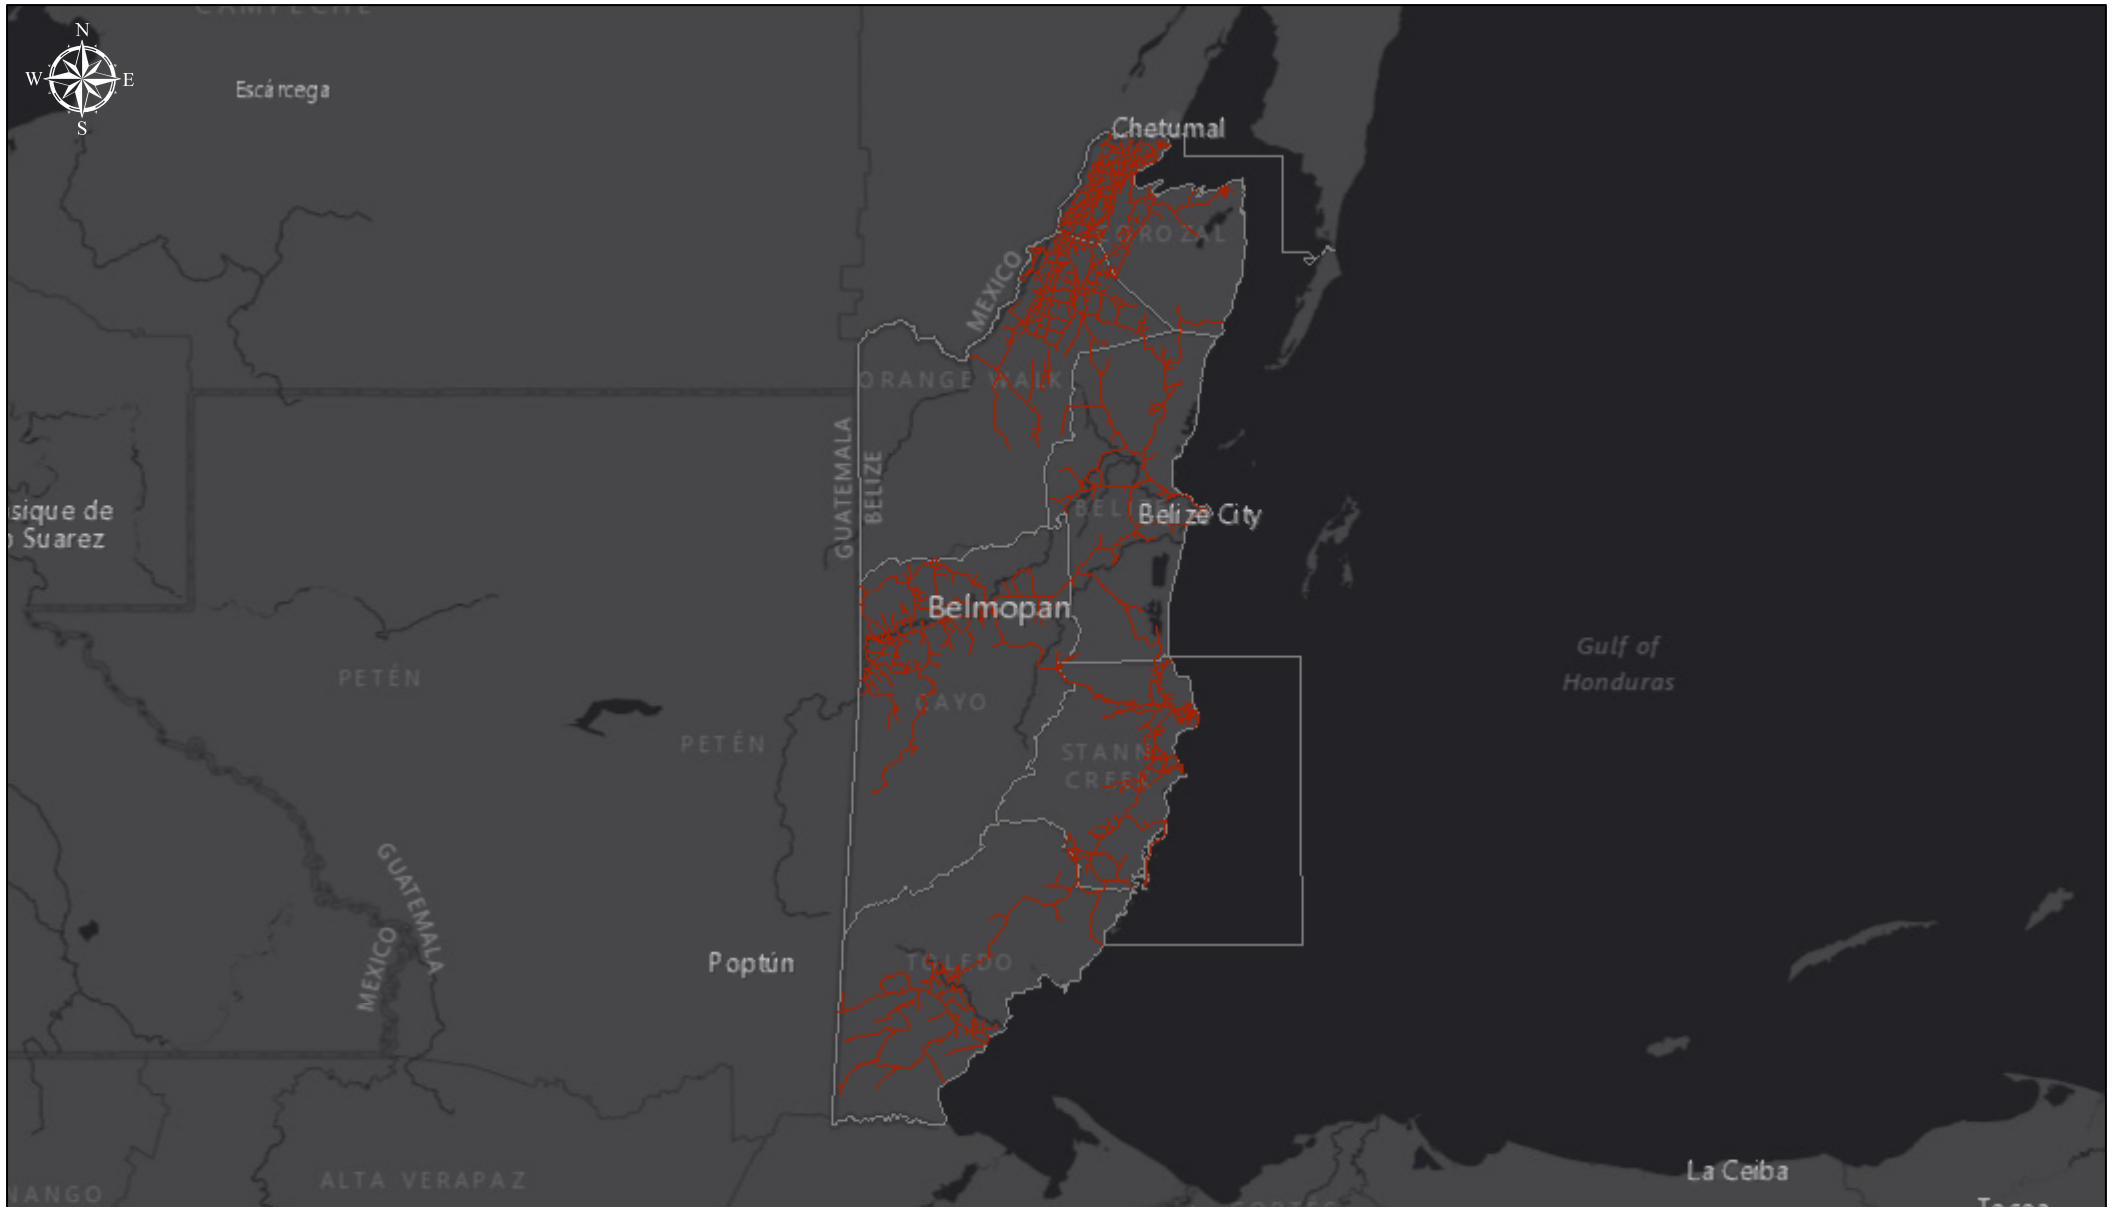

# Belize National Spatial Data Infrastructure

5/4/2019, 5:23:51 PM (Sources: MNR; Author: Sylvia, Spatial Data Dept )

- Roads.SDE.Road\_Network\_NSDI
- CountryBoundary