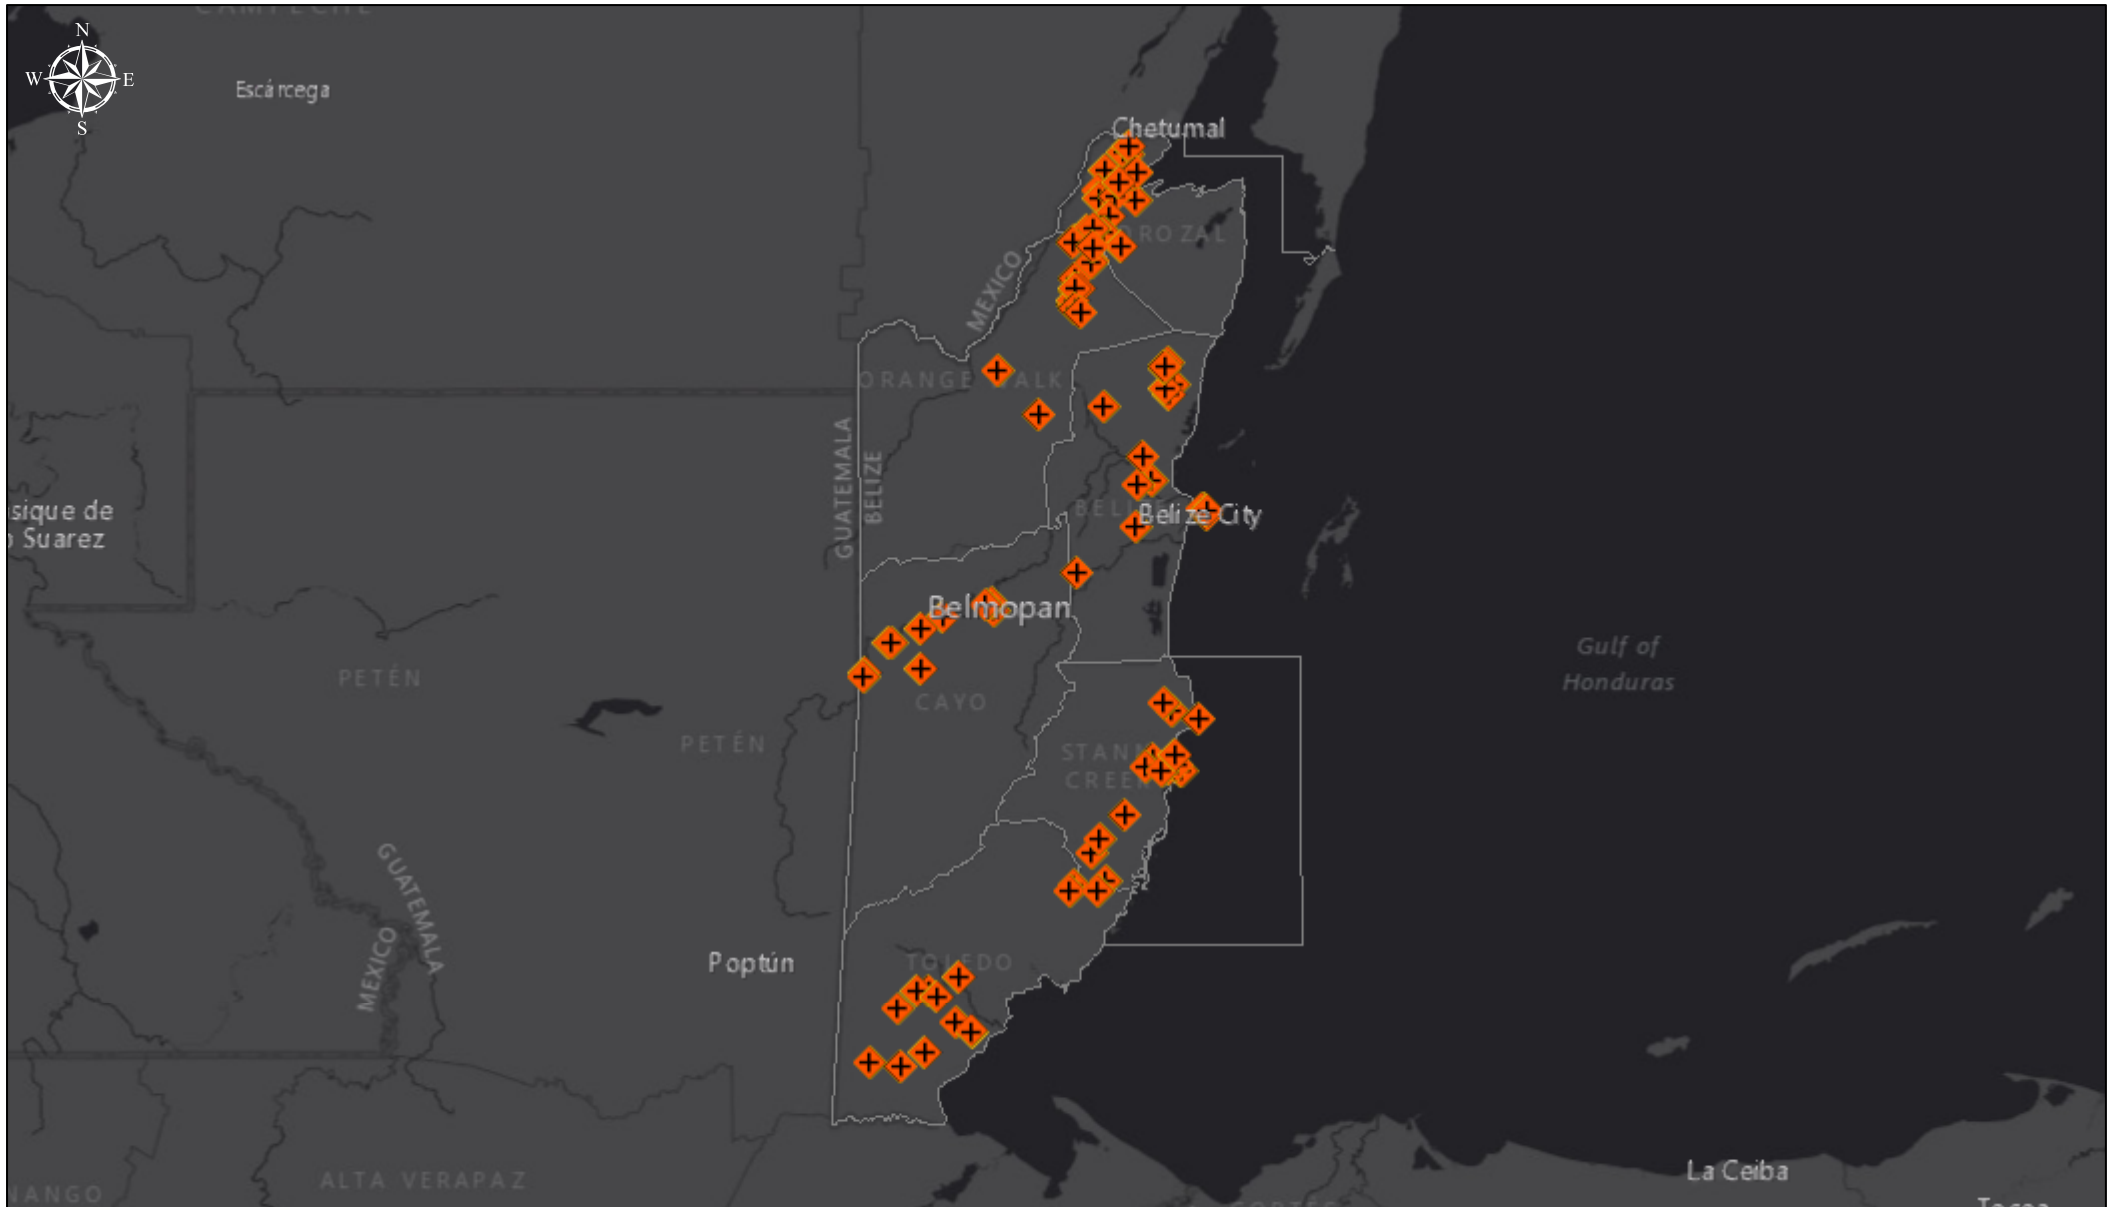

Belize National Spatial Data Infrastructure

5/4/2019, 5:23:18 PM (Sources: MNR; Author: Sylvia, Spatial Data Dept)

-  Road Intersections
-  CountryBoundary

Esri, HERE, Garmin, (c) OpenStreetMap contributors, and the GIS user community
BNSDI Key Stakeholders